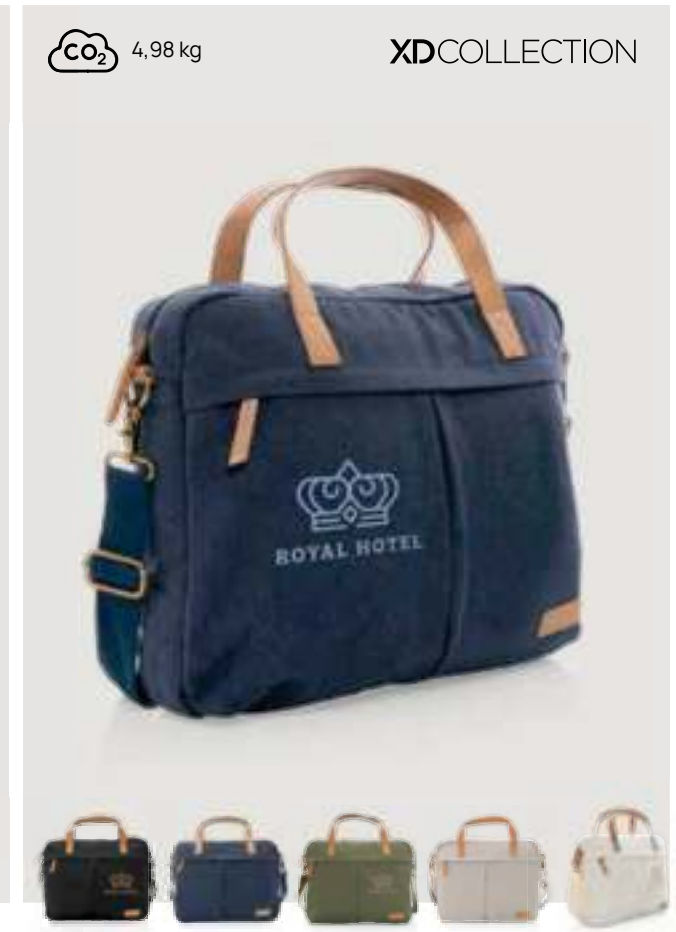

P760.23* *0 *1 *2 *5 *7

Impact AWARE™ 16 oz. recycled canvas laptop bag

Recycled cotton • Volume 12L. • Laptop/Tablet pocket size 15,6"
• PVC free **Size** 39,5 x 10 x 32 cm **Max. printsize** 100 x 120mm
Printtechnique Screen transfer