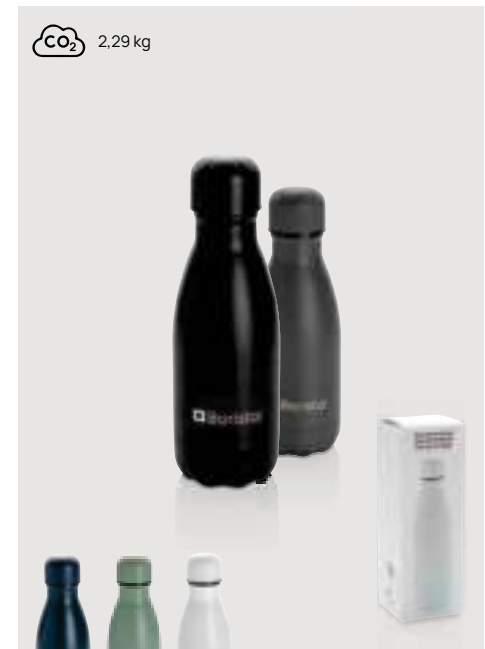

Solid colour vacuum stainless steel bottle 260ml

Stainless steel • Volume 0,26L. • Leak proof • Vacuum insulation • Keeps warm for 5 hours • Keep cool for 15 hours **Size** 20 x 6,7 x 20 x ø 6,7 cm **Max. printsize** 25 x 70mm **Printtechnique** Laser engraving