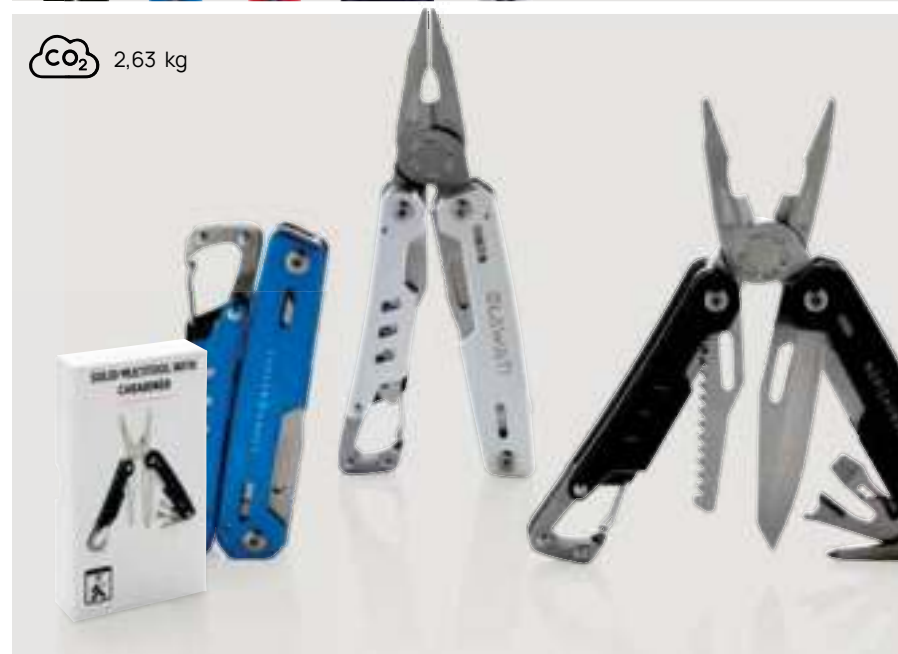

Solid multitool with carabiner

Aluminium Size 10,5 x 4,1 x 2,2cm Max. printsize 8 x 40mm Printtechnique Laser engraving