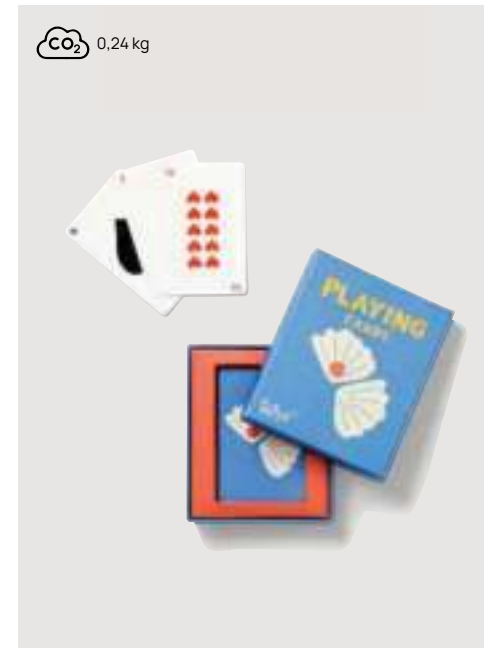

9152

VINGA Bratzy Coffee Table Game

Acrylonitril Butadien Styrene (ABS) **Size** 12 x 16,5 x 3 cm
Max. printsize 60 x 30mm **Printtechnique** Pad print

CO₂ 0,42 kg

9154

VINGA The Yacht Coffee Table Game

Acrylonitril Butadien Styrene (ABS) **Size** 12 x 16,5 x 3 cm
Max. printsize 60 x 30mm **Printtechnique** Pad print

CO₂ 0,42 kg

91500

VINGA Chess coffee table game

Paper **Size** 25 x 25 x 3 cm **Max. printsize** 30 x 30mm
Printtechnique Pad print

CO₂ 1 kg

9155

VINGA Playing cards coffee table edt.

Paper **Size** 5,7 x 1,6 x 8,7 cm **Max. printsize** 30 x 30mm
Printtechnique Pad print

CO₂ 0,24 kg