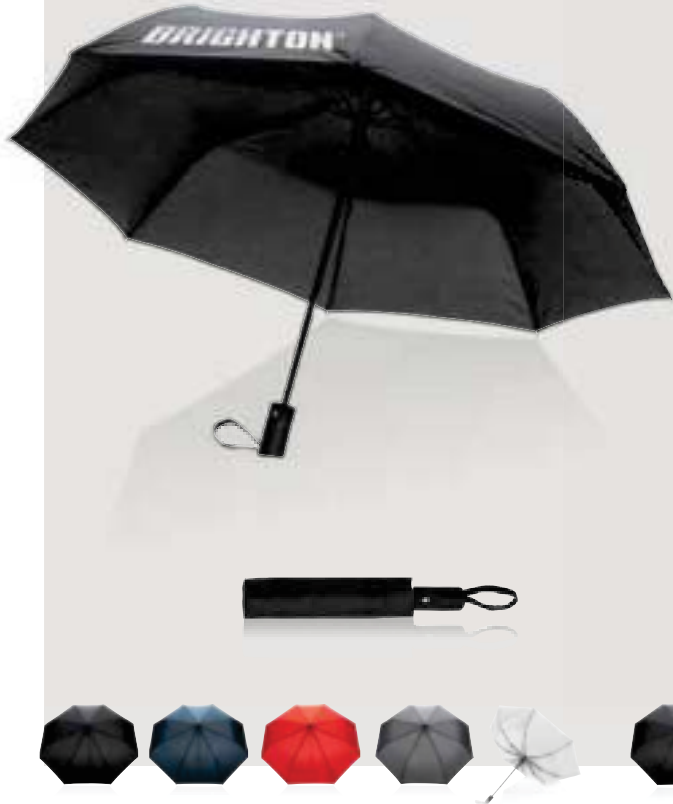

CO₂ 3,22 kg

P850.59* *1 *2 *3 *4 *5

21" Impact AWARE™ RPET 190T mini auto open umbrella

Recycled polyethylene terephthalate • Open automatically, close manually • Stormproof • Diameter 95cm **Size** 57 x ø 97 cm **Max. printsize** 180 x 120mm **Print technique** Screen transfer

CO₂ 2,26 kg