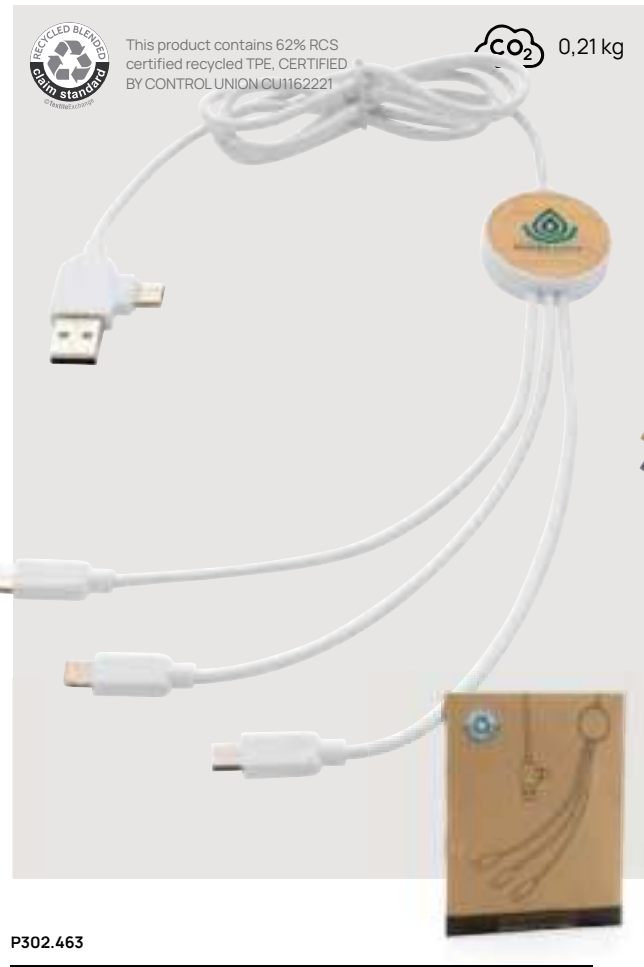

P302.463

RCS recycled plastic Ontario 6-in-1 cable

Recycled TPE • Max current 5V/2A • Lightning Output • Micro USB output • 120 cm charging cable • Type-C & USB-A charging connector(s) **Size** 120 x 3 x 2 cm **Max. printsize** 25 x 25mm
Printtechnique CO₂ engraving