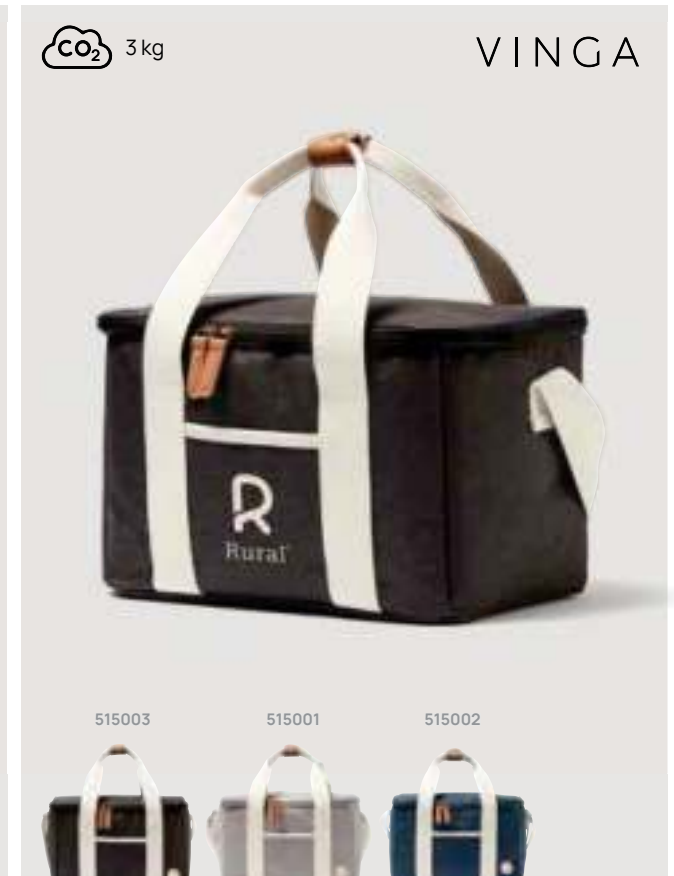

V5150

VINGA Sortino City cooler

Recycled polyethylene terephthalate • Volume 14L. **Size** 32 x 21 x 21 cm **Max. printsize** 70 x 60mm **Printtechnique** Screen transfer