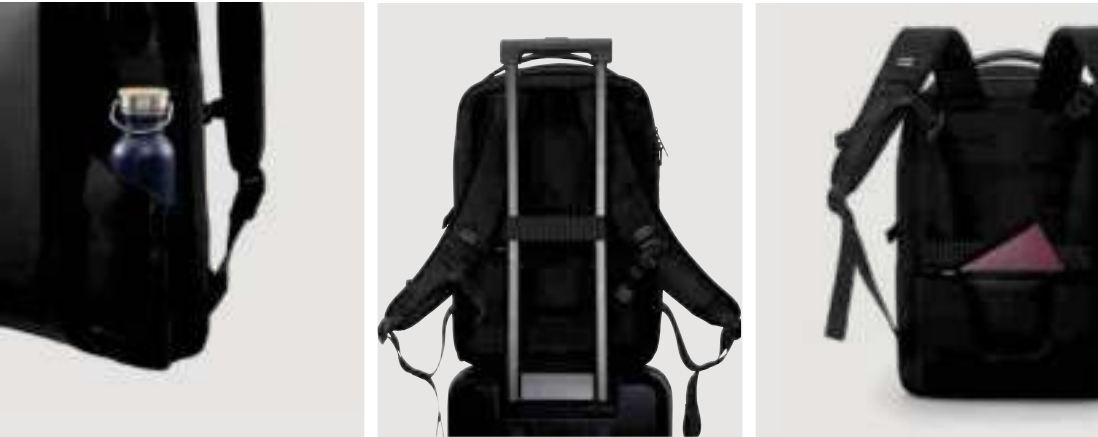

Bizz Backpack