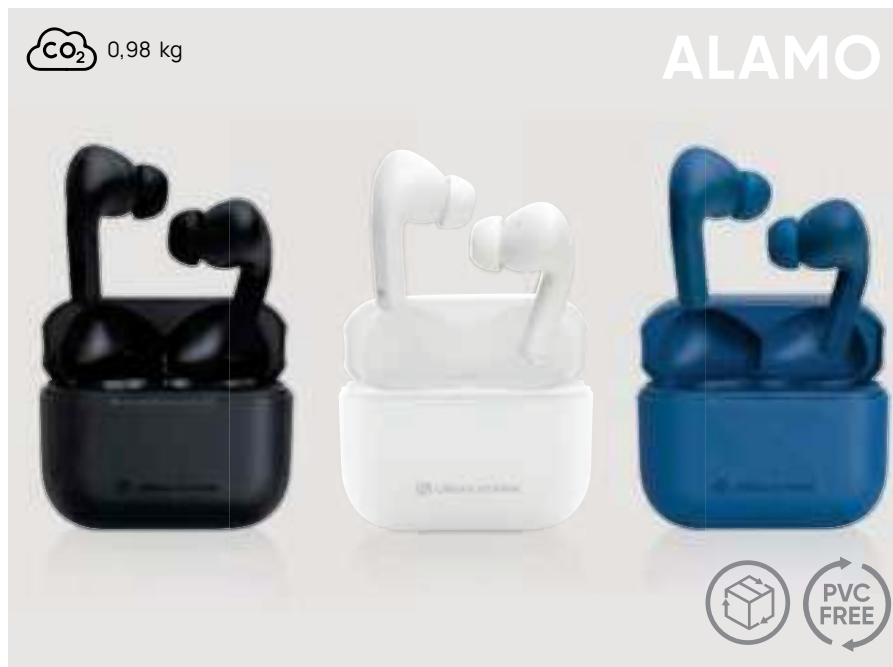

Audio

Urban Vitamin Gilroy hybrid ANC and ENC earbuds

 0.87 kg

P329.70*  *3

Acrylonitril Butadien Styrene (ABS) • Charging time 2H • Playing time 5H • BT version 5.0 • Type-C charging connector(s) • Mic • Pick up • Touch function • Operating distance 10M • ENC • Earbuds batteries capacity 45mAh • Including spare ear tips
Size 6,8 x 4,5 x 3,1 cm **Max. printsize** 40 x 20mm
Printtechnique Pad print