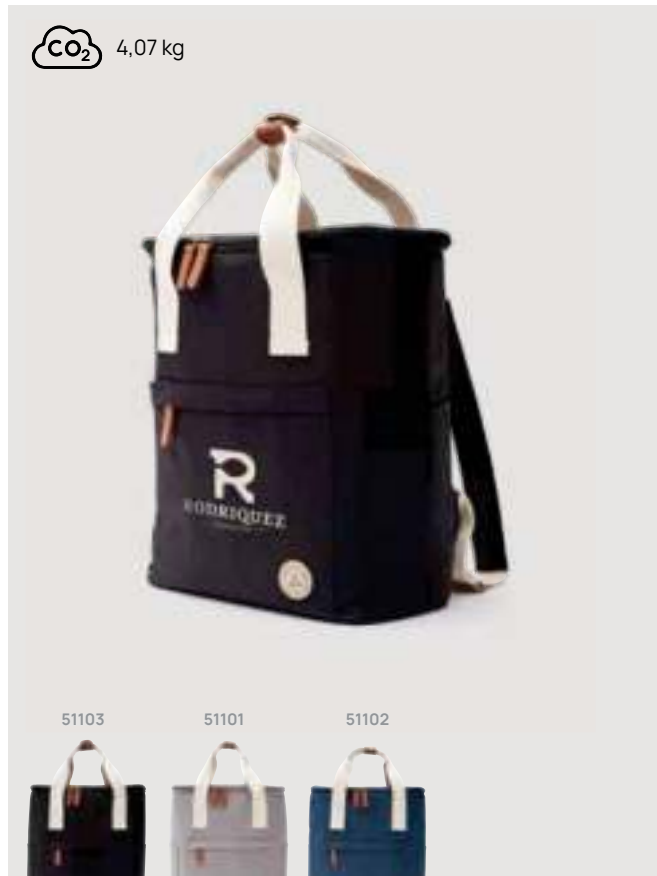

V5110

VINGA Sortino Trail cooler backpack

Recycled polyethylene terephthalate • Volume 19L. **Size** 30,5 x 15 x 36 cm **Max. printsize** 120 x 80mm **Printtechnique** Screen transfer