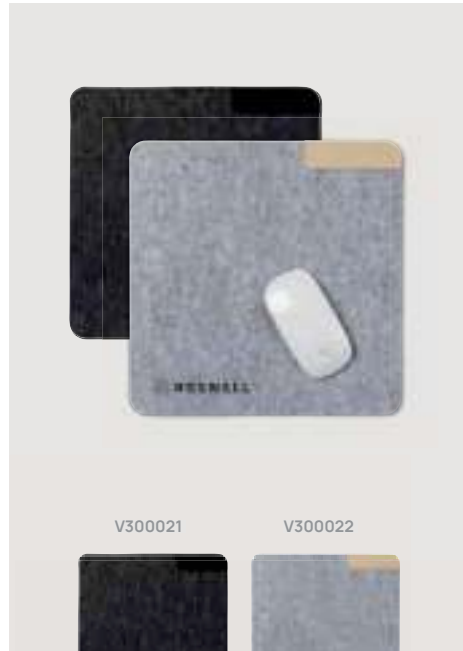

V300021 V300022

V77301

new

VINGA Aibon GRS recycled felt notebook

Paper • A5 size • Softcover • Lined pages • 160 pages • White paper • 70 g/m2 paper **Size** 15 x 1,5 x 21,9 cm **Max. printsize** 60 x 150mm **Printtechnique** Screen transfer