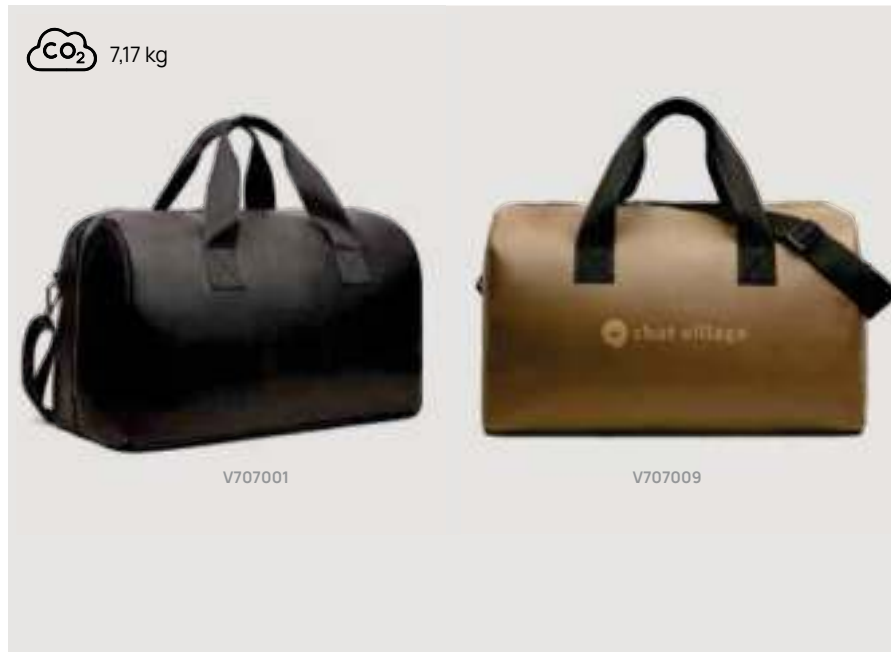

V7070

VINGA Bermond RCS recycled PU weekend bag

Recycled Polyurethane • Volume 36L. **Size** 48,5 x 25 x 30 cm **Max. printsize** 220 x 100mm **Printtechnique** Screen transfer

This product contains 32% RCS certified recycled polyurethane, CERTIFIED BY CONTROL UNION CU1162221