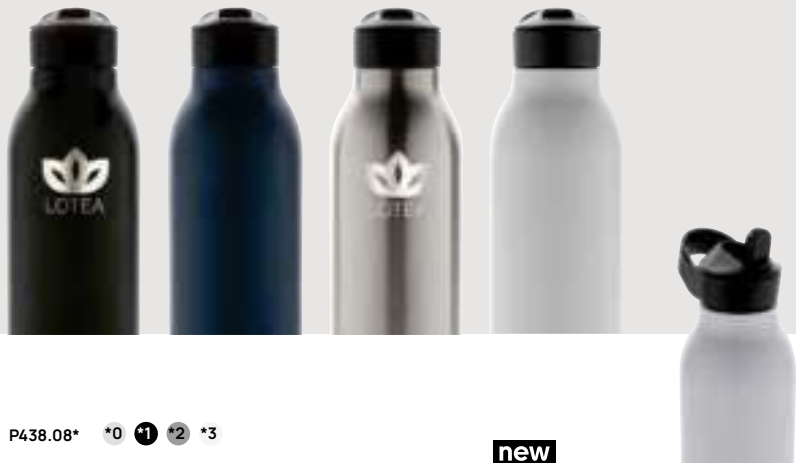

Avira Ara RCS Re-steel fliptop water bottle 500ml

P438.08* *0 *1 *2 *3

new

Recycled Stainless steel • Volume 0,5L. • Leak proof
• Vacuum insulation • Keeps warm for 5 hours • Keep cool for 15 hours • Carry handle **Size** 24 x ø 8 cm **Max.**
printsize 30 x 110mm **Printtechnique** Laser engraving

This product contains
80% RCS certified
recycled Stainless steel,
CERTIFIED BY CONTROL
UNION CU1162221

AVIRA

CO₂ 1,48 kg