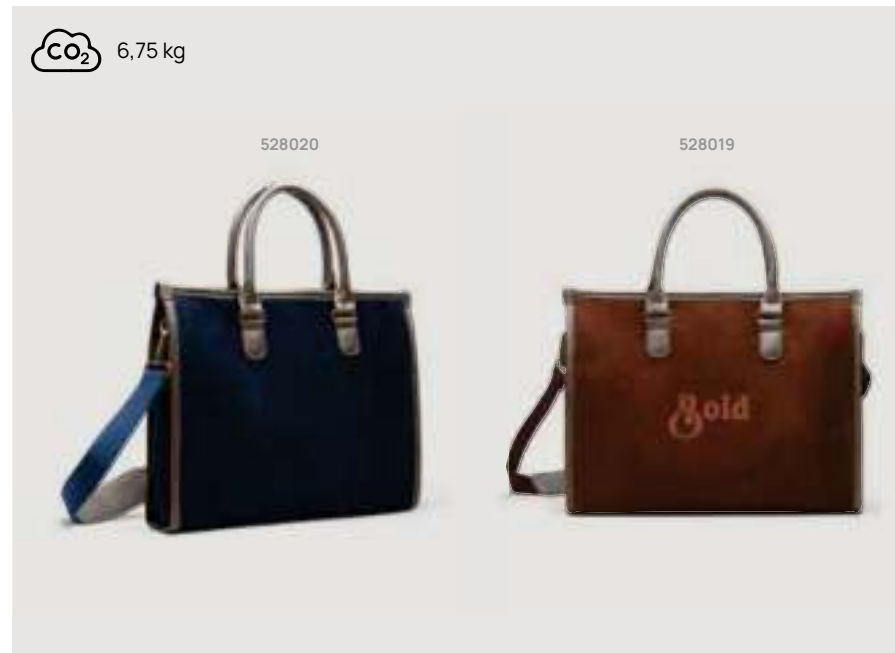

Vinga

V5280

VINGA Hunton computer brief

Polyester • Volume 9L. • Laptop/Tablet pocket size
15" **Size** 30 x 7,5 x 40 cm **Max. printsize** 200 x 120mm
Printtechnique Screen transfer