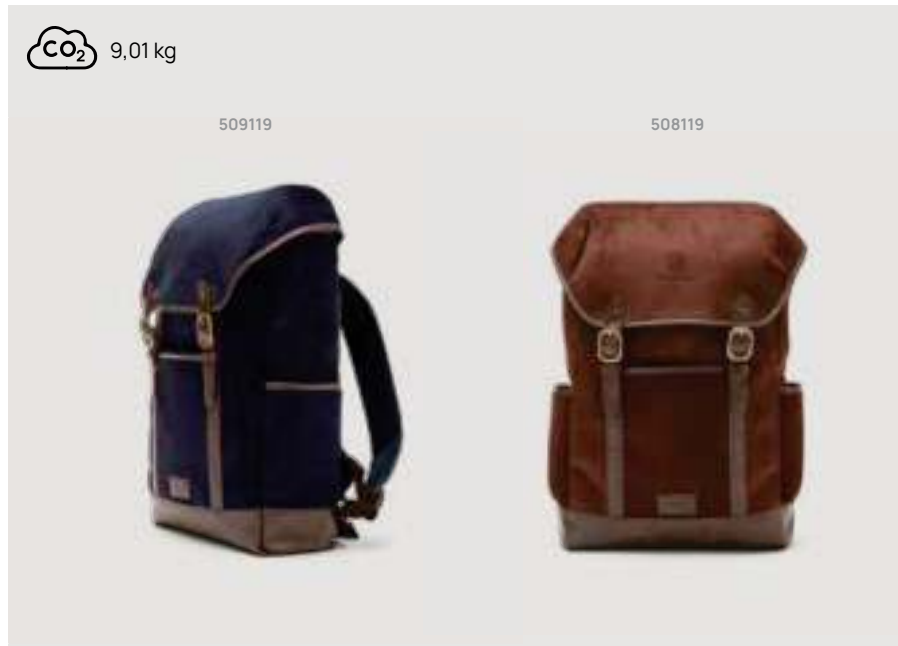

V50181

VINGA Hunton backpack

Polyester • Volume 15L. • Laptop/Tablet pocket size
17" **Size** 30,5 x 10 x 49 cm **Max.** **printsize** 50 x 150mm
Printtechnique Screen transfer

Vinga

V5280

VINGA Hunton computer brief