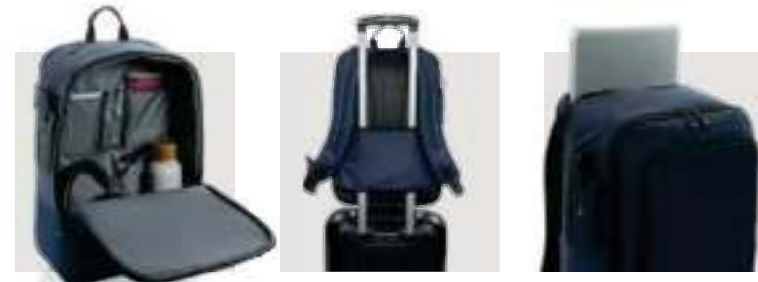

Armond AWARE™ RPET 15.6 inch laptop backpack

P763.28* *1 *2 *5

new

Recycled polyethylene terephthalate • Volume 20L •
Laptop/Tablet pocket size 15.6" • PVC free Size 31 x 15
x 44 cm Max. printsize 120 x 60mm Print technique
Screen transfer