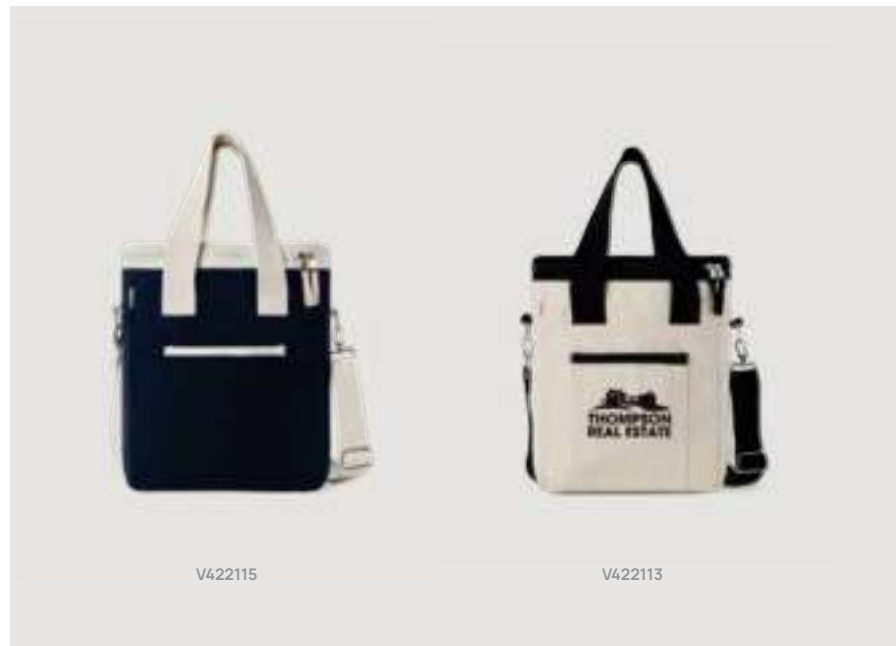

V42211

new

VINGA Volonne AWARE™ recycled canvas cooler tote bag

Recycled cotton • Fabric weight 500 GSM • Volume 10L. **Size** 34 x 25 x 12 cm **Max. printsize** 100 x 100mm
Printtechnique Screen transfer