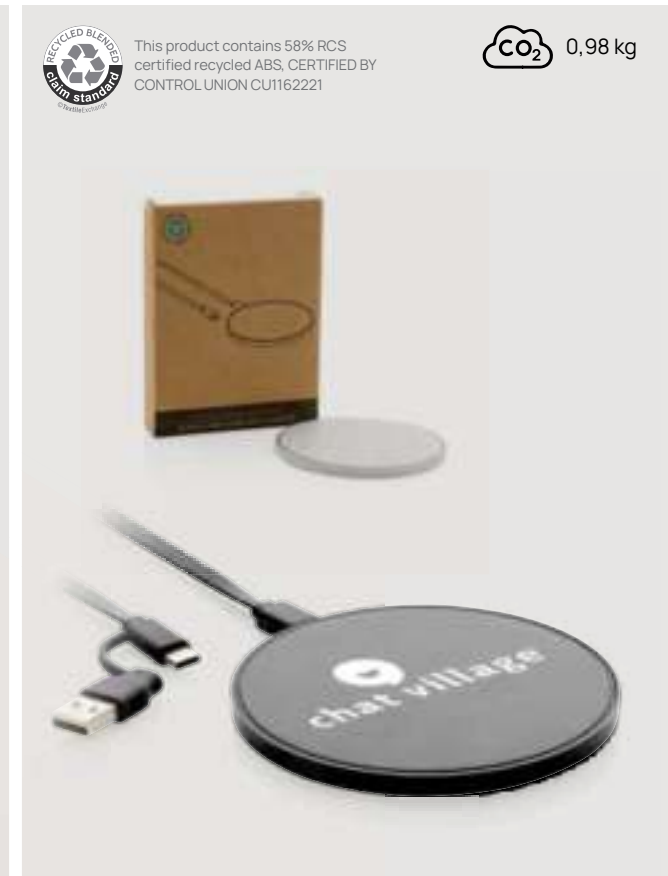

P308.66* *3

RCS standard recycled plastic 10W wireless charger

Recycled ABS • 10W charging power • Input(s) speed 9V/1.5A • 1 wireless charging coil(s) • Type-C charging connector(s) • 150 cm charging cable **Size** 0,7 x ø 10,1 cm **Max. printsize** 70 x 70mm **Printtechnique** Pad print