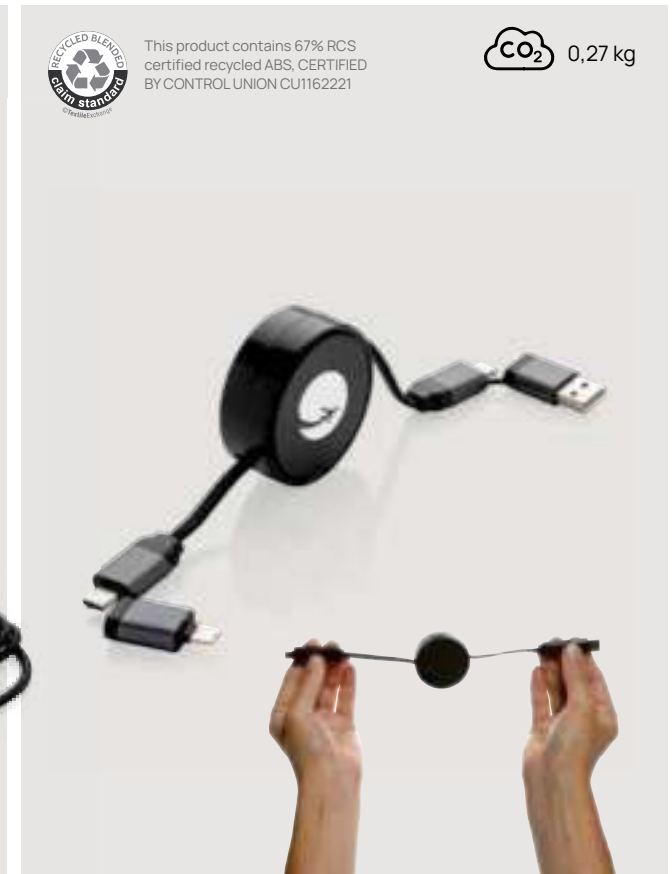

P302.752

new

Terra RCS recycled aluminium retractable 6-in-1 cable

Recycled ABS • Max current 20V/2.25A • Supports Carplay & Android Auto
• Lightning Output • Micro USB output • 100 charging cable • Type-C charging connector(s) • Fast charge • Sync function **Size 7 x 2,1 cm Max.** **printsiz**e 40 x 40mm **Printtechnique** Laser engraving