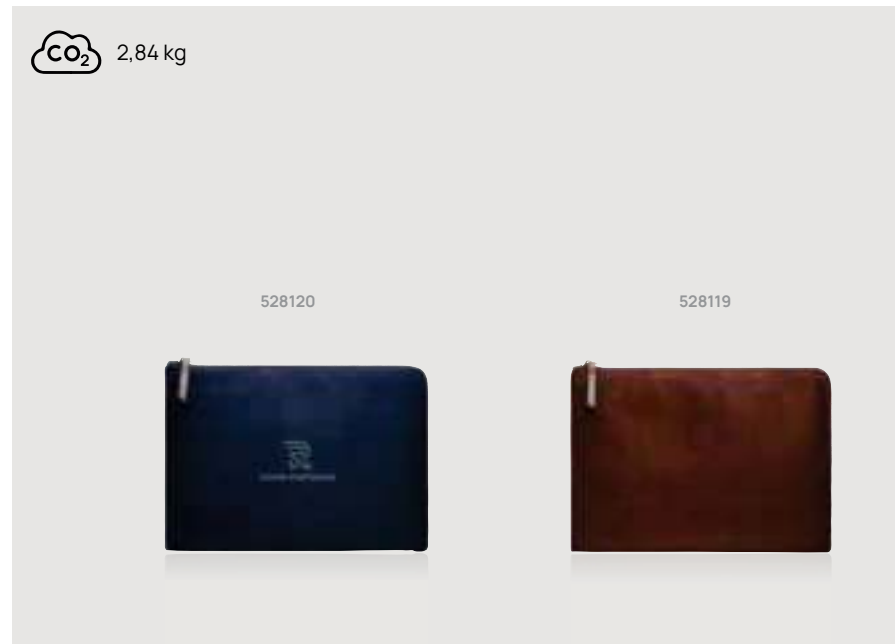

VINGA Hunton laptop case

Polyester • Volume 2L. • Laptop/Tablet pocket size
16" **Size** 26 x 38 x 0,5 cm **Max. printsize** 200 x 150mm
Printtechnique Screen transfer