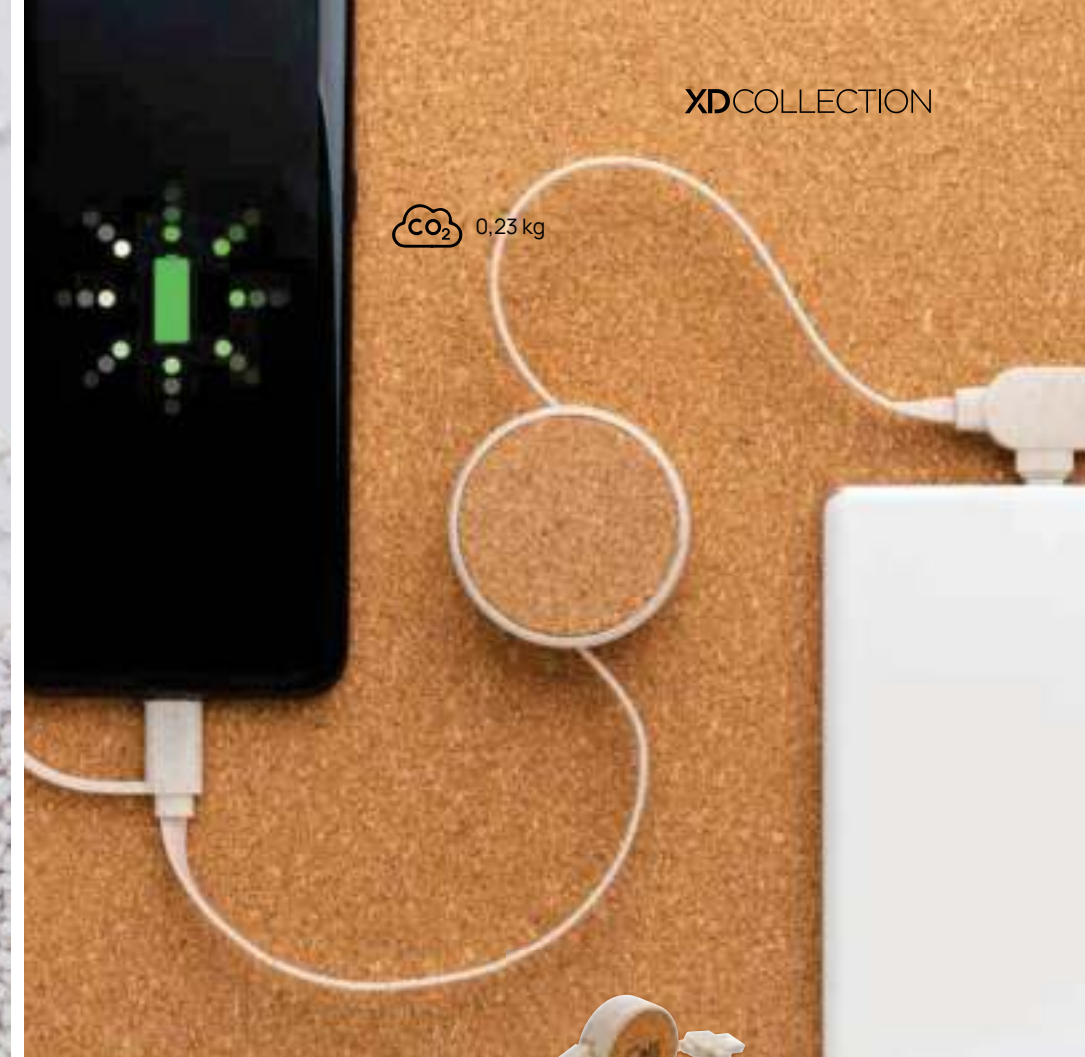

This product contains 63% RCS certified recycled TPE, CERTIFIED BY CONTROL UNION CU1162221

XDCOLLECTION

CO₂ 0,23 kg

P302.369

Cork and Wheat 6-in-1 retractable cable

Cork • Max current 5V/2A - 9V/2A • Supports Carplay & Android Auto • Lightning Output • Micro USB output • 100 cm charging cable • Type-C & USB-A charging connector(s) • Fast charge • Sync function Size 14 x 5 x 2 cm Max. printsize 35 x 35mm Printtechnique CO₂ engraving