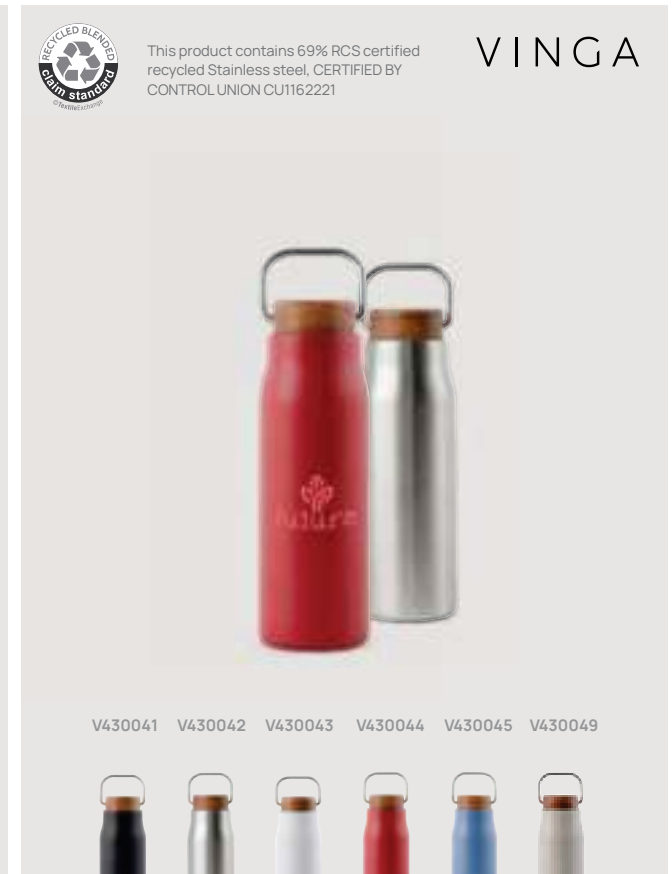

V43004

new

VINGA Ciro RCS recycled vacuum bottle 300ml

Recycled Stainless steel • Volume 0,3L. • Spillproof • Vacuum insulation • Keeps warm for 5 hours • Keep cool for 15 hours • Carry handle **Size** 18,6 x ø 6 cm **Printtechnique** On request