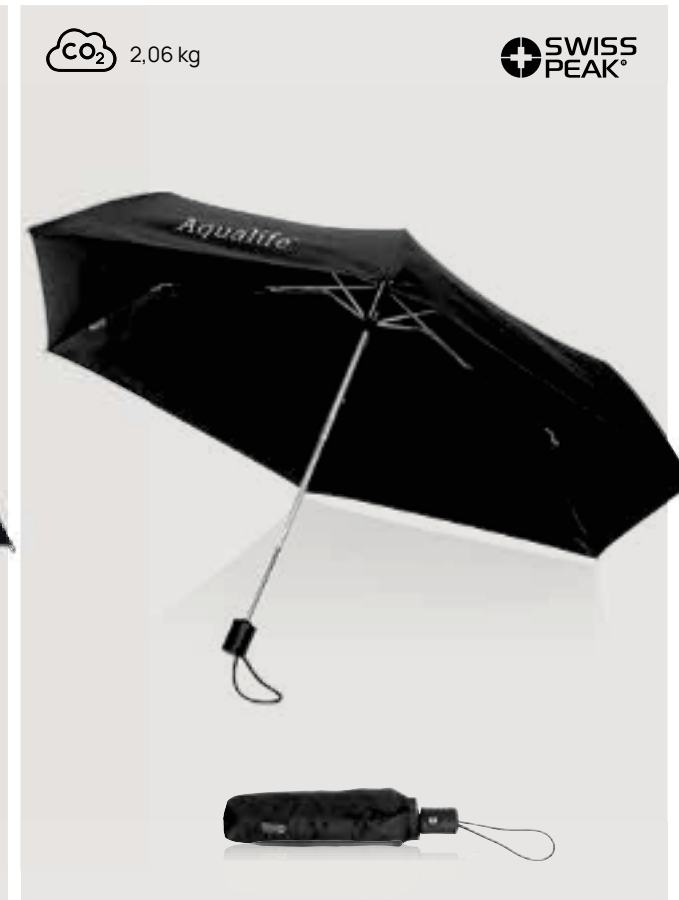

P850.321

SP Aware™ RPET Ultra-light full auto 20.5”umbrella

Recycled polyethylene terephthalate • Automatic Open/Close • Diameter 95cm **Size** 53 x ø 96 cm **Max. printsize** 200 x 120mm **Print technique** Screen transfer