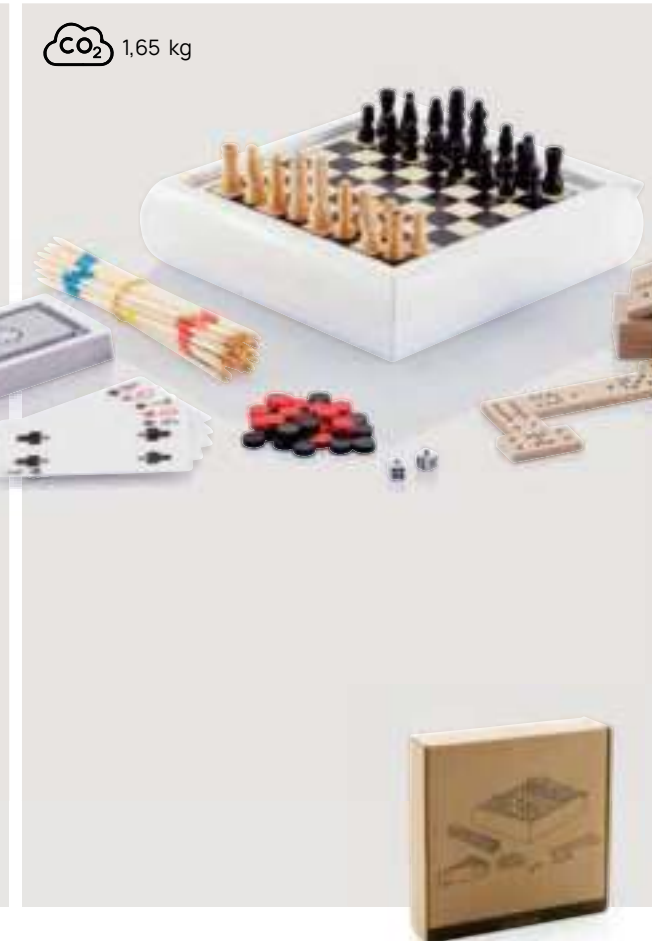

P940.253

5 in 1 game set

Wood **Size** 18,4 x 18,4 x 5 cm **Max. printsize** 80 x 40mm **Printtechnique** Pad print

CO₂ 1,07 kg

XDCOLLECTION