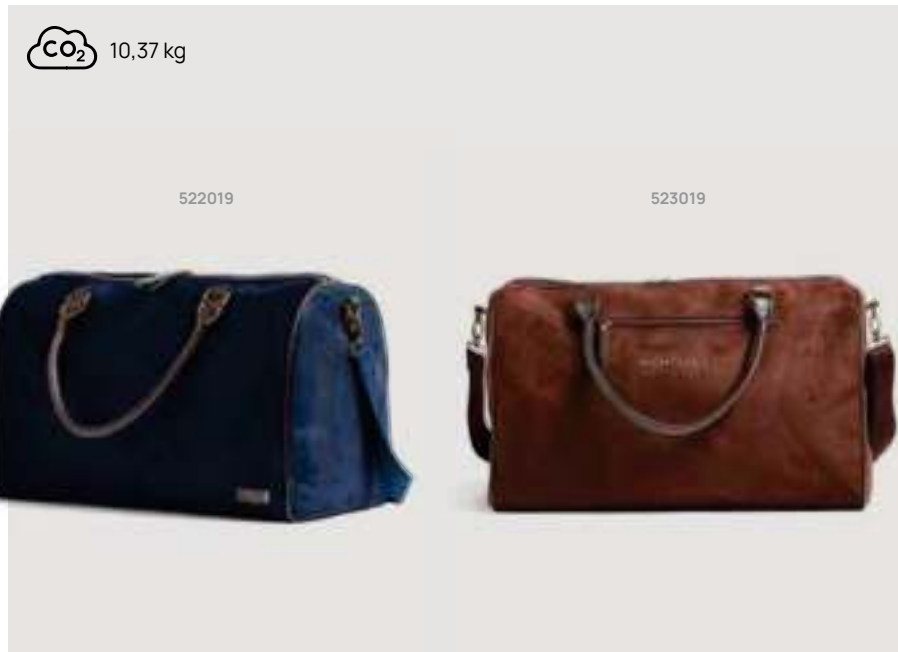

V50181

VINGA Hunton backpack

Polyester • Volume 15L. • Laptop/Tablet pocket size
17" **Size** 30,5 x 10 x 49 cm **Max.** **printsize** 50 x 150mm
Printtechnique Screen transfer

Vinga

V5280

VINGA Hunton computer brief