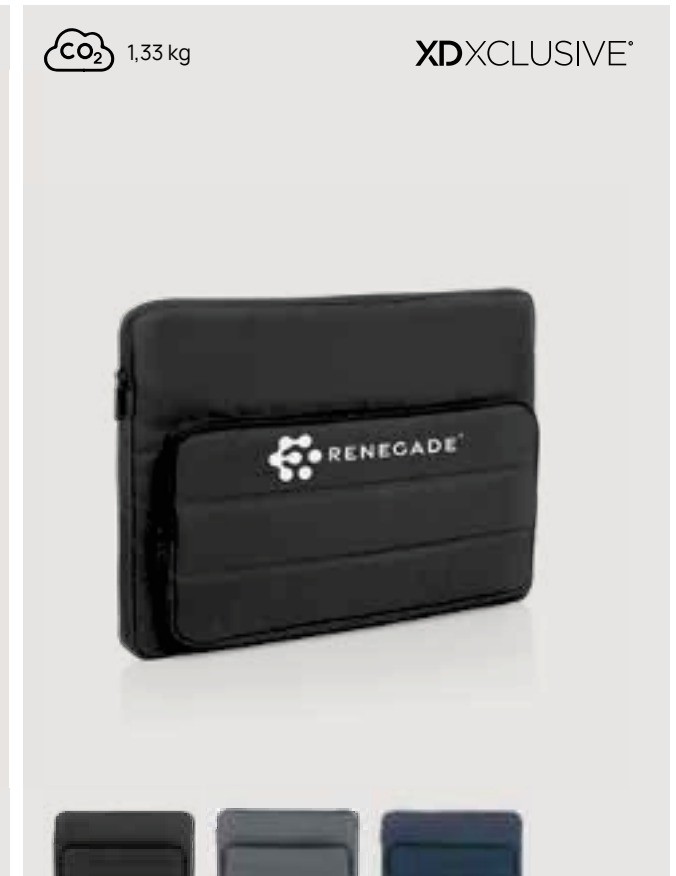

CO₂ 1,33 kg

XD XCLUSIVE™

P788.03* *1 *2 *5

Impact AWARE™ RPET 15.6"laptop sleeve

Recycled polyethylene terephthalate • Volume 2,5L. • Laptop/Tablet pocket size 15.6" • PVC free **Size** 39,5 x 2,5 x 28 cm **Max. printsize** 180 x 30mm **Print technique** Screen transfer