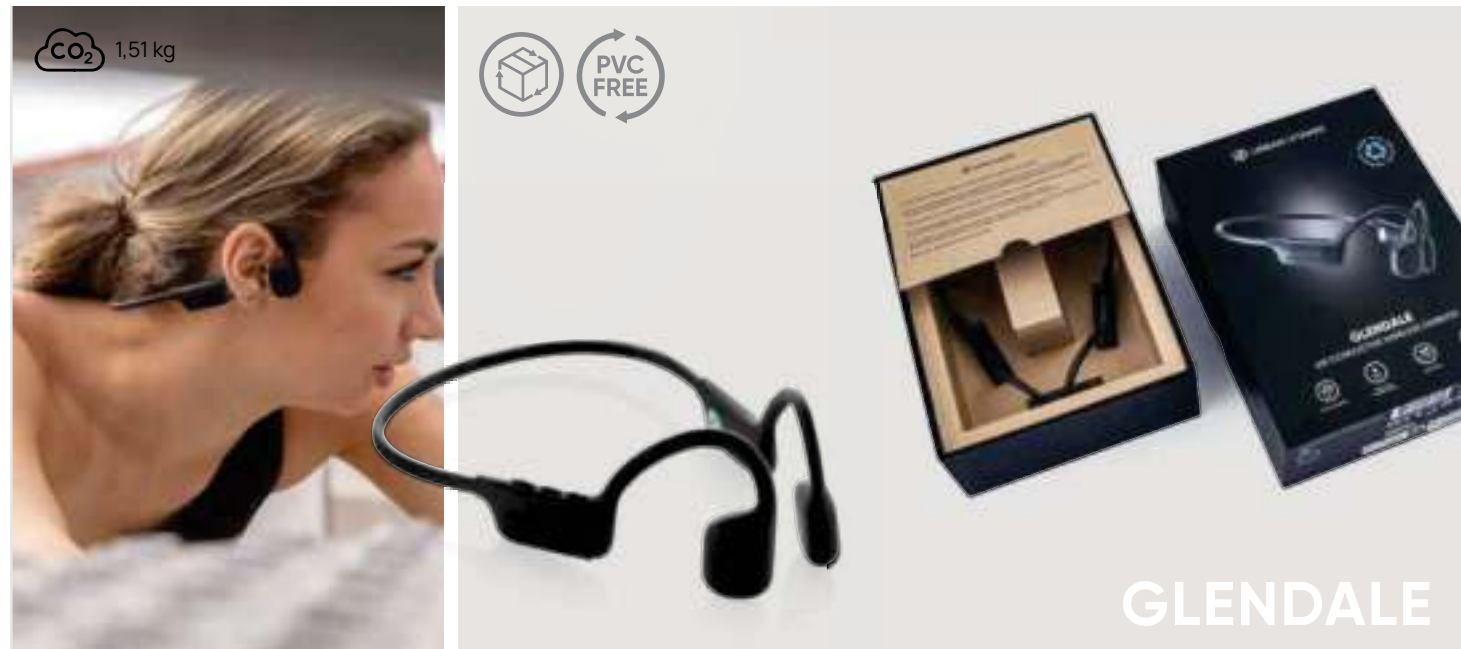

P329.491

Urban Vitamin Palo Alto RCS rplastic headphone

Recycled ABS • Over ear • Charging time 3H • Playing time 60H • BT version 5.3 • Type-C charging connector(s) • Mic • Pick up • Operating distance 10M • Pouch • Foldable **Size** 16,4 x 8 x 18,6 cm **Max. printsize** 30 x 40mm **Printtechnique** Pad print

This product contains 63% RCS certified recycled ABS, CERTIFIED BY CONTROL UNION CU1162221

PALO ALTO

URBAN VITAMIN

P331.501

Urban Vitamin Glendale RCS rplastic air conductive headphone

Recycled Polycarbonate • Over ear • Charging time 2H • Playing time 10H • BT version 5.3 • Type-C charging connector(s) • Mic • Pick up • Operating distance 10M • Waterproof level IPX 4 **Size** 14,2 x 10 x 4,8 cm **Max. printsize** 25 x 10mm **Printtechnique** Pad print

This product contains 17% RCS certified recycled polycarbonate, CERTIFIED BY CONTROL UNION CU1162221

GLENDALE