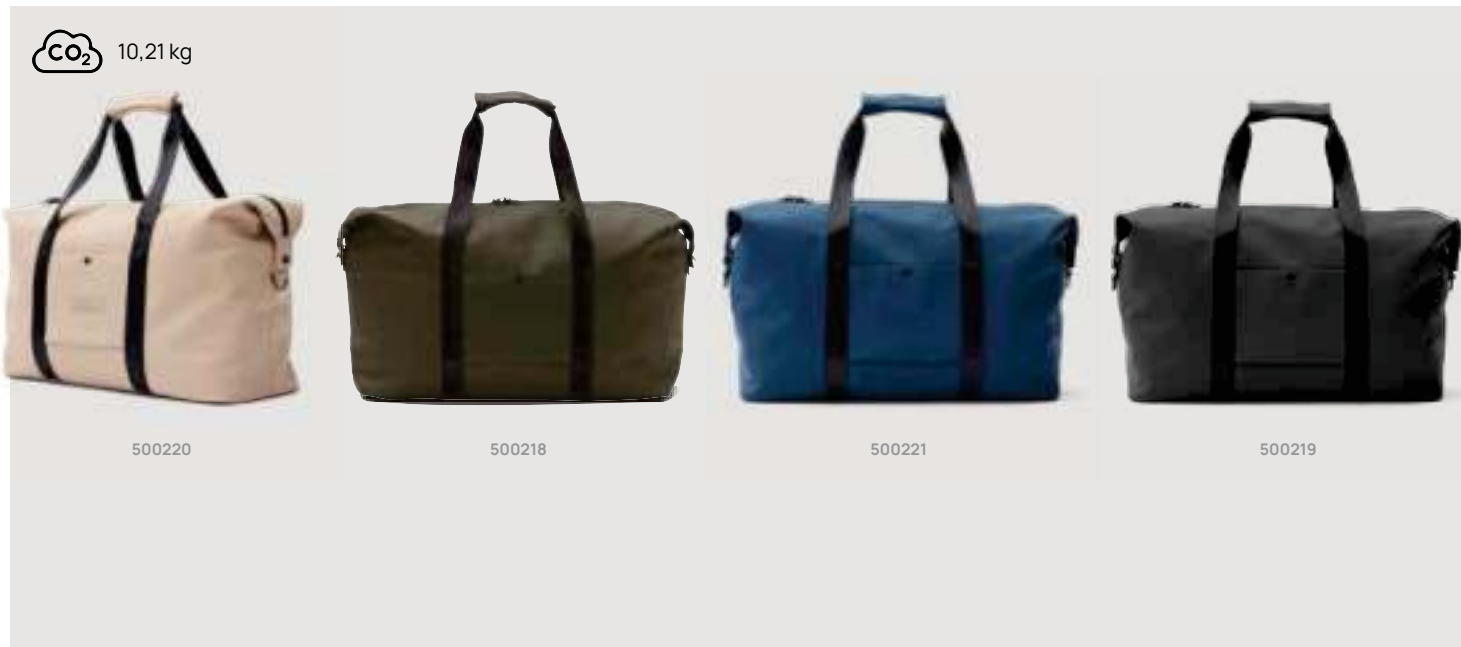

VINGA Baltimore Weekendbag

Polyester • Volume 40,4L. **Size** 55,5 x 22 x 43 cm **Max.**
printsize 100 x 100mm **Printtechnique** Screen transfer