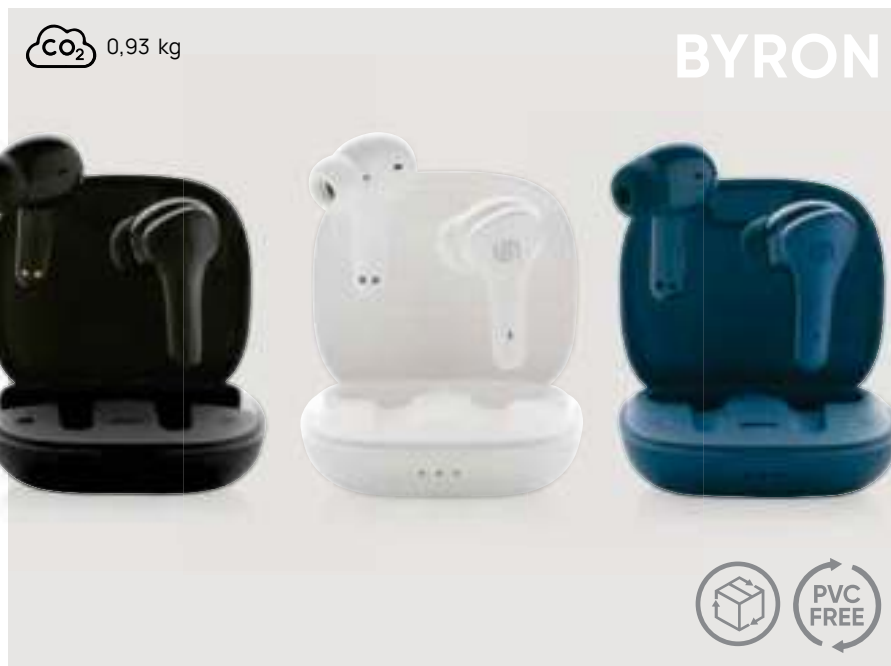

Urban Vitamin Byron ENC earbuds

Acrylonitril Butadien Styrene (ABS) • Charging time 2H • Playing time 5H • BT version 5.1 • Type-C charging connector(s) • Mic • Pick up • Touch function • Operating distance 10M • ANC up to -25dB • Earbuds batteries capacity 40mAh • Including spare ear tips • Waterproof level IPX 4 **Size** 6 x 5,3 x 2,6 cm **Max. printsize** 35 x 25mm **Printtechnique** Pad print