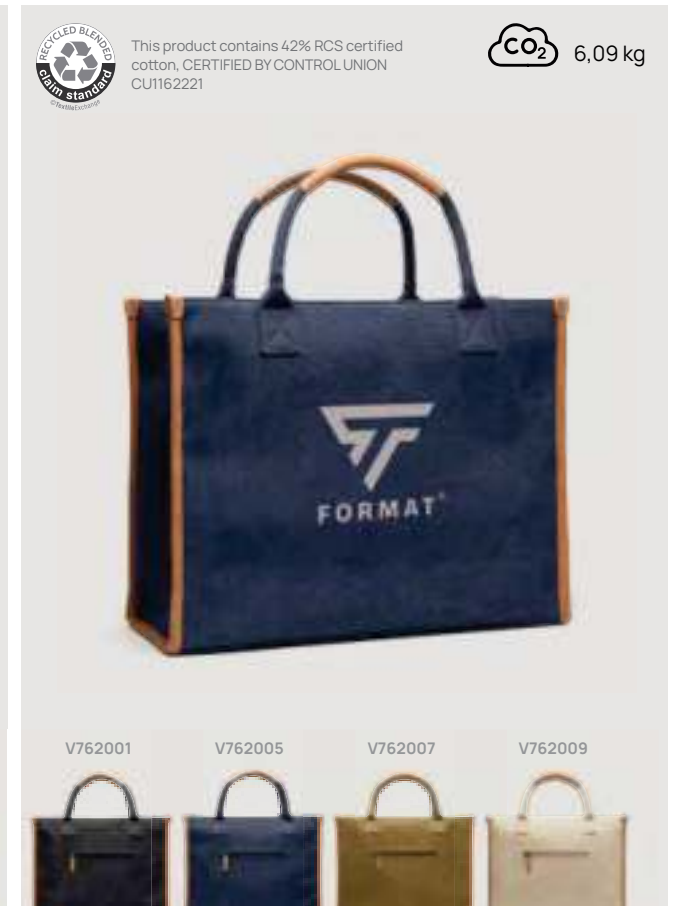

V7733

VINGA Bosler RCS recycled canvas note book

Recycled Canvas • A5 size • Hardcover • Lined pages • 80 pages • Cream paper • 80 g/m2 paper **Size** 21,5 x 14,5 x 1,5 cm **Max. printsize** 100 x 50mm **Printtechnique** Screen transfer