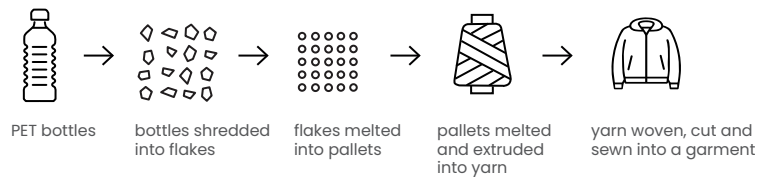

Our recycled polyester collection SS24

- Low impact and fully traceable garments
- 4 seasons outdoor collection
- Sophisticated fit for comfortable wear
- Details enabling better decoration

Recycled polyester process: