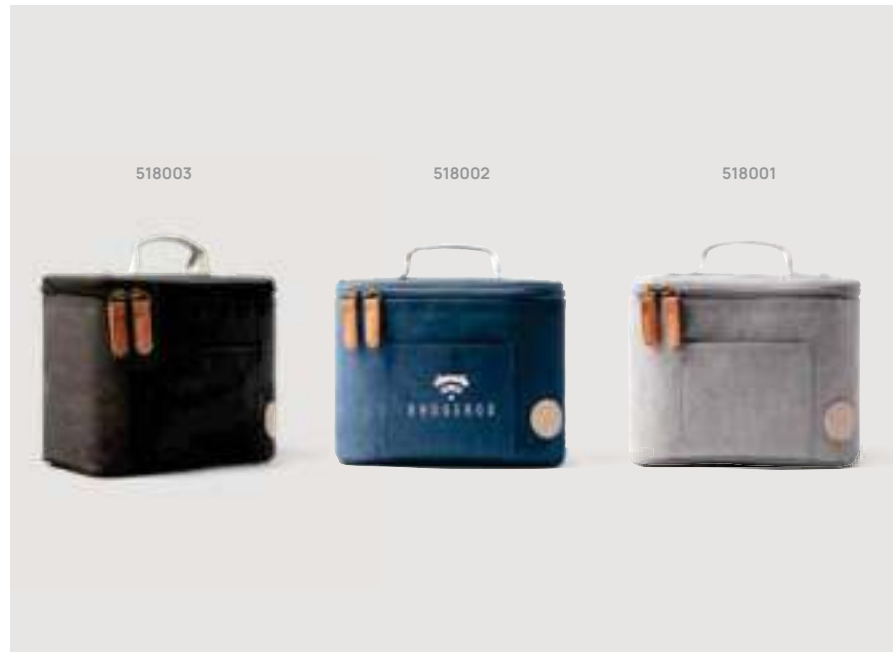

V5180

VINGA Sortino Bike bag

Recycled polyethylene terephthalate • Volume 4,5L. Size 21 x 17 x 12 cm **Max. printsize** 60 x 80mm **Printtechnique** Screen transfer