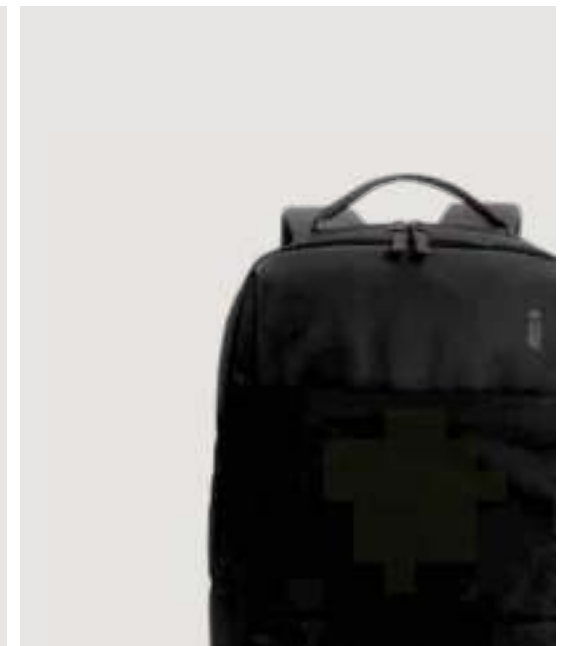

Swiss Peak AWARE™ RPET 15.6 inch day pack

Recycled polyethylene terephthalate • Volume 15,31L. •
Laptop/Tablet pocket size 15.6" • PVC free **Size** 30 x 14,5
x 43,5 cm **Max. printsize** 140 x 90mm **Print technique**
Screen transfer