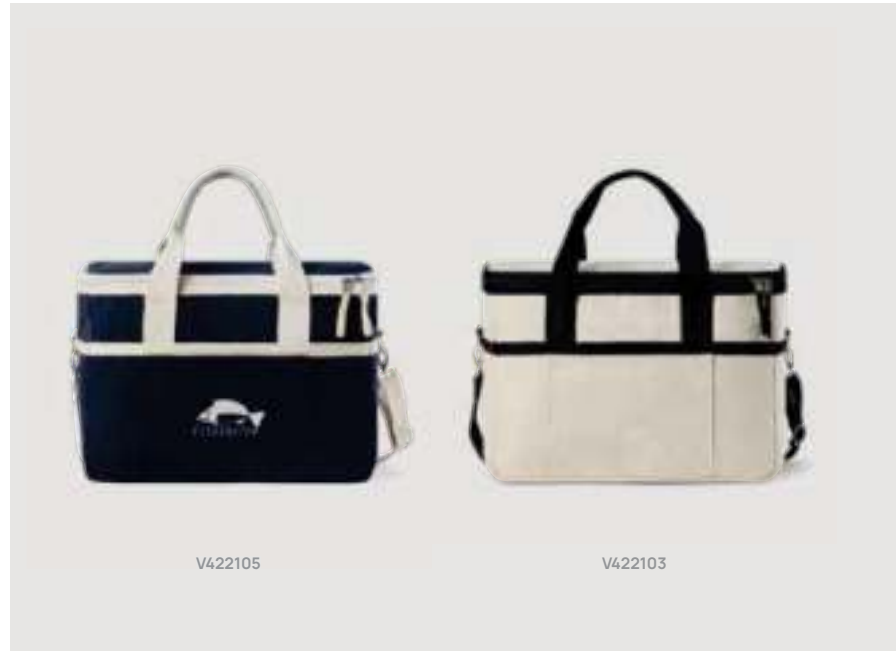

Size 45 x 15 x 35 cm Max. printsize 120 x 80mm

Printtechnique Screen transfer

CO₂ 2,93 kg

Vinga

V42210

new

VINGA Volonne AWARE™ recycled canvas cooler basket

Recycled cotton • Fabric weight 500 GSM • Volume 22L. **Size** 28 x 39 x 21 cm **Max. printsize** 100 x 100mm
Printtechnique Screen transfer