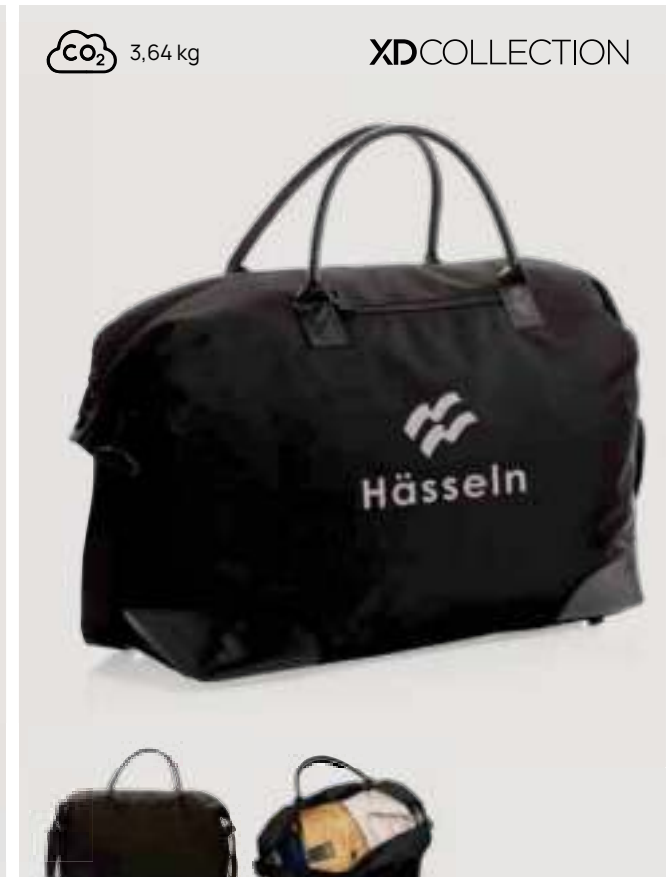

CO₂ 3,64 kg

XDCOLLECTION

P707.131

Impact Aware™ RPET 1200D Weekend bag

Recycled polyethylene terephthalate • Volume 34L. **Size** 46 x 42,5 x 20 cm **Max. printsize** 250 x 150mm **Print technique** Screen transfer