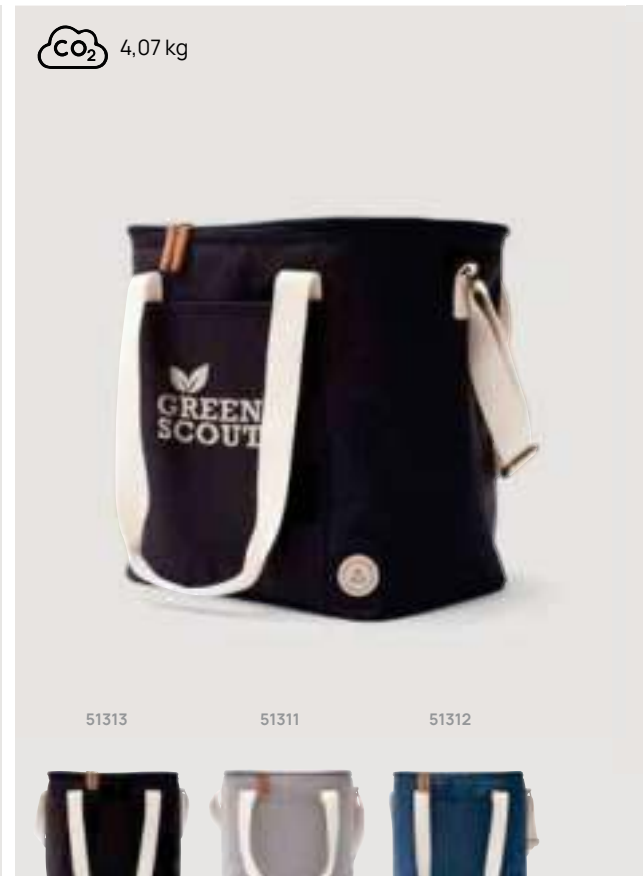

V5131

VINGA Sortino Cooler grande

Recycled polyethylene terephthalate • Volume 32L. **Size** 35 x 26 x 36 cm **Max. printsize** 150 x 150mm **Printtechnique** Screen transfer