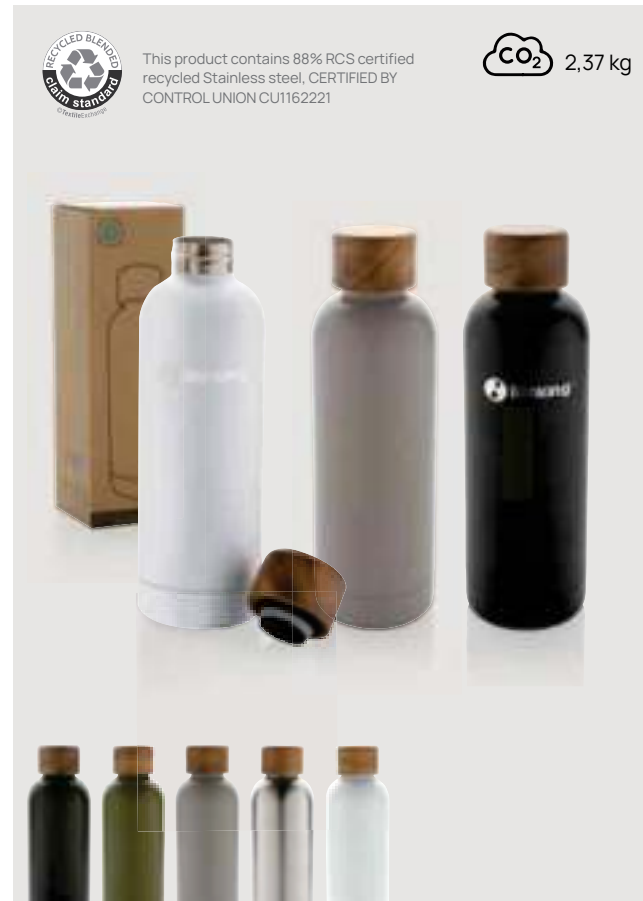

This product contains 90% RCS certified recycled Stainless steel, CERTIFIED BY CONTROL UNION CU1162221

P435.70* *0 *1 *2 *3 *5 *6 *7 *8 *9

RCS Recycled stainless steel Impact vacuum bottle

Recycled Stainless steel • Volume 0,5L. • Leak proof • Vacuum insulation • Keeps warm for 5 hours • Keep cool for 15 hours **Size** 22,5 x ø 7,4 cm **Max. printsize** 234 x 150mm **Printtechnique** Digital print round