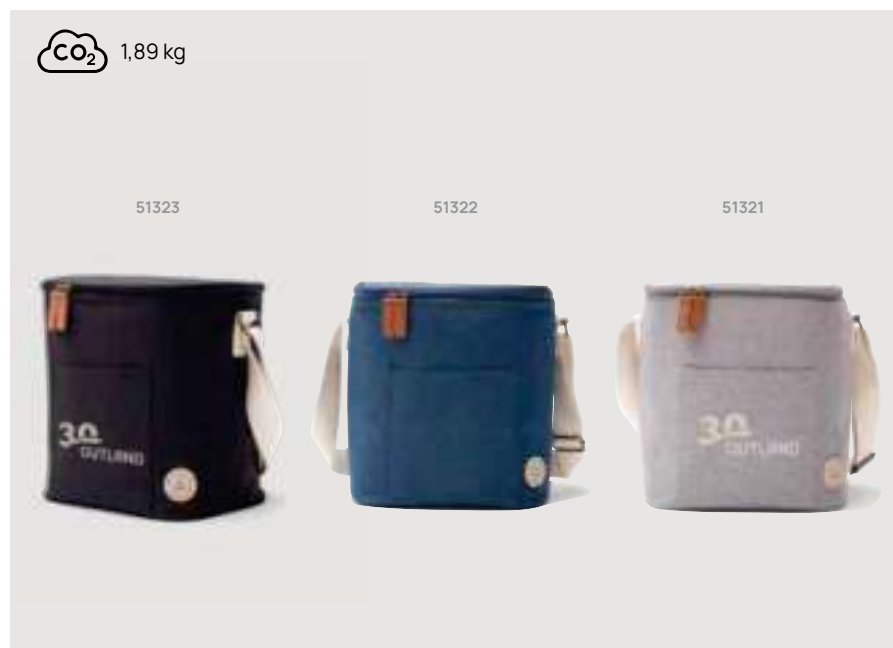

VINGA Sortino Cooler bag

Recycled polyethylene terephthalate • Volume 12L. Size 23 x 20 x 27 cm **Max. printsize** 100 x 100mm **Printtechnique** Screen transfer