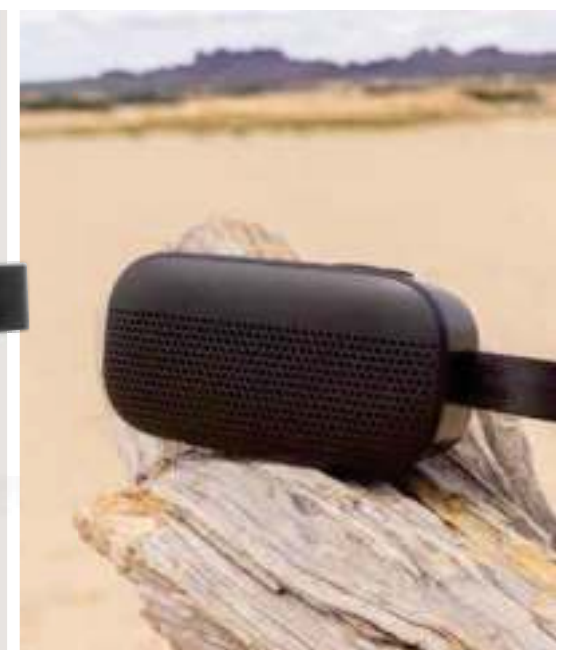

RCS recycled plastic Soundbox 5W speaker

Recycled ABS • 5W • BT version 5.3 • Charging time 3H
• Playing time 6H • Micro USB charging connector(s) •
Mic • Pick up • Operating distance 10M • Carry handle
• Waterproof level IPX 5 **Size** 15,8 x 7,4 x 4,1 cm **Max.**
printsize 70 x 10mm **Printtechnique** Pad print

This product contains 36% RCS
certified recycled ABS, CERTIFIED BY
CONTROL UNION CU1162221

2,63 kg