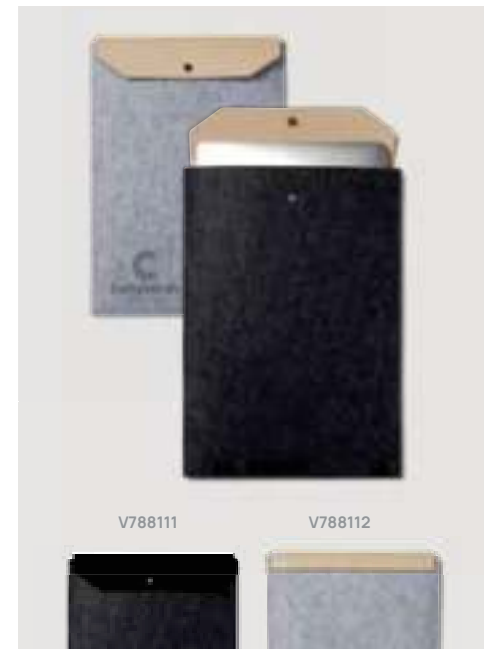

V30002

new

VINGA Aibon GRS recycled felt mouse pad

Recycled felt **Size** 28 x 0,6 x 28 cm **Max. printsize** 150 x 150mm **Printtechnique** Screen transfer

This product contains 93% GRS certified recycled felt, CERTIFIED BY CONTROL UNION CU1162221

V77301

new

VINGA Aibon GRS recycled felt notebook

Paper • A5 size • Softcover • Lined pages • 160 pages • White paper • 70 g/m2 paper **Size** 15 x 1,5 x 21,9 cm **Max. printsize** 60 x 150mm **Printtechnique** Screen transfer

This product contains 7% GRS certified recycled felt, CERTIFIED BY CONTROL UNION CU1162221

V78810

new

VINGA Aibon GRS recycled felt 14" laptop sleeve

Recycled felt • Laptop/Tablet pocket size 14" **Size** 25 x 1 x 35,5 cm **Max. printsize** 180 x 220mm **Printtechnique** Screen transfer

This product contains 82% GRS certified recycled felt, CERTIFIED BY CONTROL UNION CU1162221

V78811

new

VINGA Aibon GRS recycled felt 17" laptop sleeve

Recycled felt • Laptop/Tablet pocket size 15" **Size** 28 x 1 x 40 cm **Max. printsize** 200 x 250mm **Printtechnique** Screen transfer

This product contains 82% GRS certified recycled felt, CERTIFIED BY CONTROL UNION CU1162221