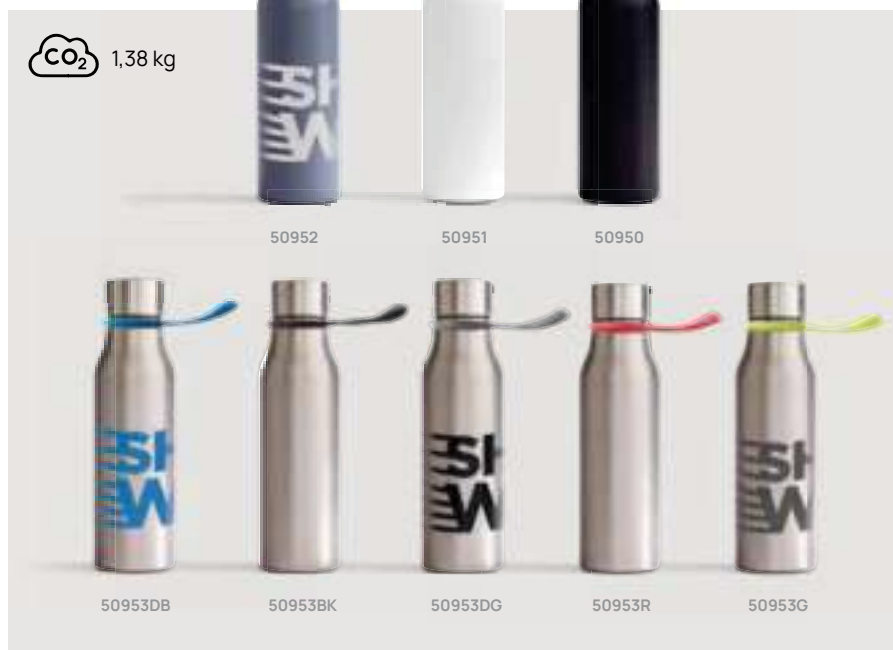

Stainless steel • Volume 0,45L. • Leak proof • Vacuum insulation • Keeps warm for 5 hours • Keep cool for 15 hours • Carry handle
Size 23 x ø 6,5 cm Max. printsize 208 x 140mm Printtechnique Digital print round