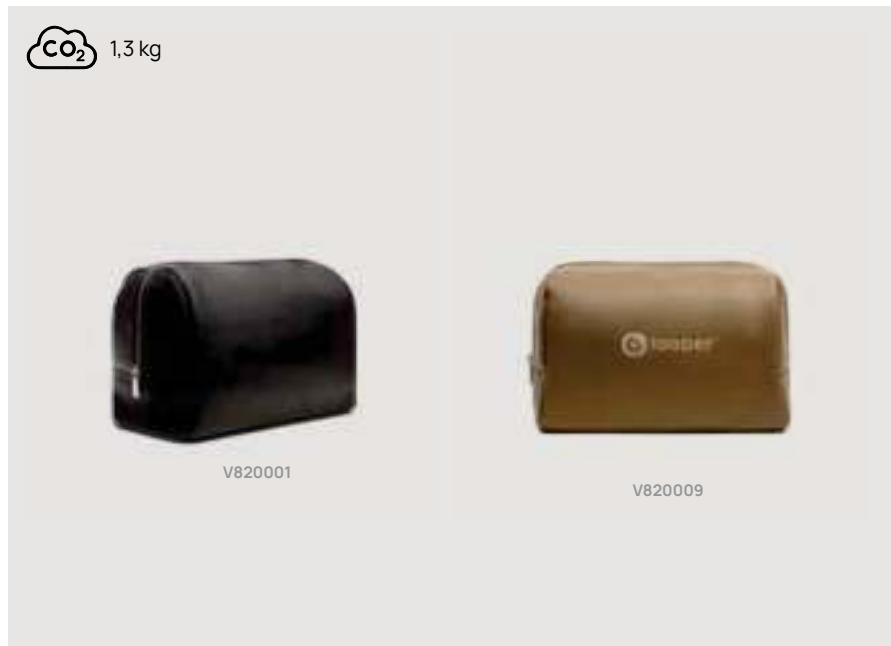

VINGA Bermond RCS recycled PU toiletry bag

Polyurethane • Volume 6,5L. **Size** 26 x 14 x 18 cm **Max. printsize** 120 x 100mm **Printtechnique** Screen transfer

This product contains 43% RCS certified polyurethane, CERTIFIED BY CONTROL UNION CU1162221