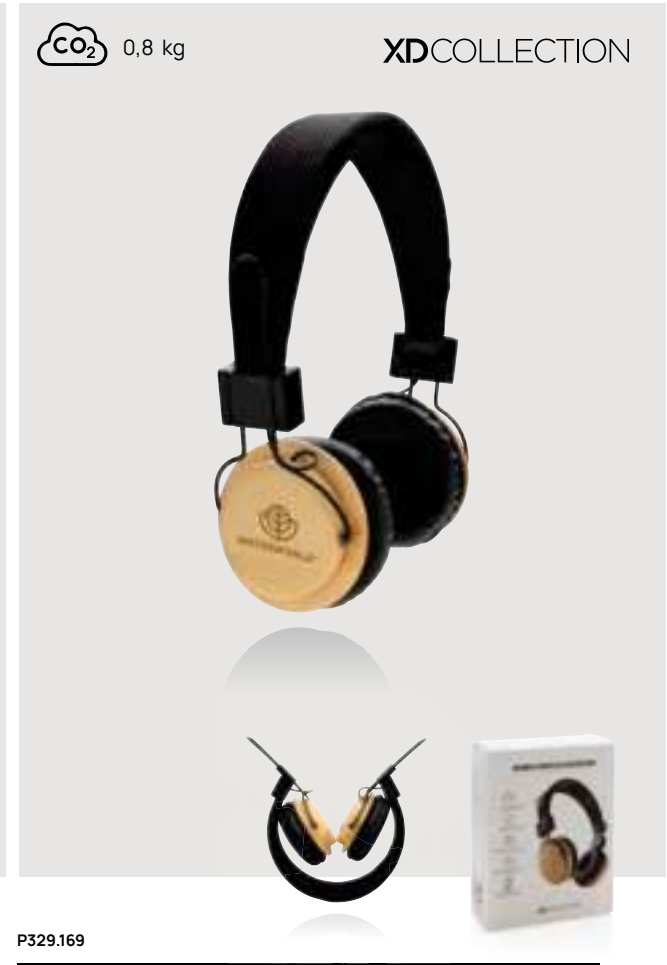

CO₂ 0,8 kg

XD COLLECTION

P329.169

Bamboo wireless headphone

Bamboo • Over ear • Charging time 2H • Playing time 4H • BT version 5 • Micro USB charging connector(s) • Mic • Pick up • Operating distance 10M • Foldable **Size** 17 x 7 x 18 cm **Max. printsize** 40 x 40mm **Printtechnique** CO₂ engraving