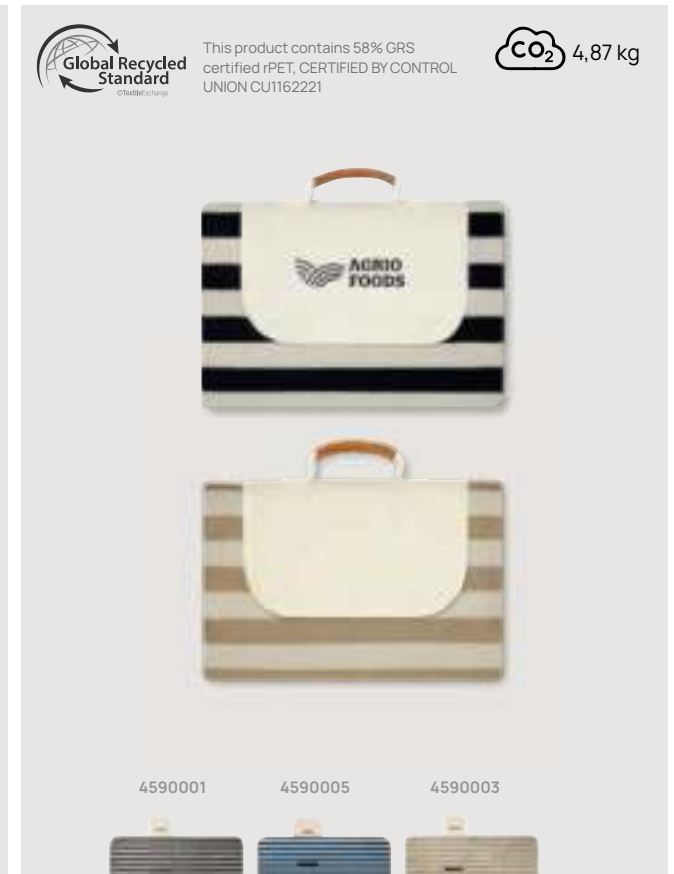

V459000

new

VINGA Alba GRS RPET picnic blanket large

Recycled polyethylene terephthalate **Size** 200 x 150 x 0,5 cm **Max.**
printsize 80 x 79,95mm **Printtechnique** Embroidery