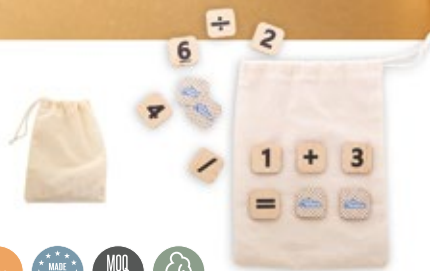

Galois Creative AP716767

Custom made, birch plywood educational counting game in cotton carry pouch. With 32 tiles, including numbers and mathematical operation signs. Price includes an identical full colour print on the backside of all tiles. MOQ: 100 pcs. **Size:** 130×170×3 mm
Printing: FP-UV(FC)

Andex AP735455-00

Wooden tambourine. **Size:** ø120×23 mm
Printing: E2, P3(2)

Dopey AP733502

Ecological wheat straw plastic yo-yo with white cotton line. **Size:** ø54×35 mm **Printing:** P1(4), UVB(FC)