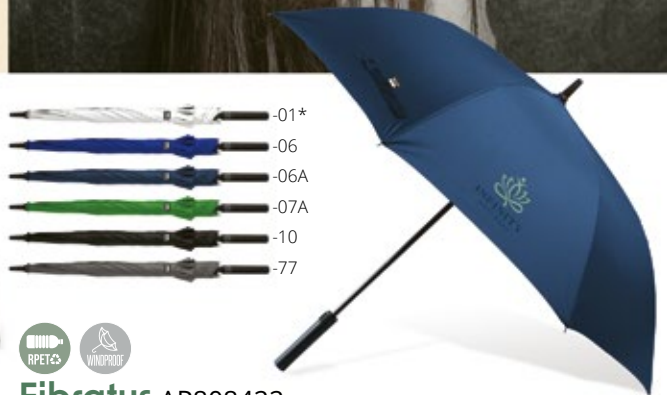

- -01*
- -06
- -06A
- -07A
- -10
- -77

Fibratus AP808422

Large size, automatic windproof umbrella with 8 panels, full fibreglass shaft and frame, ABS handle. 190T RPET pongee. With distinctive RPET label. **Size:** ø1200×685 mm **Printing:** TD(8), DTD(FC), S3(1), *:SU1(FC)