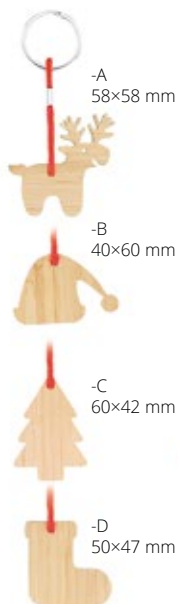

**Göte AP809348**

Wooden, cartoon ballpoint pen with Christmas figure on the top. With blue refill. **Size:** ø8×150 mm
Printing: P1(2)

-05

-06

-07

-09

Lopsmarka AP718639

12 cm bamboo plywood ruler with sink cut Christmas motive.
Size: 160×30×2 mm **Printing:** E1, P1(4), OP(FC)

Xommark AP716495

Bamboo plywood bookmark with die-cut Christmas motive and PU leather cord.
Size: 40×130×2 mm **Printing:** E1, P1(4)

Julbok AP800748-00

Recycled paper covered notebook with die-cut Christmas tree on the cover and 85 blank sheets in recycled kraft paper. **Size:** 90×140×9 mm
Printing: S1(2), P1(4), OP(FC)

Limber AP897088

Wooden, Christmas tree shaped USB flash drive with 8/16/32 GB memory. **Size:** 80×37×11 mm
Printing: E1, P1(2)

Matcher AP735453

Christmas keyring in bamboo plywood with red string and metal ring. **Printing:** E1, P1(2)