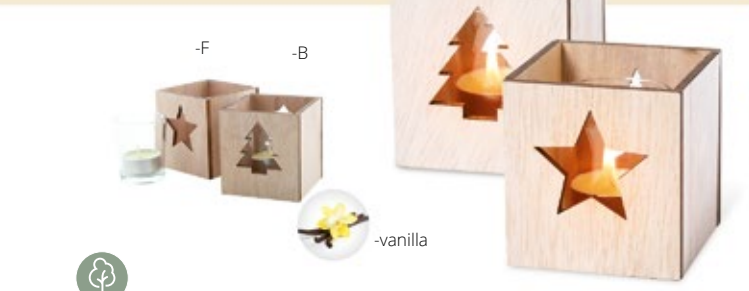

Jarlsberg AP808066

Bamboo cheese knife set in Christmas design, with Christmas tree shaped cutting board and 2 stainless steel cheese knives. In kraft paper box. **Size:** 195×250×20 mm **Printing:** E3, P2(2)

Sandtrask AP718233

Bamboo cooking spoon with die-cut Christmas design. **Size:** 240×50 mm **Printing:** E2, P2(2)

-B
95×95×20 mm

-A
95×95×20 mm

-C
95×95×20 mm

-vanilla

NEW

Rognan AP800784

Bamboo Christmas candle holder with vanilla scented plant-based wax tea light candle. Burn time: 4 hours. In kraft paper box. **Printing:** E2, P2(2)

-F

-B

-vanilla

Keylax AP722056

Vanilla scented tea light candle in glass jar and wooden candle holder with die-cut Christmas decoration. **Size:** 75×80×75 mm **Printing:** E2, P2(4)