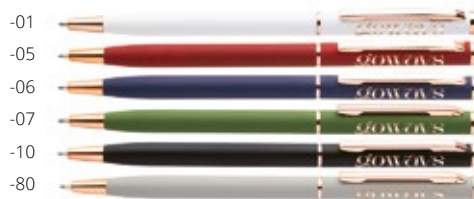

-01
-05
-06
-07
-10
-80

Recepto AP809623

Recycled aluminium twist ballpoint pen with rubberized finish and rose gold details. With special coating for mirror laser engraving in rose gold colour. With blue refill. **Size:** ø8×131 mm **Printing:** E1