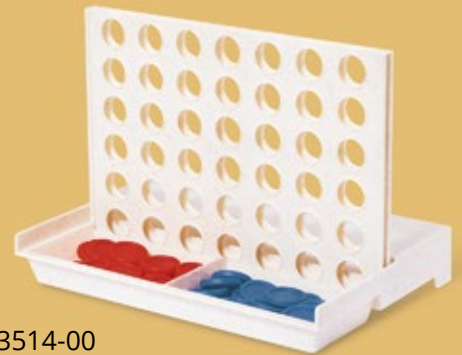

Bover AP734075

Magnetic antistress tool in bamboo.
Size: 25×45×12 mm **Printing:** E1, P1(4)

Arcus AP844075

Bamboo ludo game in drawing cotton pouch. **Size:** 140×160 mm
Printing: TB(8), DTB(FC), S1(2), E2, P2(2)