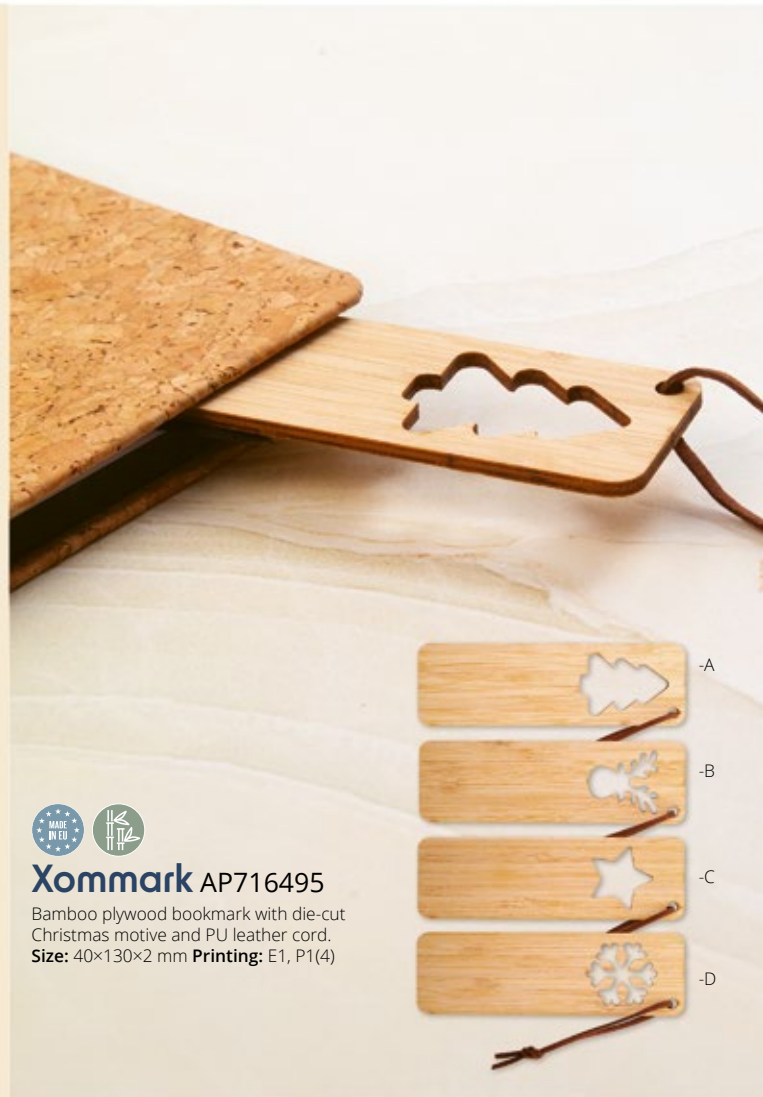

**Göte AP809348**

Wooden, cartoon ballpoint pen with Christmas figure on the top. With blue refill. **Size:** ø8×150 mm
Printing: P1(2)

-05

-06

-07

-09

Lopsmarka AP718639

12 cm bamboo plywood ruler with sink cut Christmas motive.
Size: 160×30×2 mm **Printing:** E1, P1(4), OP(FC)

Xommark AP716495

Bamboo plywood bookmark with die-cut Christmas motive and PU leather cord.
Size: 40×130×2 mm **Printing:** E1, P1(4)

Julbok AP800748-00

Recycled paper covered notebook with die-cut Christmas tree on the cover and 85 blank sheets in recycled kraft paper. **Size:** 90×140×9 mm
Printing: S1(2), P1(4), OP(FC)