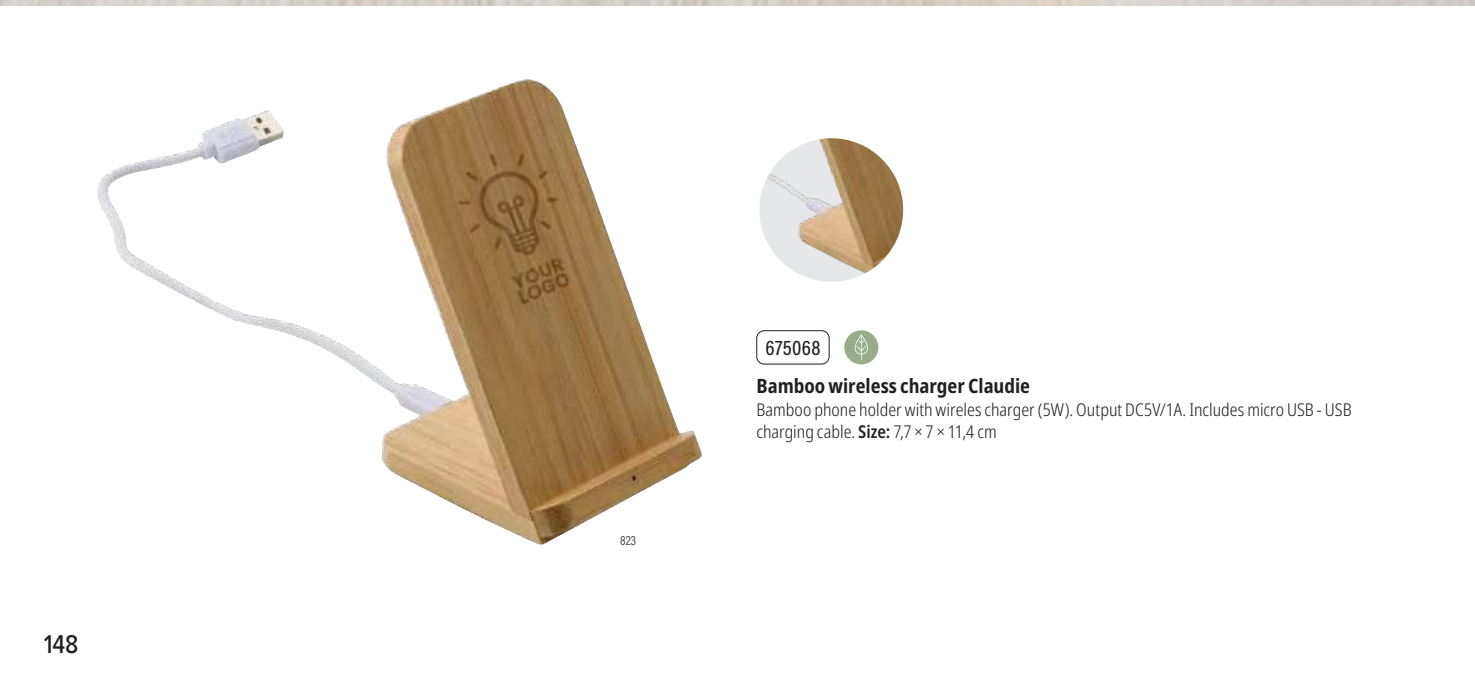

675068

Bamboo wireless charger Claudie

Bamboo phone holder with wireless charger (5W). Output DC5V/1A. Includes micro USB - USB charging cable. **Size:** 7,7 × 7 × 11,4 cm

823