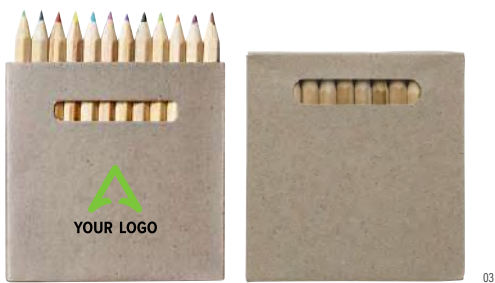

2468

Wooden pencil set Devin

Set of 12 small coloured pencils in a recyclable box. **Size:** 8,9 x 8,7 x 0,8 cm