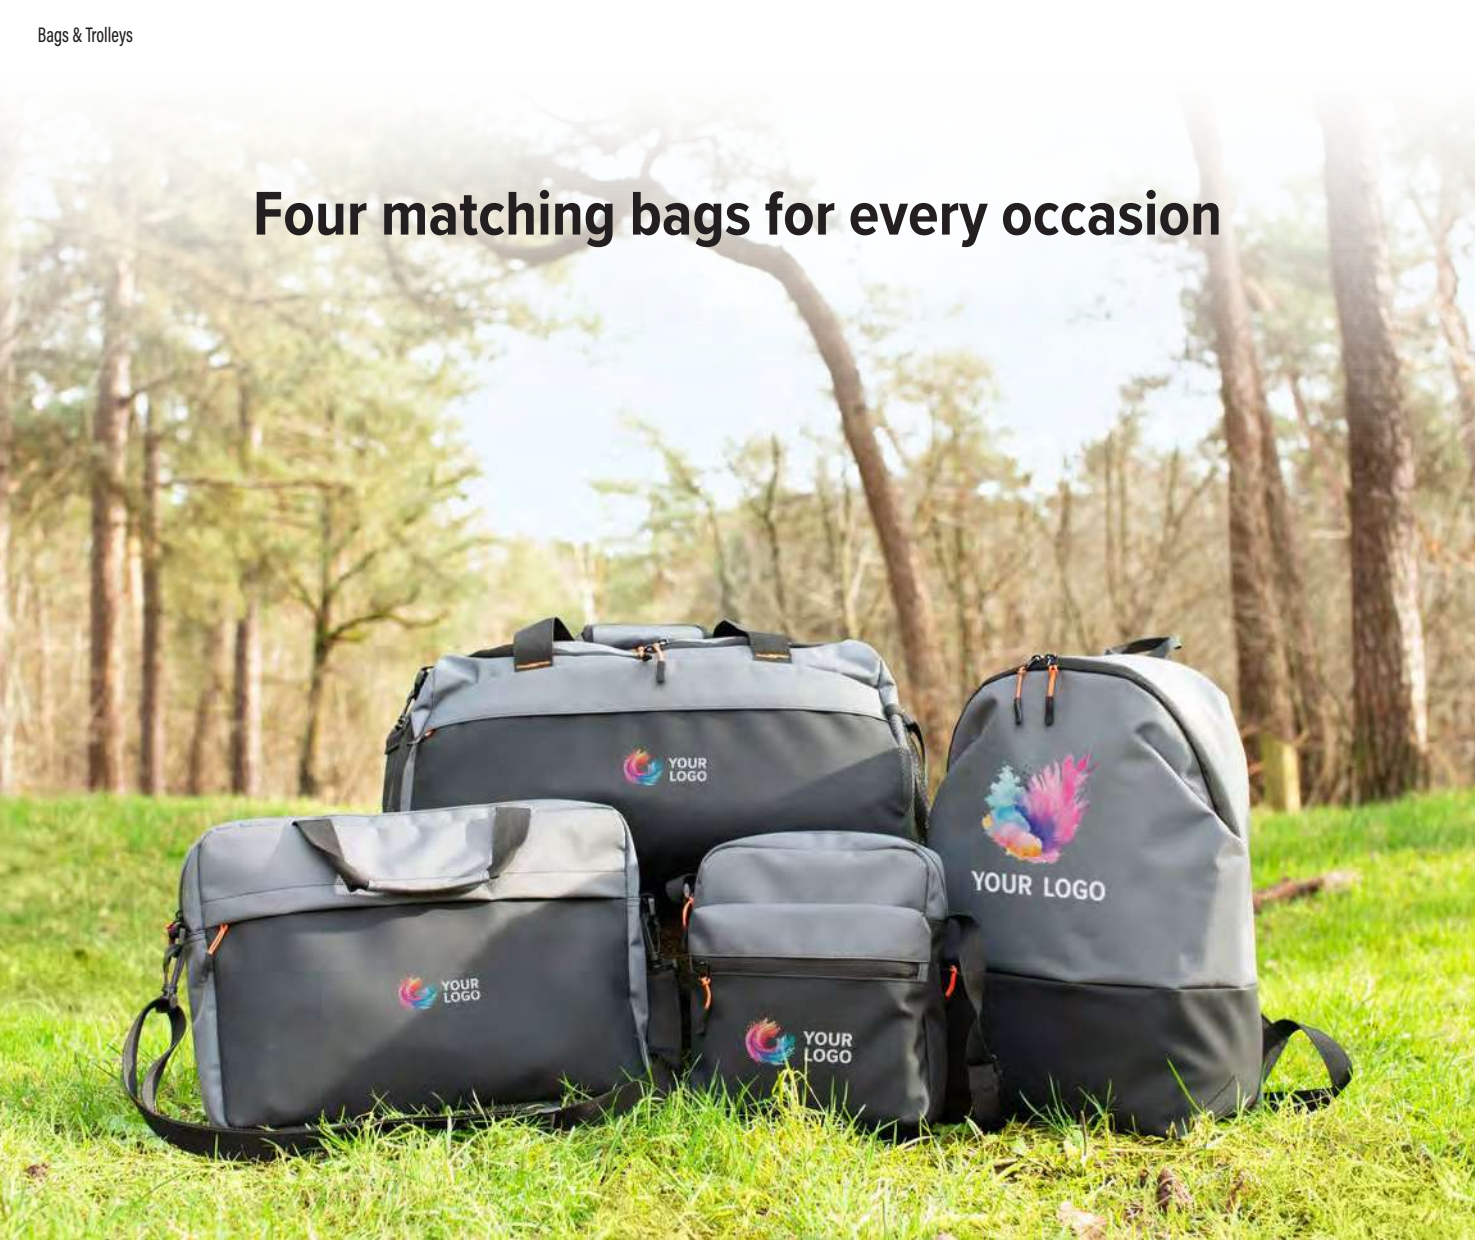

Complete travel bag set

Four matching bags for every occasion

03

1041612

500D Two Tone shoulder bag Tom

500D Two Tone shoulder bag. Adjustable shoulder strap with color accents. Small front zip pocket. Large top zip compartment with a small interior zip pocket at the back.