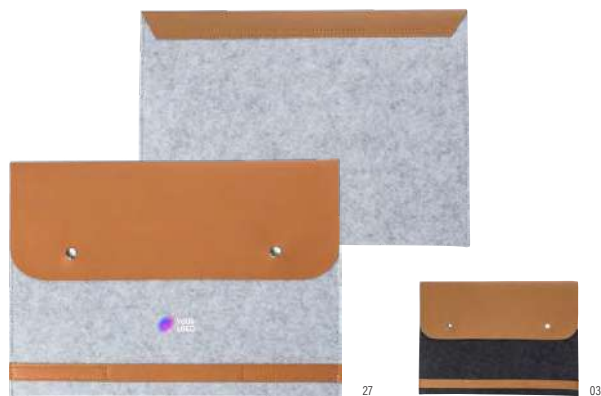

27

03

971802

RPET felt laptop pouch Jonathan

RPET felt laptop (14 inch) pouch with PU details. Closes with two buttons. **Size:** 37 × 2 × 26,5 cm