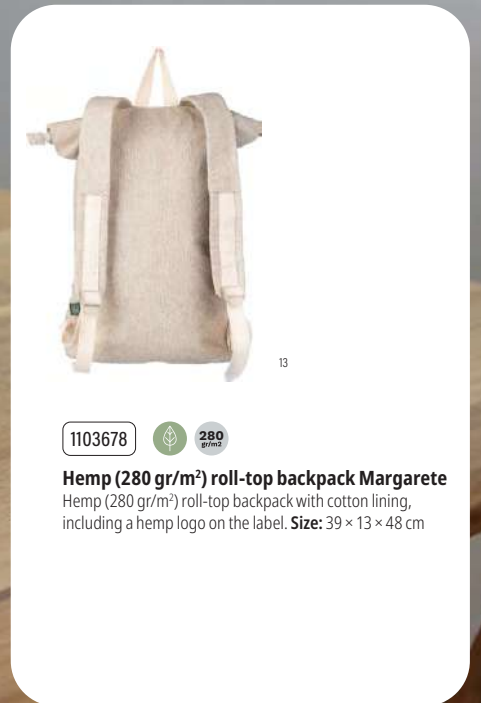

1103678

280
gr/m²

Hemp (280 gr/m²) roll-top backpack Margarete

Hemp (280 gr/m²) roll-top backpack with cotton lining, including a hemp logo on the label. **Size:** 39 × 13 × 48 cm