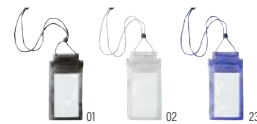

7811

PVC pouch for mobile devices Emily

Plastic water resistant, protective pouch for mobile devices, with closure strip. Including cord (with safety closure) approximately 46 cm long. You can operate the screen of your phone as normal thanks to the special material of the cover.