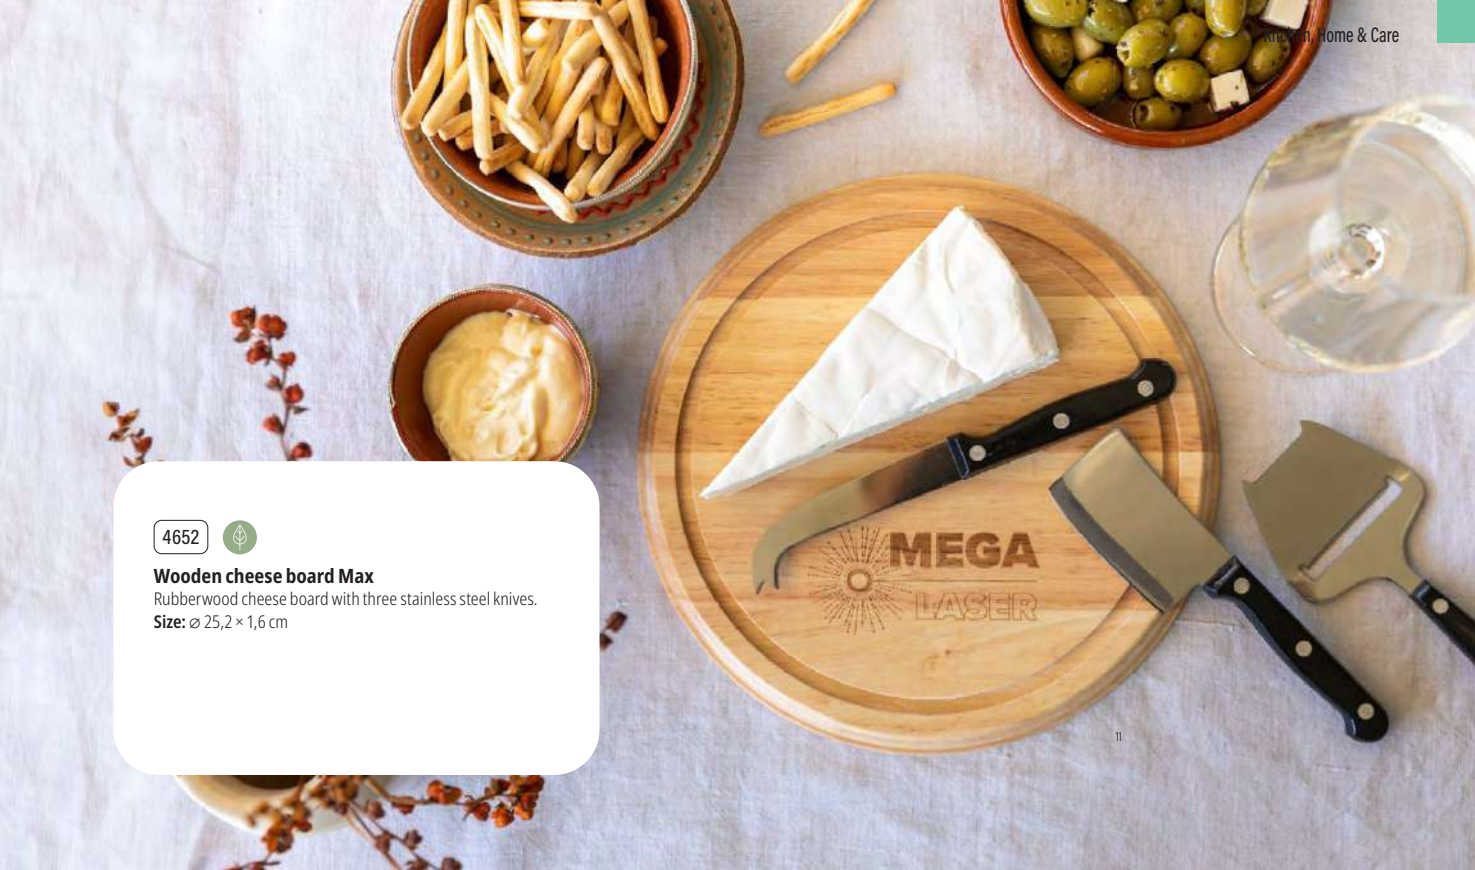

11

4582

Wooden cheese plate set Bellamy

Wooden cheese set consisting of one cheese knife and fork with wooden handles and a steel waiter's knife. The lid can be used as a cutting board. **Size:** \varnothing 18,5 \times 3,6 cm

11

4657

Wooden cheese board Arlo

Wooden cheese board with magnetic tape strip and four stainless steel accessories. **Size:** 32 \times 21,8 \times 7 cm

11

839567

Bamboo cheese and wine set Patrick

Bamboo cheese and wine set, including: corkscrew, wine stopper, cheese grater, and knife. **Size:** 25,5 \times 19,5 \times 4 cm

09

9037

Wooden cheese board Clementine

Wooden cheese board with a metal cheese knife and a slicer. Packaged in a gift box. **Size:** \varnothing 25,2 \times 1,1 cm

4652

Wooden cheese board Max

Rubberwood cheese board with three stainless steel knives.