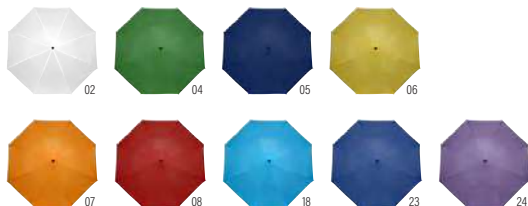

839700   AUTO

RPET umbrella Teodora

RPET foldable umbrella with eight panels, Velcro fastening, and bamboo handle. With automatic open and close button. Including sleeve. **Size:** $\varnothing 97 \times 29 \times 5 \times 57$ cm