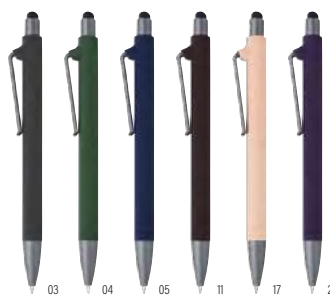

03

04

05

11

17

24