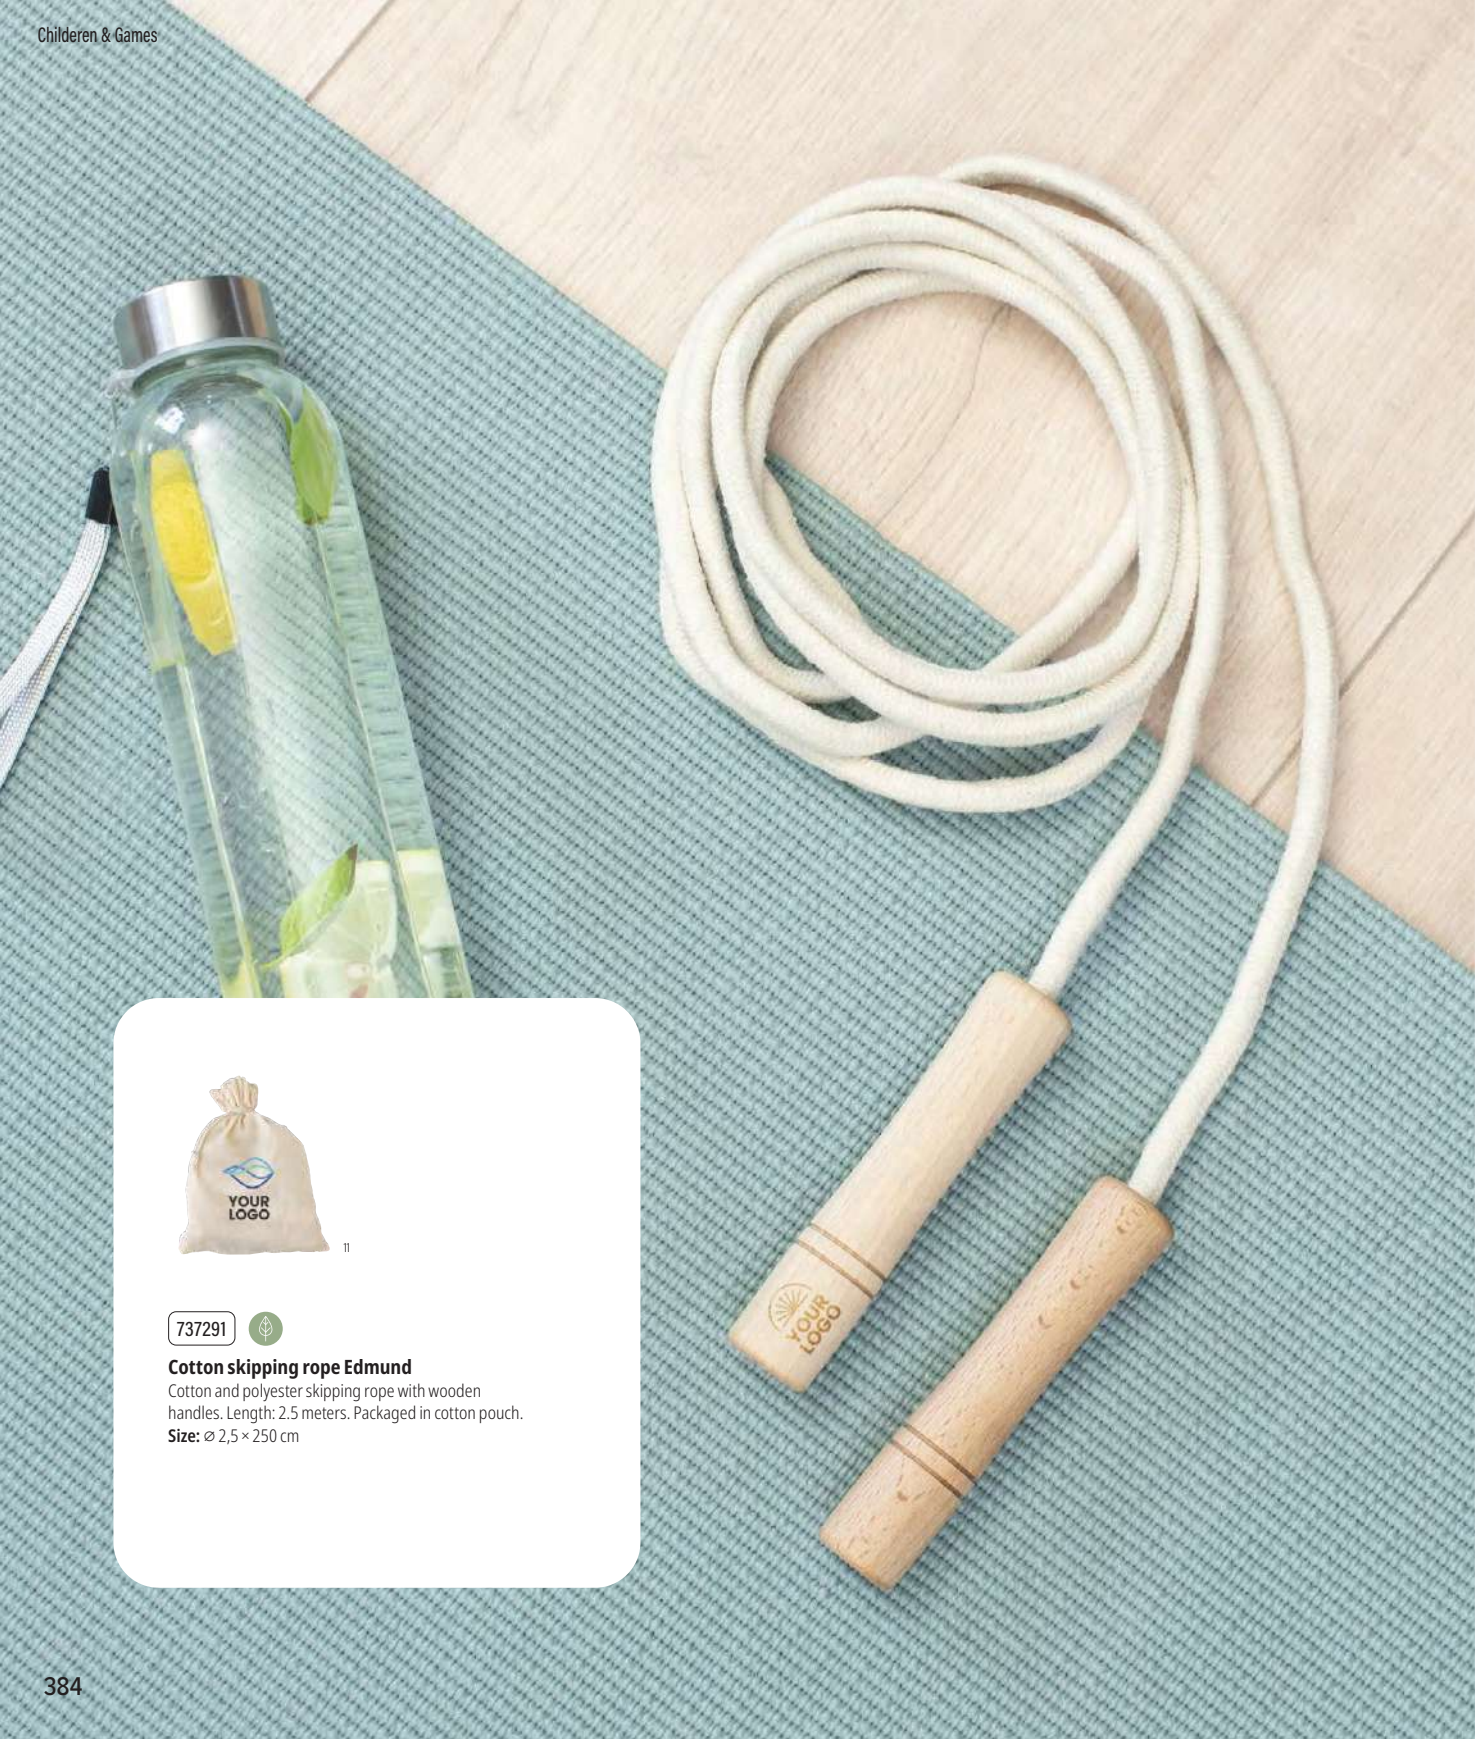

737291

Cotton skipping rope Edmund

Cotton and polyester skipping rope with wooden handles. Length: 2.5 meters. Packaged in cotton pouch.

Size: \varnothing 2,5 x 250 cm

02

9655

PVC football Norman

PVC inflatable football. **Size:** ø 28 × 42,5 cm