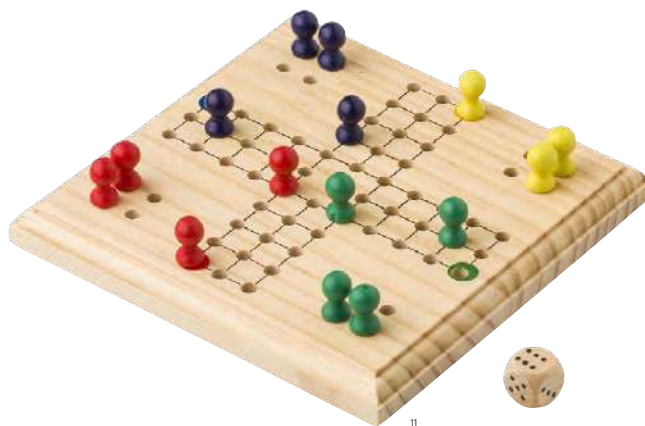

749996

Wooden cube puzzle Amber

Wooden cube jigsaw puzzle. Packaged in cotton pouch. **Size:** 4,5 × 4,5 × 4,5 cm

736608

Wooden ludo game Yasir

Wooden ludo game. Wooden pieces, including dice, packaged in cotton pouch. **Size:** 12 × 12 × 1,2 cm