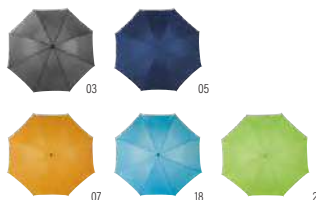

4087

Polyester (210D) umbrella Beatriz

Polyester (210D) golf umbrella with eight panels. Metal frame and EVA foam handle. Including sleeve with carry strap. **Size:** ø 130 × 102 cm