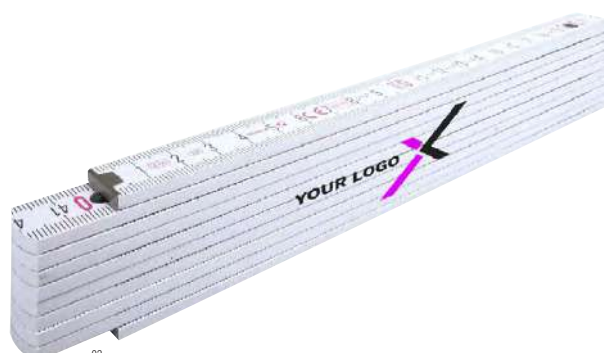

710453

Plastic foldable ruler Holly

Plastic foldable ruler, total length: 0,5 meter. Including keychain. Size: 6,5 × 1,2 × 2,3 cm

STABILA® 

01

28258

Wooden Stabila foldable ruler Gloria

Wooden Stabila foldable ruler with a total length of 2 meters. Scale is in cm. The ruler has a hard, shock resistant coating. Features a built-in angle scheme and ruler function. Accuracy class 3. **Size:** 24 × 3,5 × 1,6 cm

STABILA® 

02

25649

Wooden Stabila foldable ruler Jessica

Wooden Stabila foldable ruler with a total length of 2 meters. Scale is in cm. The ruler has a shock resistant coating and extra strong, stainless steel hinges. With integrated angle schema. PEFC certificate, accuracy class 3. **Size:** 24 × 1,7 × 3,4 cm