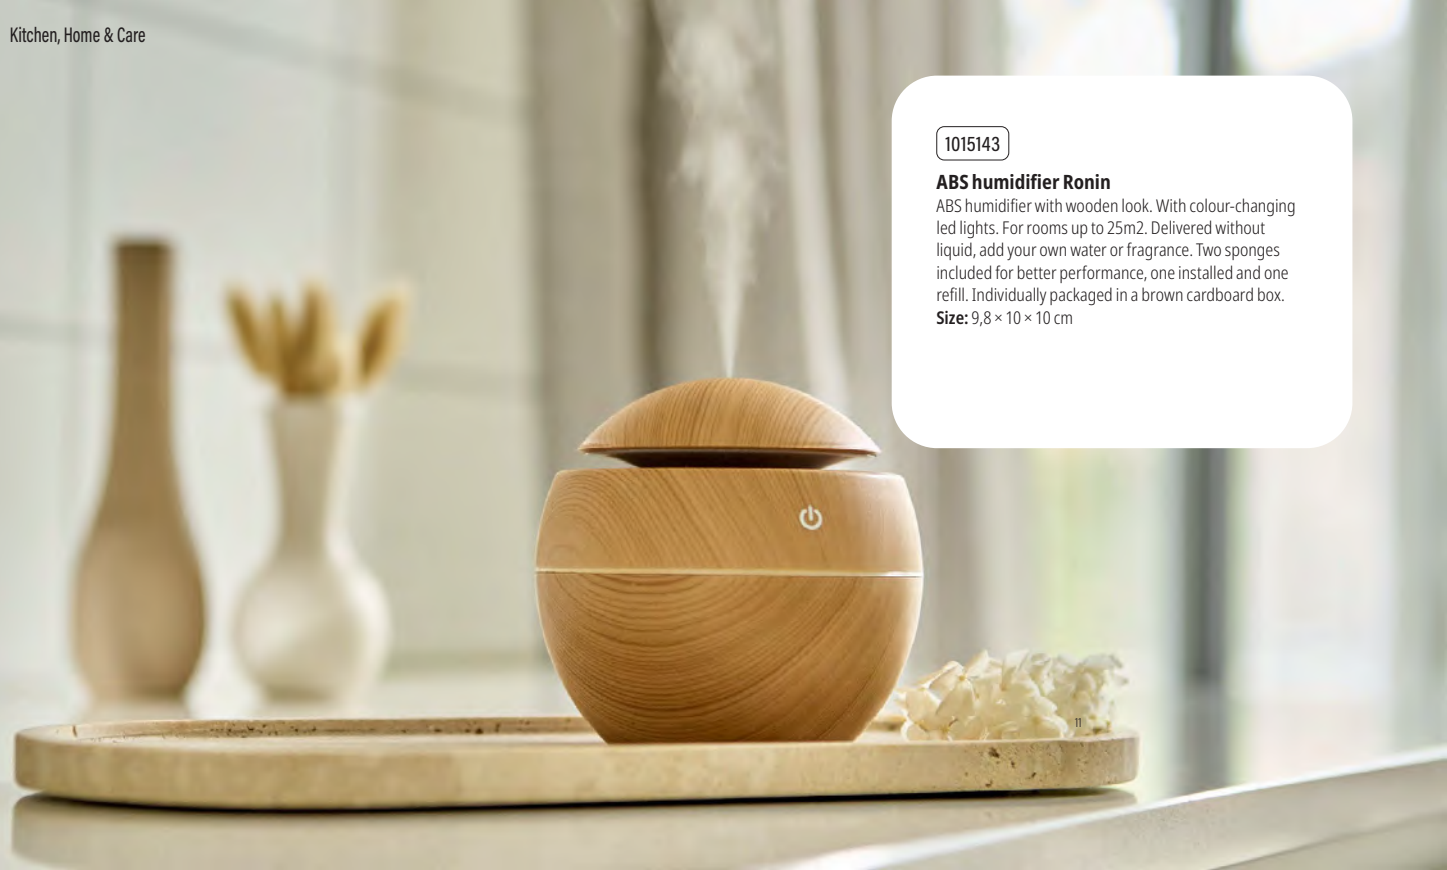

1015143

ABS humidifier Ronin

ABS humidifier with wooden look. With colour-changing led lights. For rooms up to 25m². Delivered without liquid, add your own water or fragrance. Two sponges included for better performance, one installed and one refill. Individually packaged in a brown cardboard box.

Size: 9,8 × 10 × 10 cm