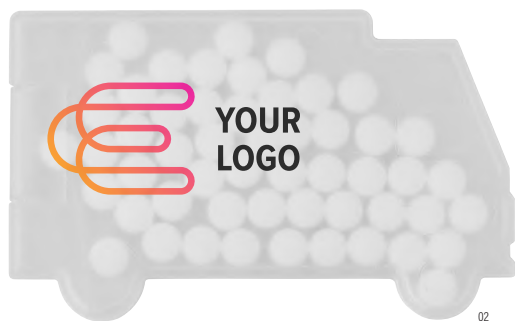

6679

PP case with mints Richard

Truck-shaped mint card with approximately 5,5 grams of sugar free mints.

Size: 9,1 × 5,6 × 0,6 cm