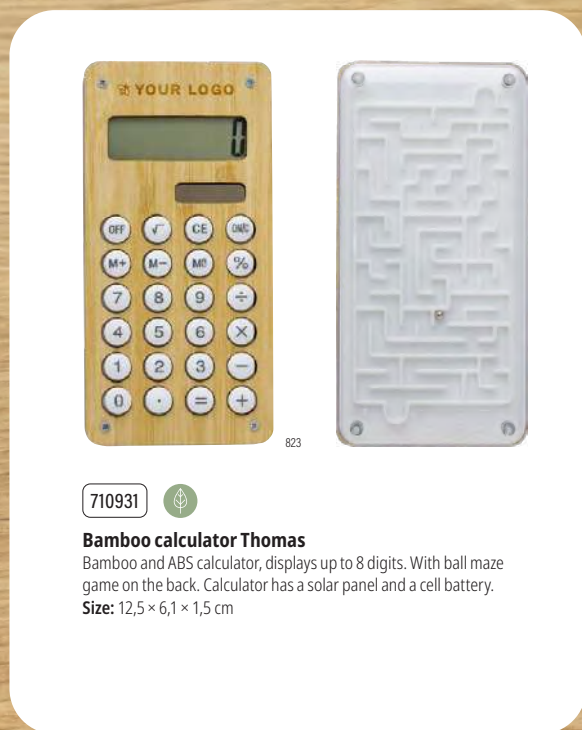

1140

ABS calculator Jareth

ABS mobile phone-shaped, ten-digit calculator with silver coloured rim, including memory, percentage, and square root calculation functions. Batteries included. **Size:** 11,5 × 5,8 × 1 cm

4488

ABS calculator Maurice

Plastic eight-digit calculator with rubber sides and automatically opening lid. Batteries included. **Size:** 9,4 × 7 × 1,1 cm

4501

ABS calculator Tulia

Plastic eight-digit calculator with LCD screen. Batteries included. **Size:** 11,3 × 6,4 × 2,2 cm

8930

Bamboo ruler Greta

Bamboo ruler. Centimeters on one side (0-15 cm) and inches on the other side (0-6 inch). **Size:** 15,7 × 2,5 × 0,37 cm

21

2413

PS set square JadenPlastic 45° set square. **Size:** 15,6 × 7,8 × 0,2 cm