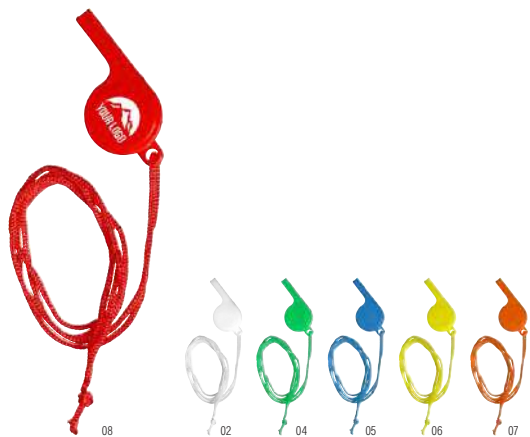

9539

PP hand clapper Boris

Plastic hand clapper, consisting of three "hands". **Size:** 18,5 × 8,5 × 1,8 cm

2346

MDF football table game Alina

MDF football table game, self assembly. With six plastic players on each side and a ball. **Size:** 51 × 27,5 × 1 cm