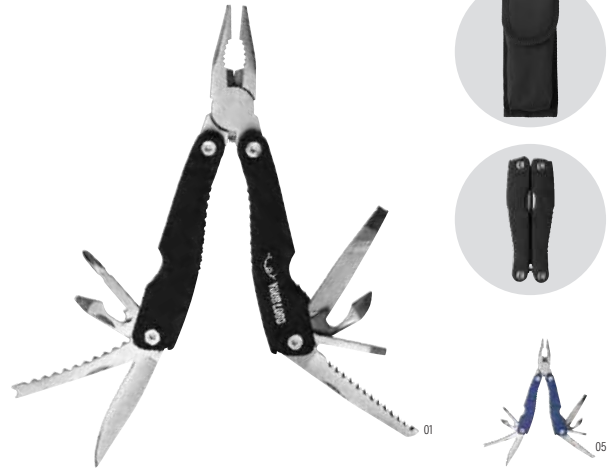

Bamboo multi-tool, 12 pieces. **Size:** 6,9 × 3,29 × 1,98 cm

7238

Stainless steel 10-in-1 tool Milani

Stainless steel multi tool with soft feel handles and ten functions. Packaged in a nylon pouch with belt loop. **Size:** 11 × 5,5 × 2,6 cm