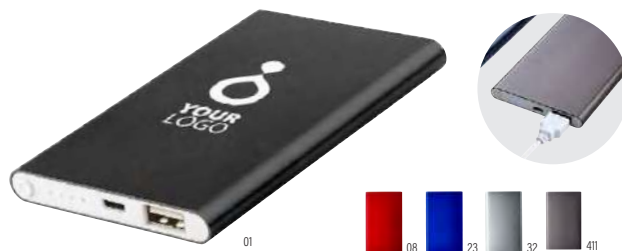

7298

Aluminium power bank Ezra

Aluminium power bank with a capacity of 4.000 mAh, polymer battery, input DC 5V/1000mA, and output DC 5V/1000mA. Including power button LED light indicators and a standard USB and USB-C port. Cable included. USB-A/USB-C available only in colors 001 + 008. USB-A/Micro-USB available in colors 023, 032, and 411. **Size:** 11 × 6,8 × 1 cm