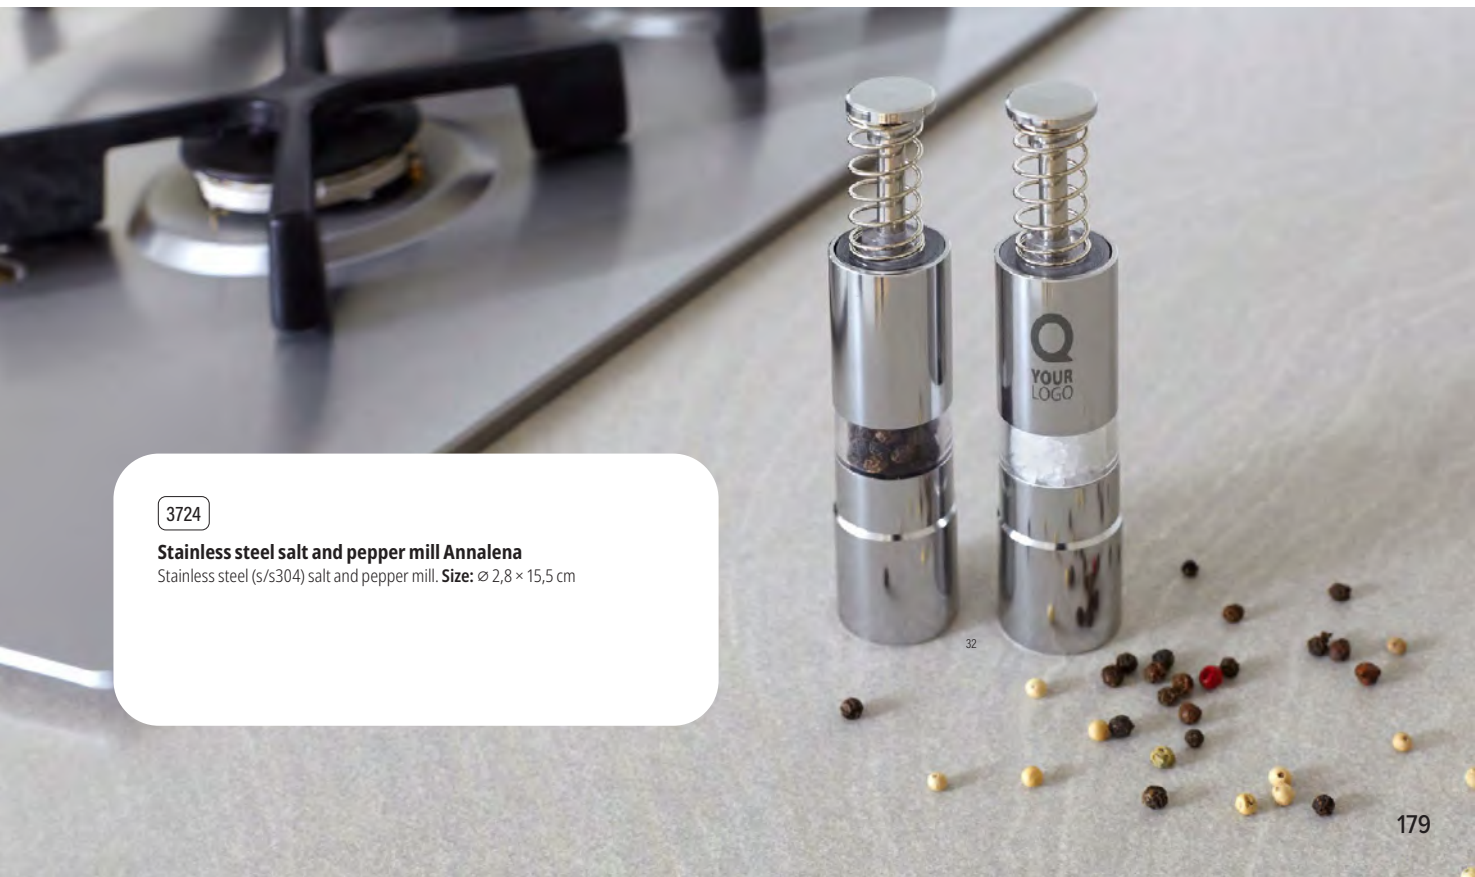

3724

Stainless steel salt and pepper mill Annalena

Stainless steel (s/s304) salt and pepper mill. **Size:** $\varnothing$ 2,8 × 15,5 cm