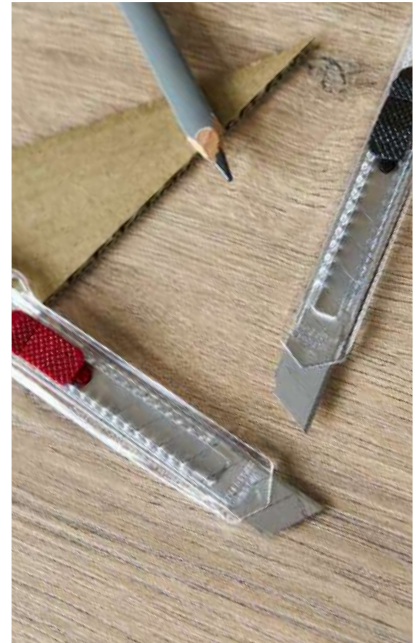

TOOLS & LIGHTS

In this chapter:

Pocket knives, foldable rulers, flashlights, multitools, hobby knives, tool sets, tape measures and many more.

32

3614

Aluminium tool set Alisha

26-Piece aluminium and steel toolkit. Including: two pliers, a holder with nine different bits, an adapter, tweezers, four drive sockets, an adapter, a handle, and six different precision tools. Packaged in a metal case with zipper and EVA foam inlay. **Size:** 20,5 × 13,8 × 2,9 cm