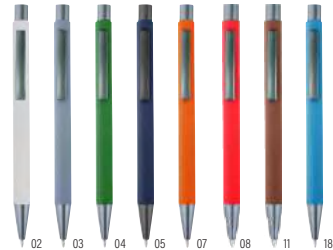

01

01

01

02 05 08 10 19 23 32 130

02

02 03 04 05 07 08 11 18

3832 

Aluminium ballpen Irina
Aluminium ballpen with rubber tip for capacitive screens and twist action mechanism. Blue ink.
Size: $\varnothing 0,8 \times 13,4$ cm