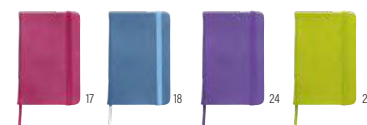

08

17

18

24

29

8251

**PU notebook Brigitta**

PU notebook (approx. A5), with 96 blank pages, ribbon marker, and elastic band over the cover.
 Size: 21,3 × 14,2 × 1,6 cm