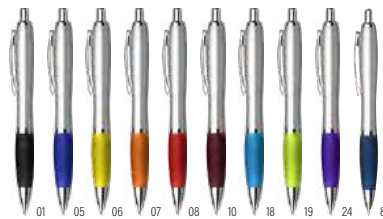

ABS ballpen Swansea
ABS ballpen with rubber grip. Blue ink.
Size: $\varnothing 1,3 \times 14,2$ cm

05

04

02

01 04 06 07 08 17 18 19 24

01 05 06 07 08 10 18 19 24 85

01 04 05 06 07 08 24

Recycled ABS ballpen Trev

Recycled ABS ballpen with rubber grip. Blue ink.
Size: $\varnothing 1,36 \times 14 \times 1,3 \times 1,7$ cm

Recycled ABS ballpen Mariam

Recycled ABS ballpen with rubber grip. Blue ink.
Size: $\varnothing 1,3 \times 14 \times 1,3 \times 1,7$ cm