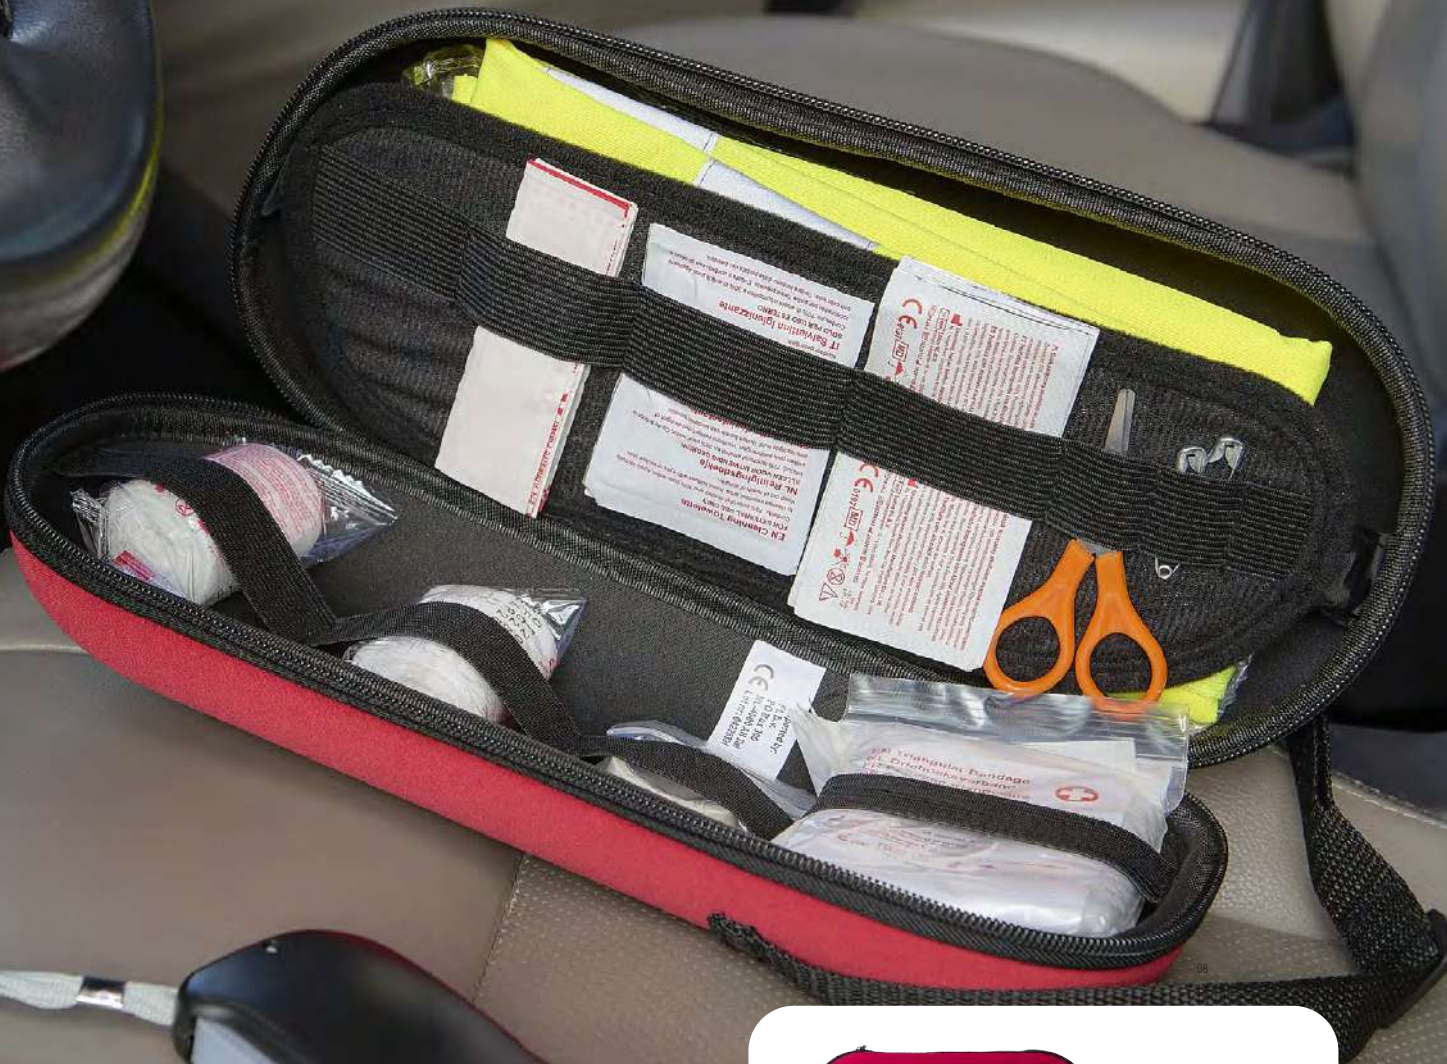

6544

Car emergency first aid kit. Hazel
40-Piece, extra large car emergency first aid kit in EVA pouch.
Size: 32 × 14,5 × 8 cm