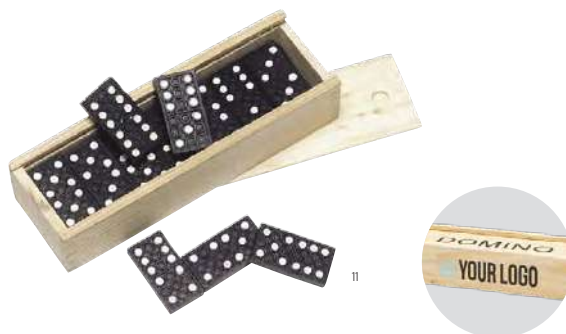

2546

Wooden box with domino game Enid

Wooden box with domino game. **Size:** 14,7 × 5 × 2,8 cm