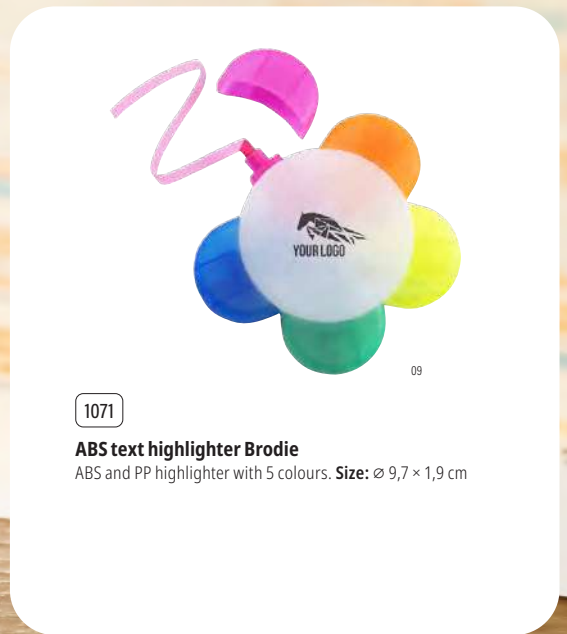

1071

ABS text highlighter Brodie

ABS and PP highlighter with 5 colours. **Size:** $\varnothing 9,7 \times 1,9$ cm