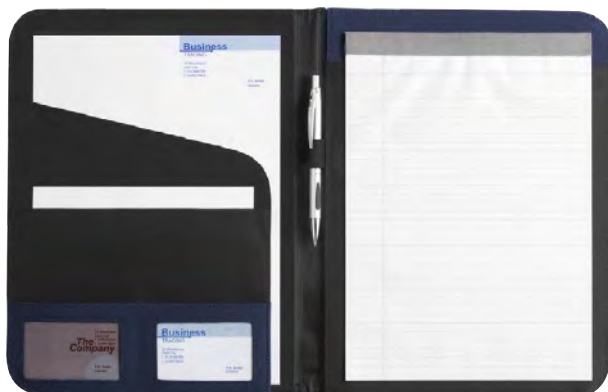

01

0967

PU padded portfolio Gitta

PU padded portfolio (approx. A4), with notepad with 25 lined pages, a mesh pocket for credit cards, multiple other pockets, and an elastic pen loop (pen not included).

Size: 32,8 × 25,5 × 1,7 cm