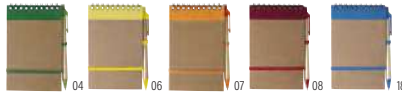

864384

**Washed kraft paper notebook Johanna**

Washed kraft paper notebook (approx. A5), with 96 lined pages. **Size:** 21 × 13,6 × 1 cm

01

01

01

Wire bound notebook with ballpen. Stella
 Recycled cardboard, wire bound notebook with 60 lined pages and ballpen with biodegradable parts and blue ink. 100% Recycled paper. **Size:** 17,9 × 13,1 × 1,2 cm