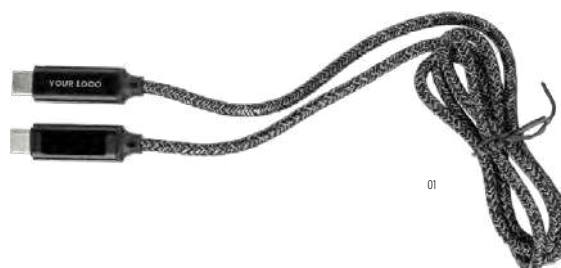

01

27

1097553

Nylon charging cable 100W Gerd

Nylon charging cable with aluminum sockets. Length: 1 meter. USB-C to USB-C. Capacity: 100 W. Blue charging speed indication light on one socket. Individually packaged in a brown carton box. Data transfer speed 480Mbps. **Size:** $\varnothing 1,2 \times 100$ cm