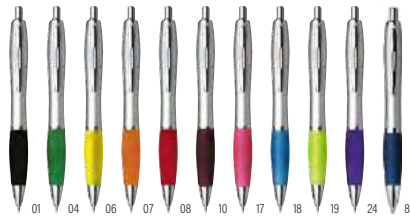

01 04 06 07 08 10 17 18 19 24 85