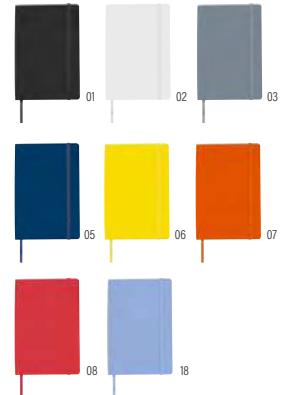

8384

PU notebook Charlene
PU notebook (approx. A5) with 96 lined pages, ribbon marker, and elastic band over the cover. When the cover is laser engraved, the design has the same colour as the elastic band. **Size:** 21 × 14 × 1,5 cm

8276

PU notebook Mireia

PU soft cover notebook (approx. A5) with 80 lined pages, ribbon marker, elastic band over the cover, and a pocket on the inside of the cover. **Size:** 21 × 14,1 × 1 cm