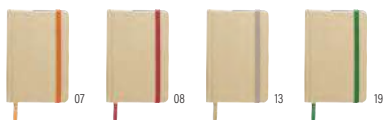

05

01

01

01

02

06

07

08

13

19

02

05

06

07

08

13

19

04

08

23

970665

Kraft notebook John

Recycled kraft notebook (A6) with 160 lined pages.
With elastic to keep closed and a ribbon marker.

Size: 14 × 9 × 1 cm

818553

Recycled paper notebook (A5) Gianni

Recycled carton notebook (A5) with 160 lined pages.
With elastic to keep closed and a ribbon bookmark.

Size: 21 × 14 × 1 cm

9144

Stonepaper notebook Cora

Stonepaper notebook (approx. A5) with 80 lined pages,
elastic band to keep the cover closed, and pen loop.

Size: 21 × 14 × 1,2 cm