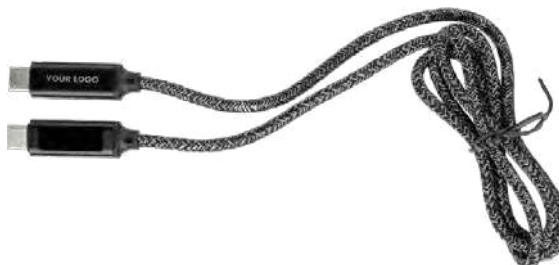

1172326

Nylon charging cable Janet

Nylon Type-C to Type-C data and charging cable with a length of 1 meter. Data speed of 240 Mbps. The built-in magnet allows the cable to roll up automatically in a structured way. 240 Mbps data speed / 60W charging output. Individually packaged in a brown cardboard gift box. **Size:** 100 cm

01

27

1097552

Nylon fabric charging cable 65W Claudia

Nylon fabric charging cable with aluminum sockets. Length: 1 meter. USB-C to USB-C. Capacity: 65 W. Blue charging speed indication light on one socket. Data transfer speed 480Mbps. **Size:** $\varnothing 1,2 \times 100$ cm

01

27

1097553

Nylon charging cable 100W Gerd

Nylon charging cable with aluminum sockets. Length: 1 meter. USB-C to USB-C. Capacity: 100 W. Blue charging speed indication light on one socket. Individually packaged in a brown carton box. Data transfer speed 480Mbps. **Size:** $\varnothing 1,2 \times 100$ cm

01