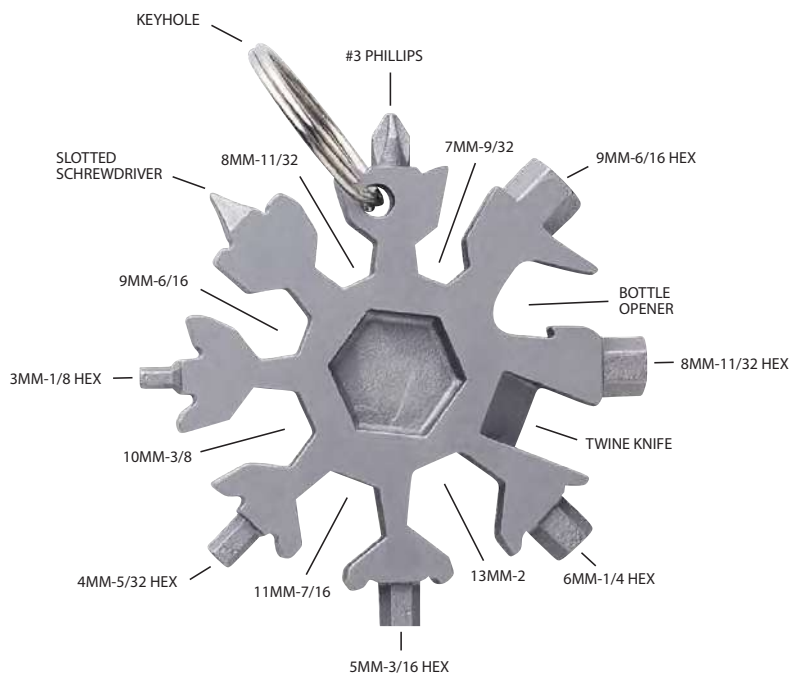

411

1171292

Metal carabiner keychain Bella

Metal carabiner keychain with a bottle opener and a small knife. The metal of the keychain is electrolyzed. Individually packaged in a brown paper bag.
Size: 8 × 3,2 × 0,6 cm