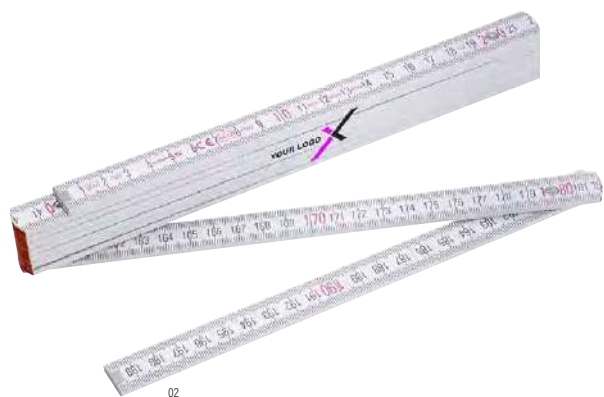

02

0342

Folding ruler Stabila Pro

Folding ruler from the famous brand Stabila with a total length of 2 meters. Scale is in cm. Features a built-in angle scheme and ruler function. Accuracy class 3. **Size:** 24 × 3,2 × 1,7 cm