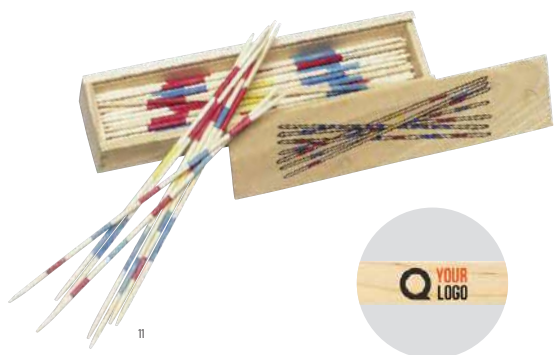

11

2553

Wooden box with game set Myriam

Wooden box with playing cards and five dice. **Size:** 10,6 × 9,5 × 4,4 cm

1097589

Wooden sudoku game Christa

Wooden Sudoku game. Includes 99 numbered wooden chips and a manual with playing instructions and solutions. Individually packaged in a brown carton box. **Size:** 22,5 × 22,5 × 3,5 cm