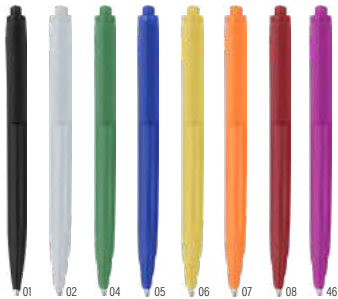

Recycled ABS ballpen with rubber grip. Blue ink.
Size: $\varnothing 1,36 \times 14 \times 1,3 \times 1,7$ cm

Recycled ABS ballpen Mariam

Recycled ABS ballpen with rubber grip. Blue ink.
Size: $\varnothing 1,3 \times 14 \times 1,3 \times 1,7$ cm

Recycled ABS ballpen Hamza

Recycled ABS ballpen with rubber grip. Blue ink.
Size: $\varnothing 1,3 \times 14 \times 1,3 \times 1,7$ cm

18

05

01

01 02 04 05 06 07 08 46

01 02 04 06 07 08 18 46

23

1172272

Recycled ABS ballpen Gerald

Recycled ABS ballpoint pen with a large clip. Includes in-mold RABS logo. Approx. 800 meters of writing length. Small refill. Black ink. **Size:** $\varnothing 1 \times 14 \times 1 \times 1,4$ cm