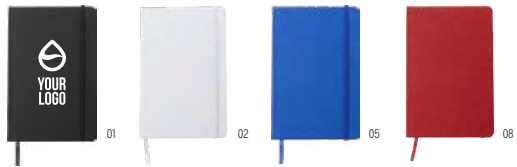

671497

RPET Notebook (A5) Samira

RPET and PU Notebook (A5) with elastic to keep closed and a ribbon bookmark. Notebook has 80 lined pages of 70gsm paper.

Size: 14 × 1,5 × 21 cm