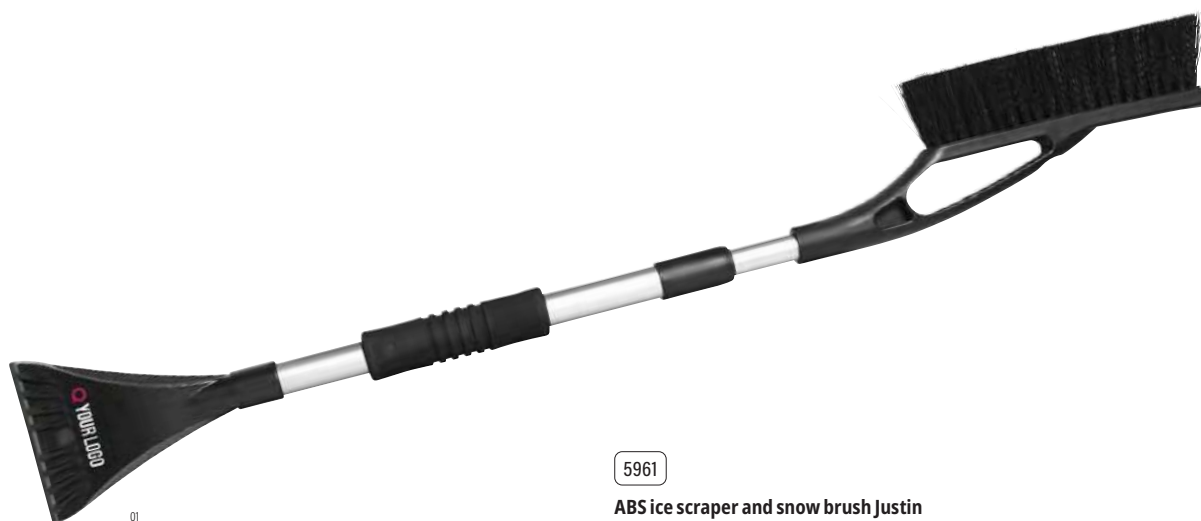

5961

ABS ice scraper and snow brush Justin

ABS ice scraper with snow brush and a telescopic handle, extendable to a length of 100 cm. **Size:** 113,5 × 16 × 4 cm