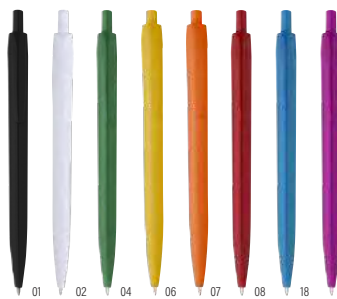

Recycled ABS ballpen with rubber grip. Blue ink.
Size: $\varnothing 1,36 \times 14 \times 1,3 \times 1,7$ cm

Recycled ABS ballpen Mariam

Recycled ABS ballpen with rubber grip. Blue ink.
Size: $\varnothing 1,3 \times 14 \times 1,3 \times 1,7$ cm

Recycled ABS ballpen Hamza

Recycled ABS ballpen with rubber grip. Blue ink.
Size: $\varnothing 1,3 \times 14 \times 1,3 \times 1,7$ cm

18

05

01

01 02 04 05 06 07 08 46

01 02 04 06 07 08 18 46

23

1172272

Recycled ABS ballpen Gerald

Recycled ABS ballpoint pen with a large clip. Includes in-mold RABS logo. Approx. 800 meters of writing length. Small refill. Black ink. **Size:** $\varnothing 1 \times 14 \times 1 \times 1,4$ cm