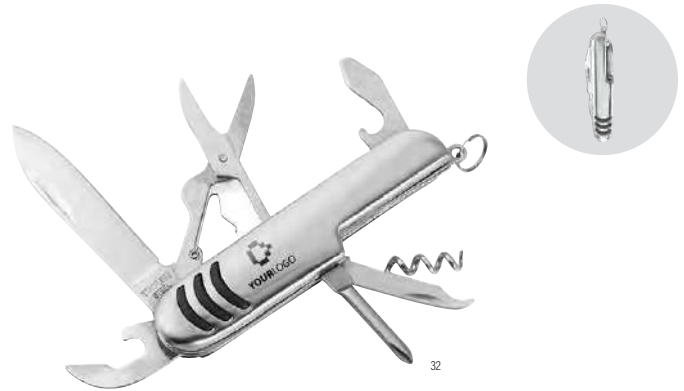

32

7112

Stainless steel pocket knife Aiden

Stainless steel pocket knife with seven functions. Including: corkscrew, cross-head screwdriver, bottle opener, scissors, knife, file, and can opener. **Size:** 9,3 × 2,4 × 1,4 cm