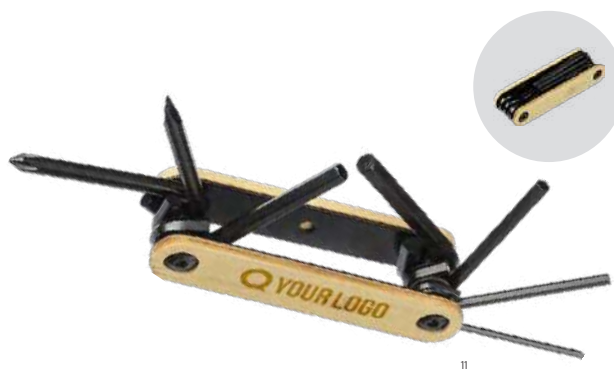

ABS tape measure Brooke

ABS tape measure (2 meter) with spirit level, memo pad, pen with blue ink, and belt clip. **Size:** 8 × 6,1 × 3,2 cm

839413

Bamboo bottle opener Sherry

Bamboo bottle opener with a spirit level. **Size:** 15,2 × 4,7 × 2,1 cm