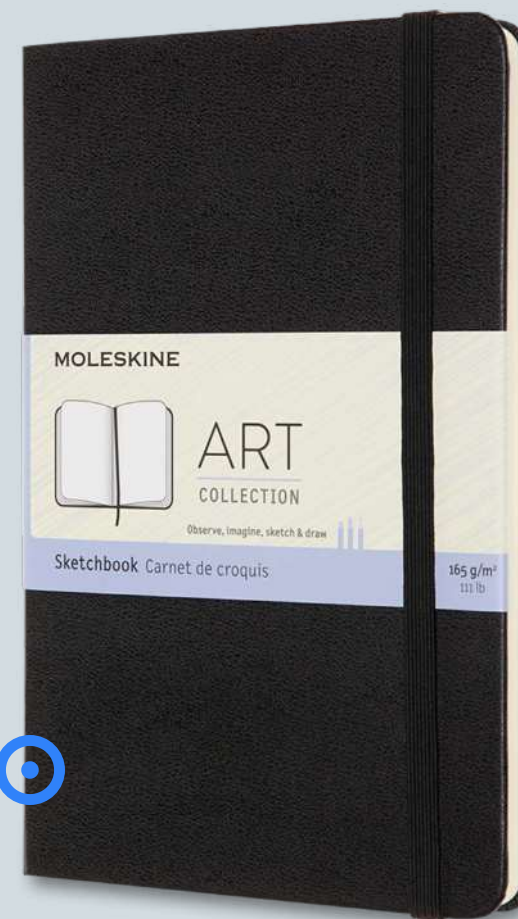

M O O
 O O O
 O O O
 MOLESKINE

107954 | MOLESKINE LARGE ART WATER COLOUR ALBUM | FSC certified paper | 13 x 21 cm | 0.460 kg CO₂e

107955 | MOLESKINE A4 ART SKETCHBOOK | FSC certified paper | 29 x 21 cm | 1.190 kg CO₂e

*Only available in : UK, DACH, BENELUX, SCANDINAVIA & ITALY

107956 | MOLESKINE LARGE ART SKETCHBOOK | FSC certified paper | 13 x 21 cm | 0.520 kg CO₂

THE LEGENDARY NOTEBOOK

The Moleskine notebook is the heir and successor to the legendary notebook used by artists and thinkers over the past two centuries: among them Vincent Van Gogh, Pablo Picasso, Ernest Hemingway and Bruce Chatwin.

Today, it is celebrated in pop culture as a contemporary icon, an inviting blank space where your own words and sketches join you to an ever-evolving relay of creativity.

107957 | MOLESKINE MEDIUM ART SKETCHBOOK | FSC certified paper | 18 x 11.5 cm | 0.390 kg CO₂