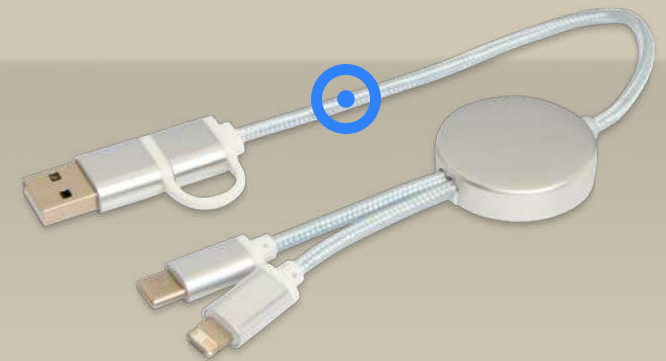

124424 | ALASIA 5-IN-1 RECYCLED ALUMINIUM AND PLASTIC 30 CM DATA SYNC AND 27W FAST CHARGE CABLE | Recycled Aluminium | Ø 0.8 x 30 cm | 4.630 kg CO₂e
●●○

60
GREEN
POINTS