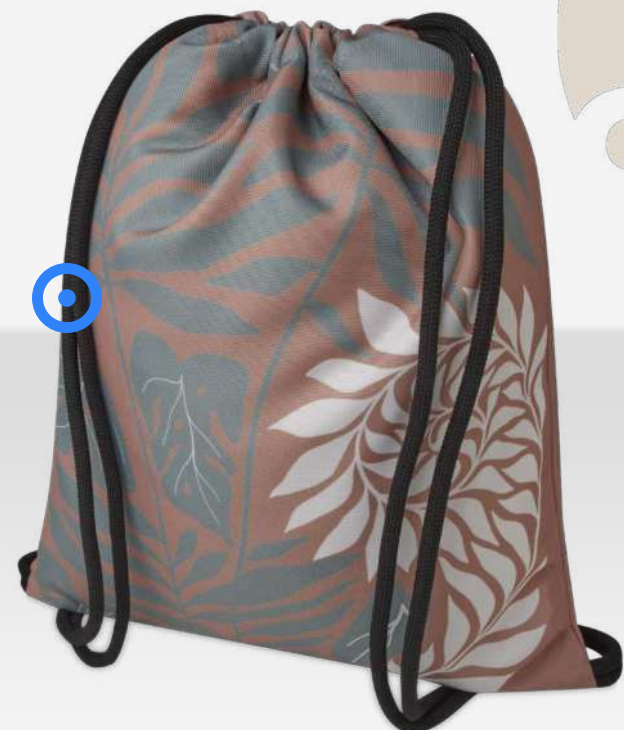

1PL073 | CLIF SUBLIMATION RPET DRAWSTRING BAG | Recycled PET Polyester | 40 x 34 cm | 0.070 kg CO₂
○