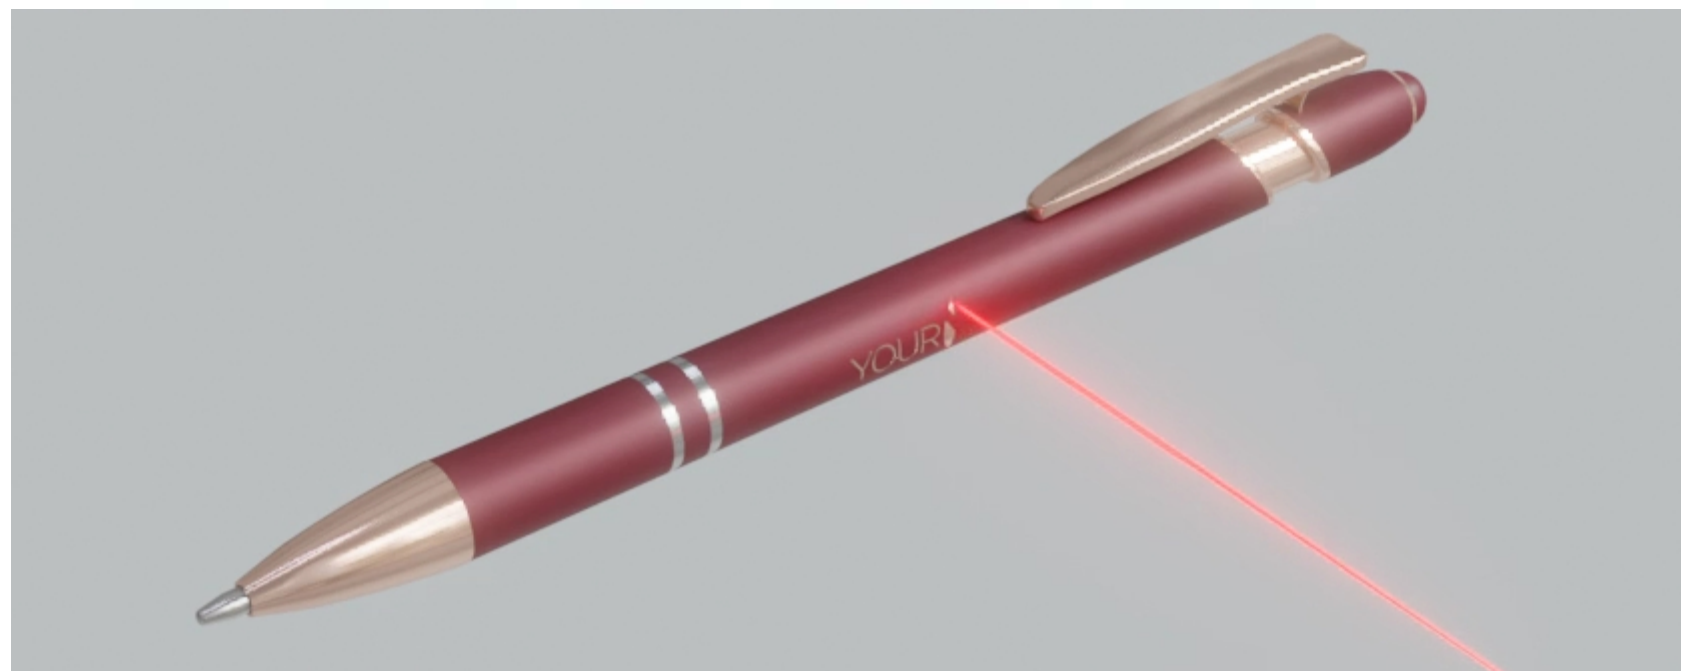

107974 | 106246 | **NANNA BALLPOINT PEN WITH ROSE GOLD FINISH (BLUE INK)** | Recycled Aluminium | Ø1 x 14.4 cm | 0.080 kg CO₂e
● ○ ● ● ● ●