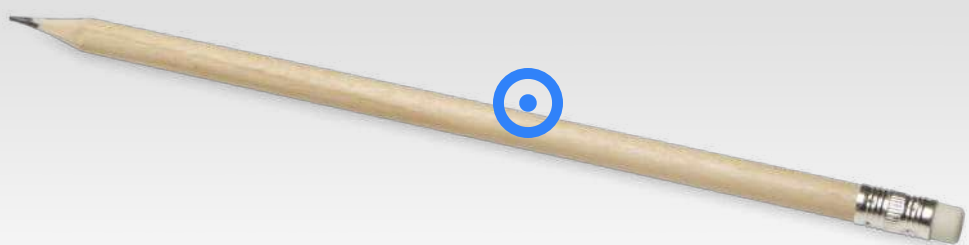

107990 | GRAFFO PENCIL WITH ERASER | Wood | Ø 7 x 19 cm | 0.010 kg CO₂e

12
GREEN
POINTS