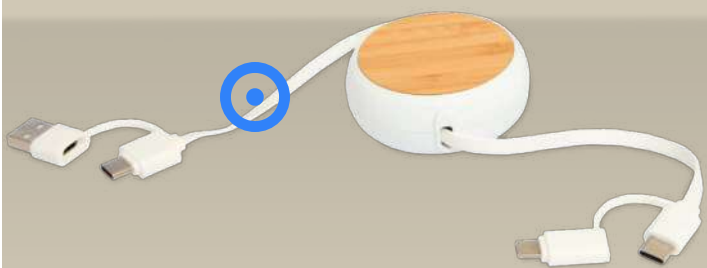

54
GREEN
POINTS

124419 | CHECHIA 5-IN-1 RECYCLED PLASTIC 100 CM RETRACTABLE DATA SYNC AND 45W FAST CHARGE CABLE WITH BAMBOO
DETAILS | FSC certified bamboo | Ø 6.1 x 100 x 2.2 cm | 4.650 kg CO₂e
●○

54
GREEN
POINTS