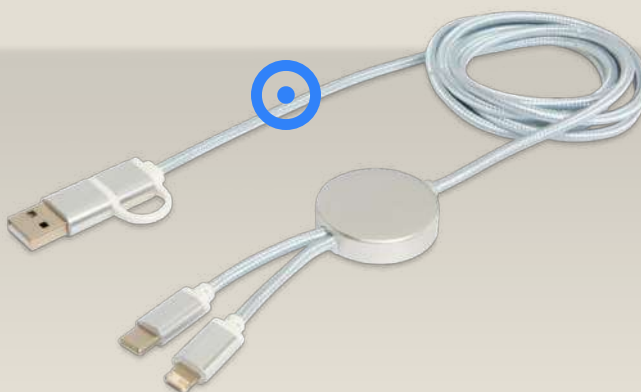

124425 | ALASIA 5-IN-1 RECYCLED ALUMINIUM AND PLASTIC 150 CM DATA SYNC AND 27W FAST CHARGE CABLE | Recycled Aluminium | Ø 0.8 x 150 cm | 4.660 kg CO₂e
●○●●