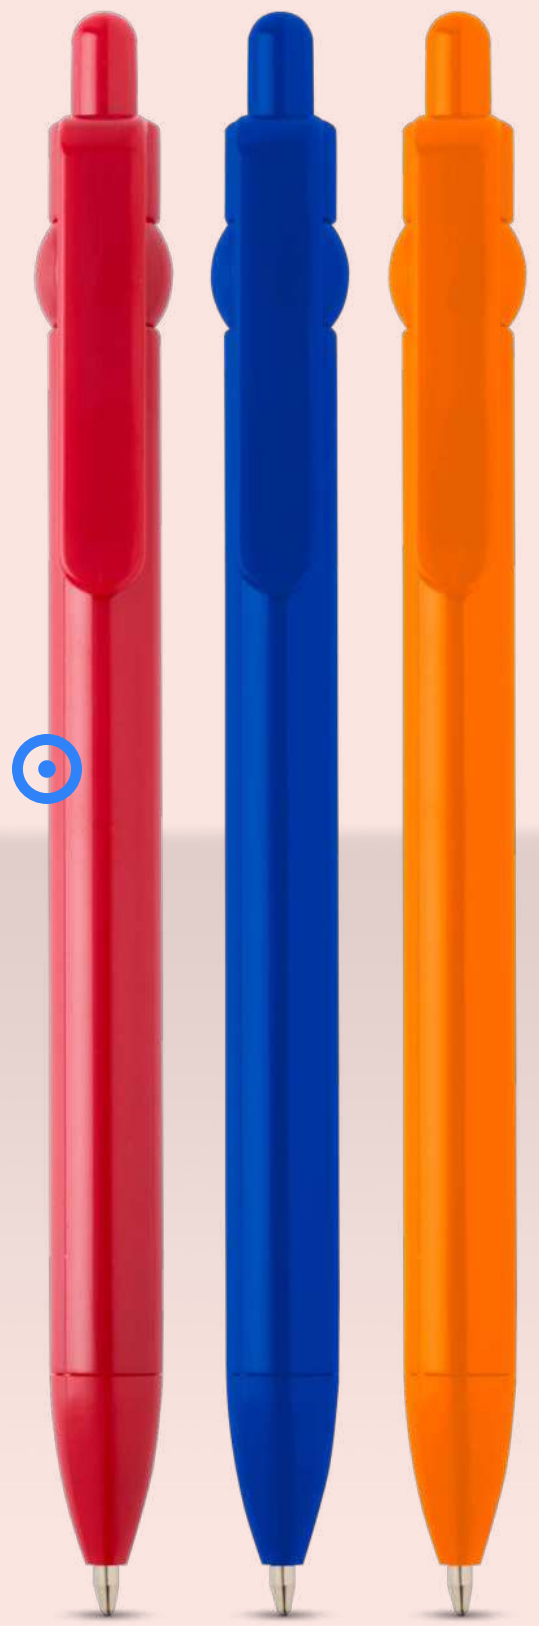

120754 | HERSCHEL CLASSIC™ RECYCLED GYM BAG 27L | Recycled Polyester | 51 x 26 x 26 cm | 1508.000 kg CO₂e

107972 | 107973 | NASH RECYCLED PLASTIC BALLPOINT PEN (BLACK INK) | Recycled ABS
Plastic | Ø 1.3 x 13.9 cm | 0.030 kg CO₂
●●●●●●●●●●