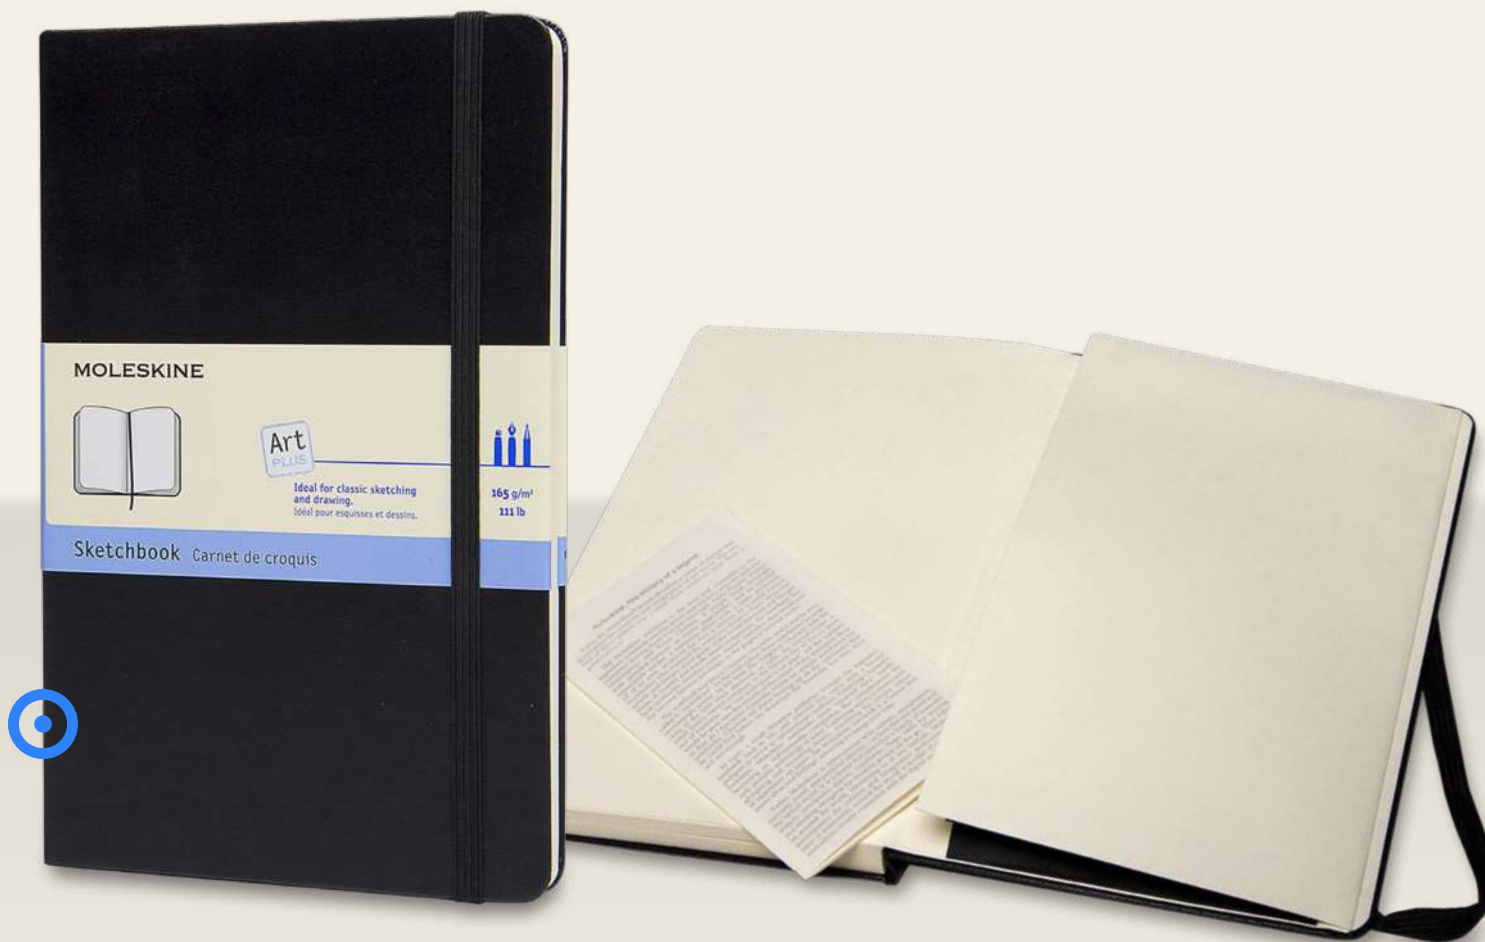

*Only available in : UK, DACH, BENELUX, SCANDINAVIA & ITALY

107956 | MOLESKINE LARGE ART SKETCHBOOK | FSC certified paper | 13 x 21 cm | 0.520 kg CO₂

THE LEGENDARY NOTEBOOK

The Moleskine notebook is the heir and successor to the legendary notebook used by artists and thinkers over the past two centuries: among them Vincent Van Gogh, Pablo Picasso, Ernest Hemingway and Bruce Chatwin.