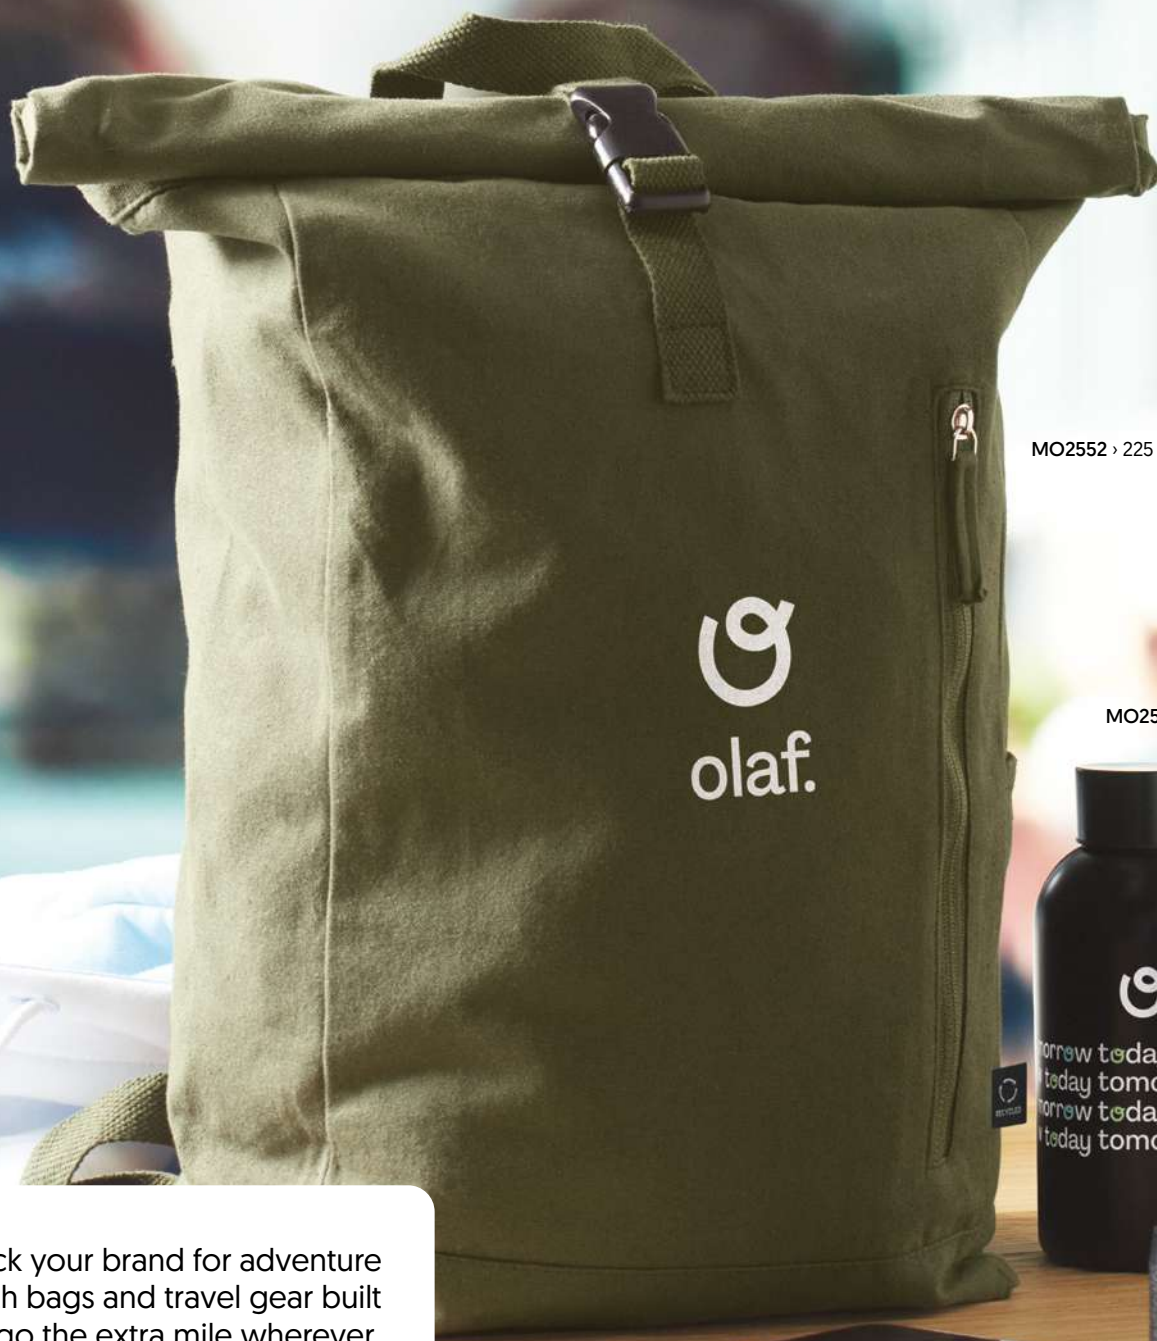

MO2552 › 225

MO2516 › 124

Pack your brand for adventure with bags and travel gear built to go the extra mile wherever life takes you.