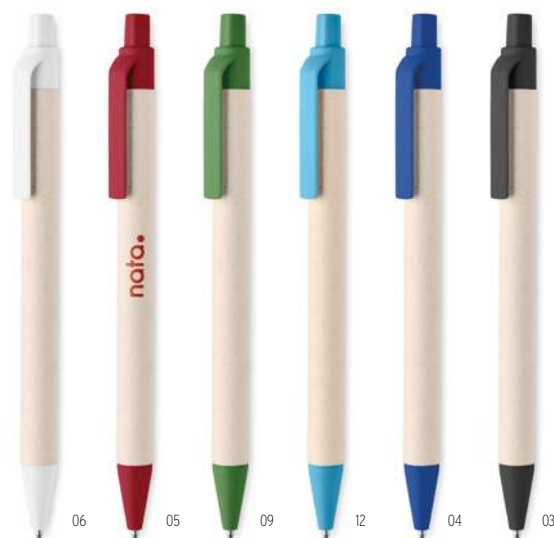

Pushton MO8105

Push type ball pen with recycled paper and ABS fittings. Blue ink. **Size** Ø1x14 cm
Print technique Round screen printing, P, PD

Milk carton office accessories

Mito Note MO6743

A5 notebook with hard cover made of 70% recycled milk carton pack and 30% recycled paper. Casebound. 160 lined pages (80 sheets 80 gsm) made of recycled paper. Elastic closure strap, ribbon bookmark. **Size** 21x14,5x1,3 cm **Print technique** Pad printing,S,B,PD