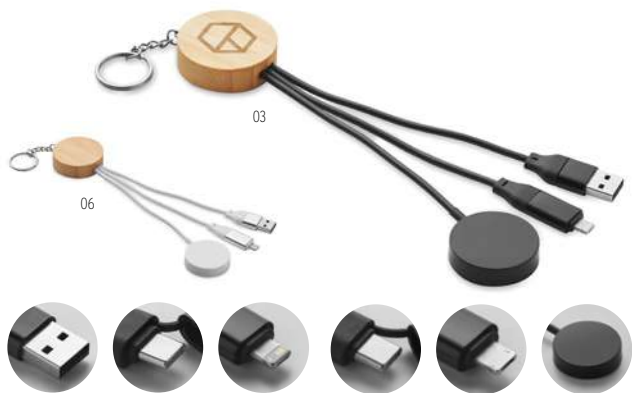

Cabo MO2443

60W cable in recycled ABS casing with keyring and phone stand. Input: 2-in-1 Type-C and Type-A. Output: Type-C and micro-B (2-in-1 pin). Cable length: 26 cm. **Size** 2,1x1,1x27,5 cm **Print technique** Pad printing,DL,D01

Linea MO2425

60W retractable charging cable in recycled ABS casing. Input: 2-in-1 Type-C and Type-A. Output: Type-C and micro-B (2-in-1 pin). Cable length: 80 cm. **Size** 5,3x5,3x1,6 cm **Print technique** Pad printing,DL,D01

MO2585

MO2567 > 99

03

Shaka MO2585 • 
 60W lanyard charging cable type-C to type-C
 in RPET with phone cord holder. **Size** 0,5x1 cm
Print technique Pad printing,L,DL,DO1

Practical smartwatch charging cables

Bule MO2451

Key ring 4-in-1 charging cable 60W with bamboo detail. Input: 2-in-1 Type-C & Type-A. Output: Watch charging (Samsung® and Apple®), type-C and micro-B (2-in-1 pin).
Size 4,4x1,3x26,8 cm **Print technique** Pad printing,L,DL,D01