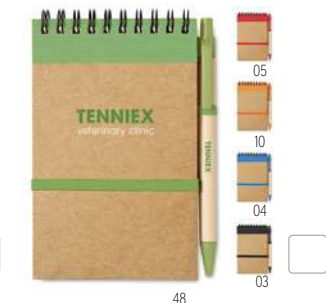

Sonora IT3789
A6 recycled notepad with pen. **Size** 14x9x0,7 cm **Print technique** Pad printing,DO1,DL,B,L