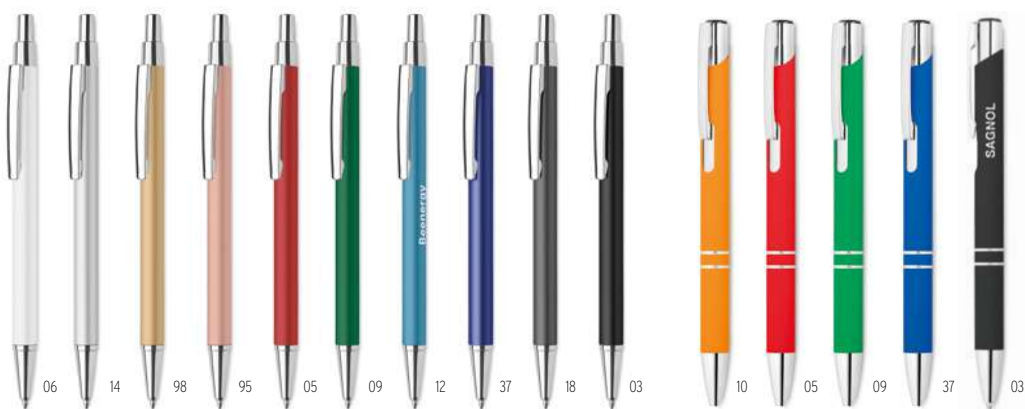

Dana MO6560

Push button ball pen in recycled aluminium. Blue ink.
Size Ø0,8x14 cm **Print technique** Pad printing,L

Aosta MO8857

Push button ball pen in rubberized finish. Blue ink. **Size** Ø1x13,5 cm **Print technique** Laser engraving