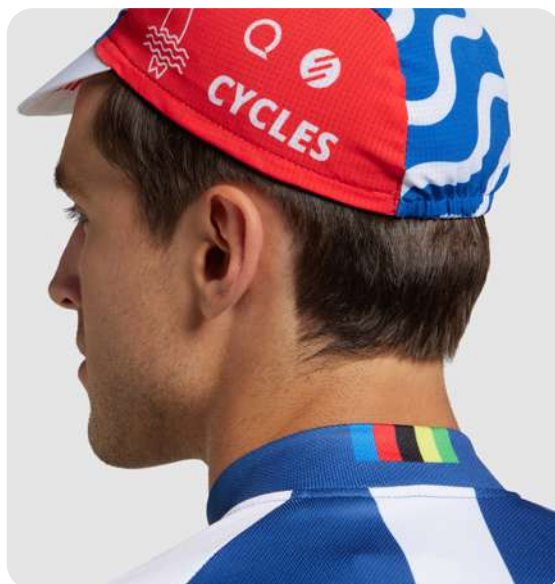

Mix and match with over 50 colours to match the fabric and accessories with your brand design.

Full colour garments to create designs with as many colours and logos as you want.