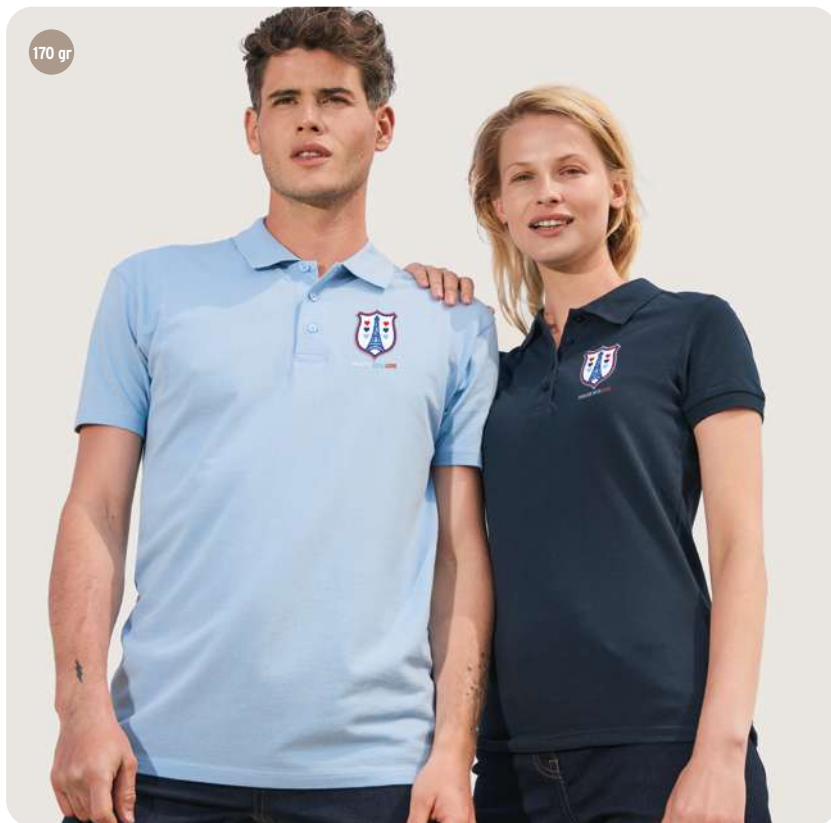

BEST SELLER

SOL'S SUMMER II S11342
SOL'S PASSION S11338

Short sleeve polo shirt. Piqué 170.
100% combed Ringspun cotton.

Printing techniques Screen printing*,E,TDT,TR,TT