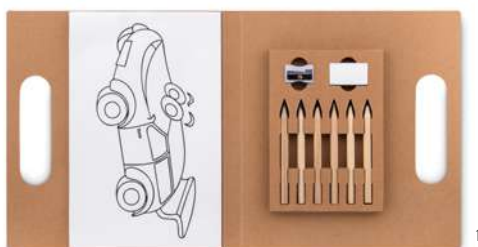

Folder2 Go MO9544

Children colouring set with 30 colouring recycled paper sheets. Includes 6 colouring pencils, sharpener and eraser.
Size 20x1,6x21 cm **Print technique** Pad printing, S, D01, DL