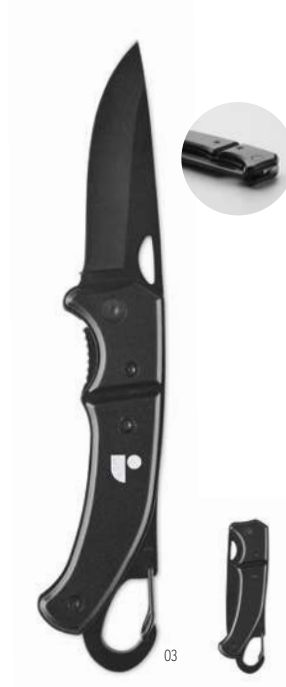

Skrarp MO2297

Stainless steel foldable knife in acacia wooden handle. Blade length: 6 cm. **Size** 9,1x2,4x1,4 cm **Print technique** Pad printing, L

Fife MO2364

Aluminium foldable knife with carabiner. Blade in stainless steel. The carabiner is not for climbing (non-professional use). **Size** 10x3x1 cm **Print technique** Pad printing, L