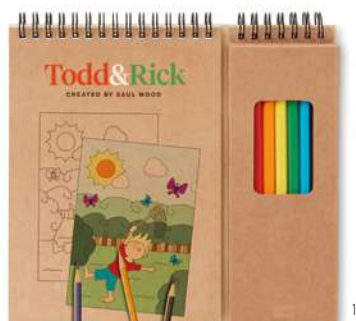

Colopad MO8769

Colouring set with 24 pages 6 of which have pictures to colour in and 18 blank pages. Includes 8 colouring pencils.
Size 21,5x18,5x1 cm **Print technique** Screen printing