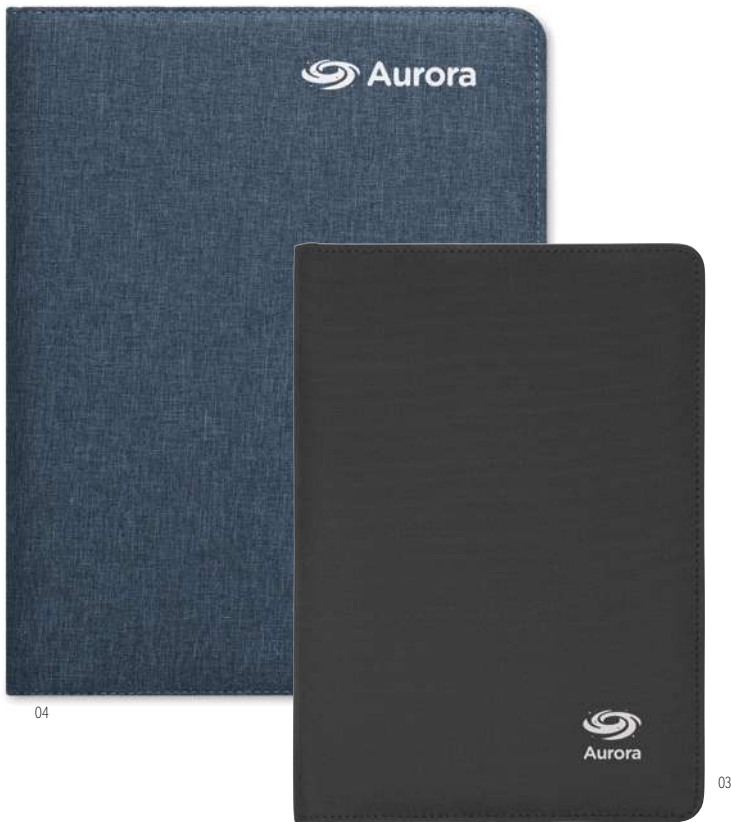

Casove MO6487 ●

A4 conference folder with RPET cover. 20 lined bamboo paper sheets notepad. Shaped inner pocket. 2 card holders. Pen holder. **Size** 24,3x31,2x1,4 cm **Print technique** Screen transfer,STD,TR

Folio MO2569 ●

A5 portfolio in 2 tone 300D RPET. Replaceable A5 notepad. 40 white lined bamboo paper pages (20 sheets). Pen holder. Cardholders inner side and one big compartment. **Size** 17x1,3x24 cm **Print technique** Screen printing,T1,TD,TR