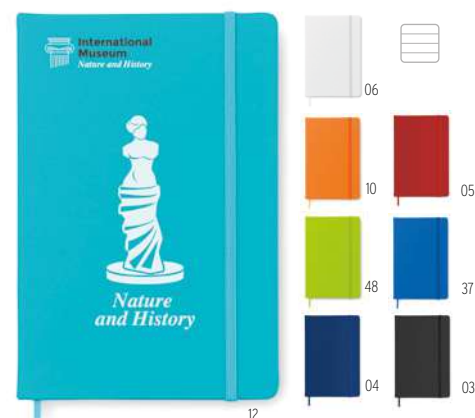

Notelux MO1800

A6 notebook with hard PU cover. Casebound. 192 lined pages (96 sheets). Matching elastic closure strap and ribbon page-marker. **Size** 14x9x1,5 cm **Print technique** Pad printing,S,T1,B,TR,PD