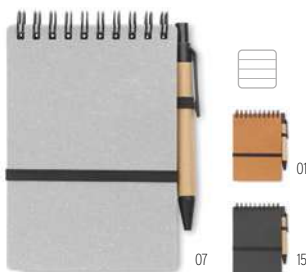

Notie MO2481
Recycled paper and PU with ball pen. **Size** 9x13 cm **Print technique** Pad printing,L,DL,DO1,B