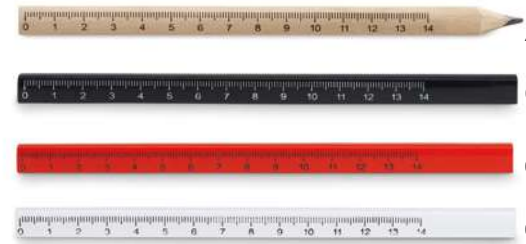

40

03

05

06

Maderos MO8686

Wooden carpenters pencil with 14 cm ruler.
Size 17,5x1x0,8 cm **Print technique** Pad printing,L

Multichillo MO2531

Recycled aluminium multi-function pocket knife. 5 functions: large blade, bottle opener, screwdriver, corkscrew and can opener. **Size** 8,5x2,5 cm **Print technique** Pad printing,L