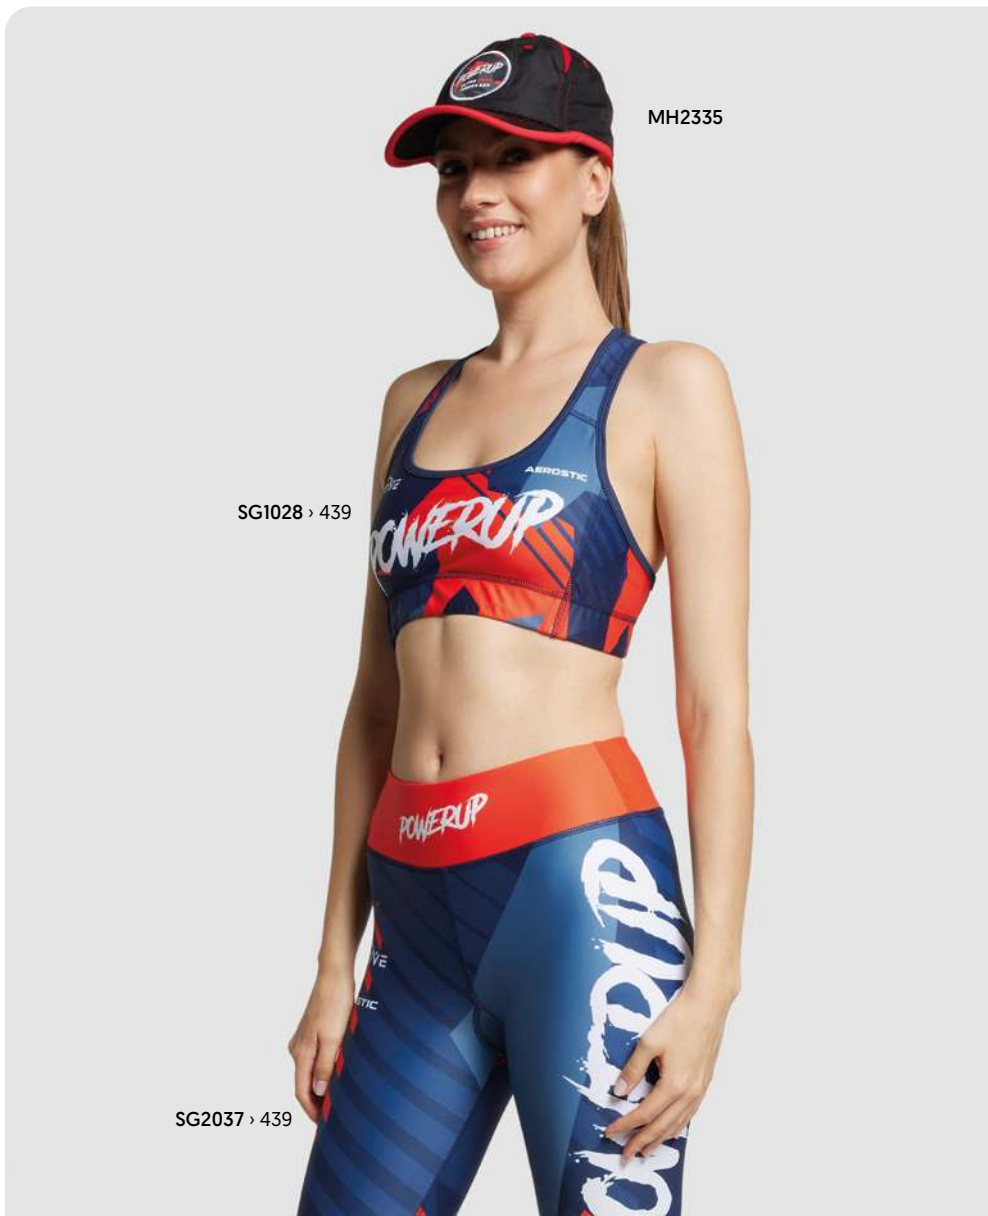

Pick your favourite style and
customise it in the colours of your
choice, matching your brand.

Delivery time: from 6 weeks.

MH2335

SG1028 › 439

SG2037 › 439

MH2335

yourChoice

MH2336