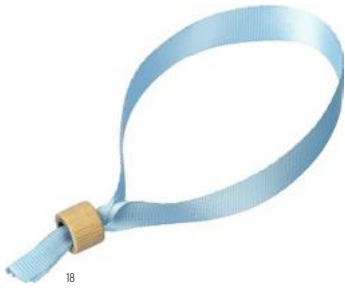

18

1204140

24H

rPET (300D) wristcord Tarian

rPET 300D wrist cord with a bamboo closing clip. Measures 34 cm in length and 1.5 cm in width.
Size: 34 x 1,5 cm

18

02

1202839

ABS electric hand fan Oren

ABS electric hand fan with a 600 mAh battery and a Type-C charging port, including charging cable, making the fan rechargeable. Includes a stand for upright positioning and can be used separately while traveling. The fan offers three speed modes. Individually packaged in a brown cardboard box.
Size: 6 x 5 x 14 cm