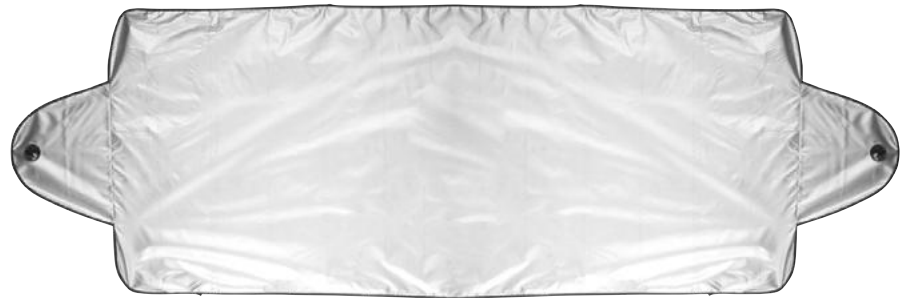

32

9513

**Nylon windscreen cover Dante**

Nylon windscreen cover supplied in a matching pouch. 200 cm x 70 cm unfolded.  
Size: 192 × 68,5 × 0,5 cm

01

5961

**ABS ice scraper and snow brush Justin**

ABS ice scraper with snow brush and a telescopic handle, extendable to a length of 100 cm. Size: 113,5 × 16 × 4 cm