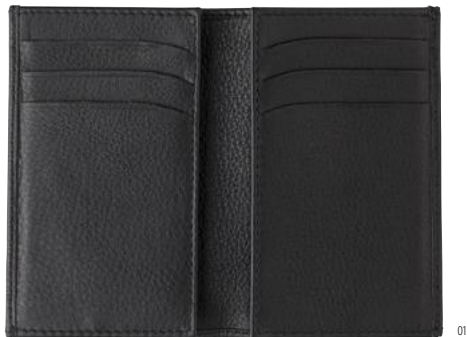

8052

Leather credit card wallet Roy

Leather (goat leather) RFID (anti-skimming) credit card wallet with different sized pockets inside.

Size: 11 × 6,7 × 1,5 cm

8058

Leather credit card wallet Logan

Leather (goat leather) RFID (anti-skimming) credit card wallet with three pockets on each side for cards and one main compartment. Size: 10,2 × 7,3 × 0,6 cm