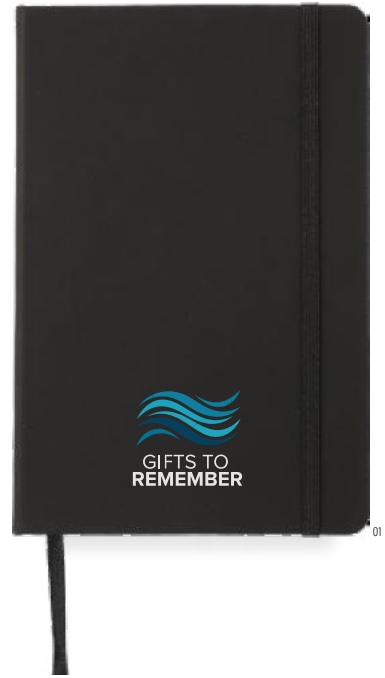

2889 24H

PU notebook Dita

PU notebook (approx. A6), with 96 lined pages, ribbon marker, and elastic band over the cover.
Size: 14,1 × 9 × 1,6 cm

8251

PU notebook Brigitta

PU notebook (approx. A5), with 96 blank pages, ribbon marker, and elastic band over the cover.
Size: 21,3 × 14,2 × 1,6 cm

1148543

PU notebook (A5) Bradley

PU notebook (approx. A5) with 96 pages of 5 mm grid squares without a frame. Includes a ribbon marker and an elastic band over the cover. **Size:** 21 × 14 × 1,5 cm