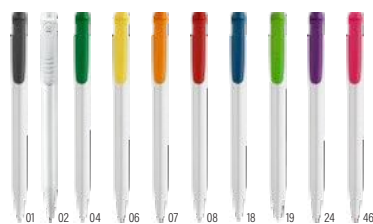

Stilinea plastic ballpen with a white barrel and coloured accents. Blue ink. Provided with German Dokumental Ink.

**Size:** ø 1,5 × 13,7 cm

2252

**Stilinea Raja plastic ballpen Norina**

Stilinea plastic ballpen with a white barrel, coloured accents, metal clip, and jumbo refill. Blue ink. Orderable per 1,000 pieces. **Size:** ø 1,5 × 13,7 cm