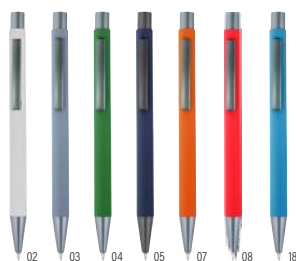

02 03 04 05 07 08 18