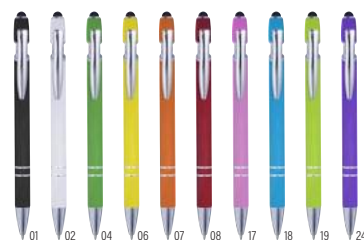

01

02

04

06

07

08

17

18

19

24

1274008

Recycled aluminium ballpen Mael

Recycled aluminium ballpen with a rubberized finish. Features striped details on the grip and topside, a chromed plastic tip, and push button with metal clip. Includes a laser-engraved recycled logo. Blue ink. **Size:** $\varnothing 1,1 \times 14,3$ cm

647

Aluminium lacquered ballpen Oliver

Aluminium lacquered ballpen with a rubber tip suitable for capacitive screens and twist action mechanism. Blue ink. Provided with German Dokumental Ink. **Size:** $\varnothing 0,8 \times 12,5$ cm

8462

Aluminium ballpen Primo

Aluminium ballpen with rubber coating and rubber tip for capacitive screens. The tip and clip are silver coloured plastic. Blue ink. **Size:** $\varnothing 1,4 \times 14,3$ cm