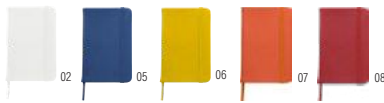

2889 24H

PU notebook Dita

PU notebook (approx. A6), with 96 lined pages, ribbon marker, and elastic band over the cover.
Size: 14,1 × 9 × 1,6 cm

8251

PU notebook Brigitta

PU notebook (approx. A5), with 96 blank pages, ribbon marker, and elastic band over the cover.
Size: 21,3 × 14,2 × 1,6 cm

1148543

PU notebook (A5) Bradley

PU notebook (approx. A5) with 96 pages of 5 mm grid squares without a frame. Includes a ribbon marker and an elastic band over the cover. **Size:** 21 × 14 × 1,5 cm