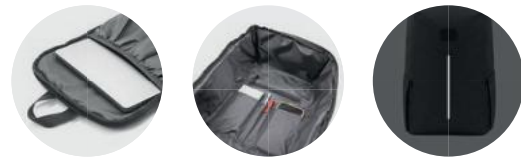

1163615

BrandCharger Phantom Lite 2 backpack

The Phantom Lite 2 backpack is your perfect travel companion designed for daily commutes and business travel. Recycled PET bottles are used to make the highly resilient Touring Fabric, which is water- and stain-repellent. The subtle reflective details, a clever access smart storage system keeps you and your belongings safe. In the interior, you can find a padded compartment for a 16" laptop and handy pockets for all your other belongings.
Size: 41 × 31 × 12 cm