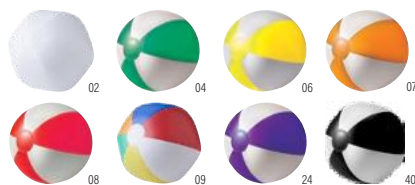

9620

24H

PVC beach ball Lola

PVC inflatable beach ball. **Size:** $\varnothing$ 25 x 25 cm