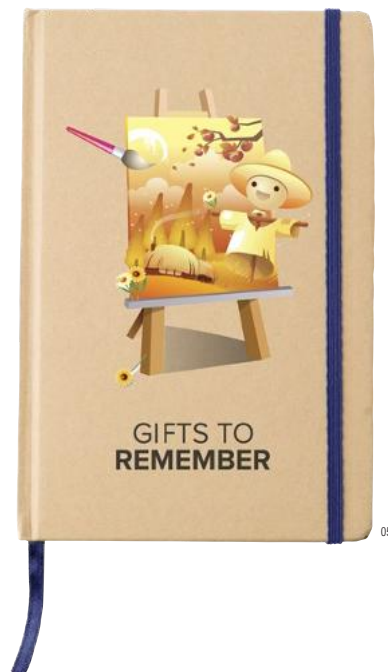

01

05

05

04

08

23

01

02

06

07

08

13

19

01

02

06

07

08

13

19

9144

Stonepaper notebook Cora

Stonepaper notebook (approx. A5) with 80 lined pages, elastic band to keep the cover closed, and pen loop.

Size: 21 × 14 × 1,2 cm

970665

Recycled paper notebook (A6) John

Recycled kraft notebook (A6) with 160 lined pages. With elastic to keep closed and a ribbon marker.

Size: 14 × 9 × 1 cm

818553

Recycled paper notebook (A5) Gianni

Recycled carton notebook (A5) with 160 lined pages. With elastic to keep closed and a ribbon bookmark.

Size: 21 × 14 × 1 cm