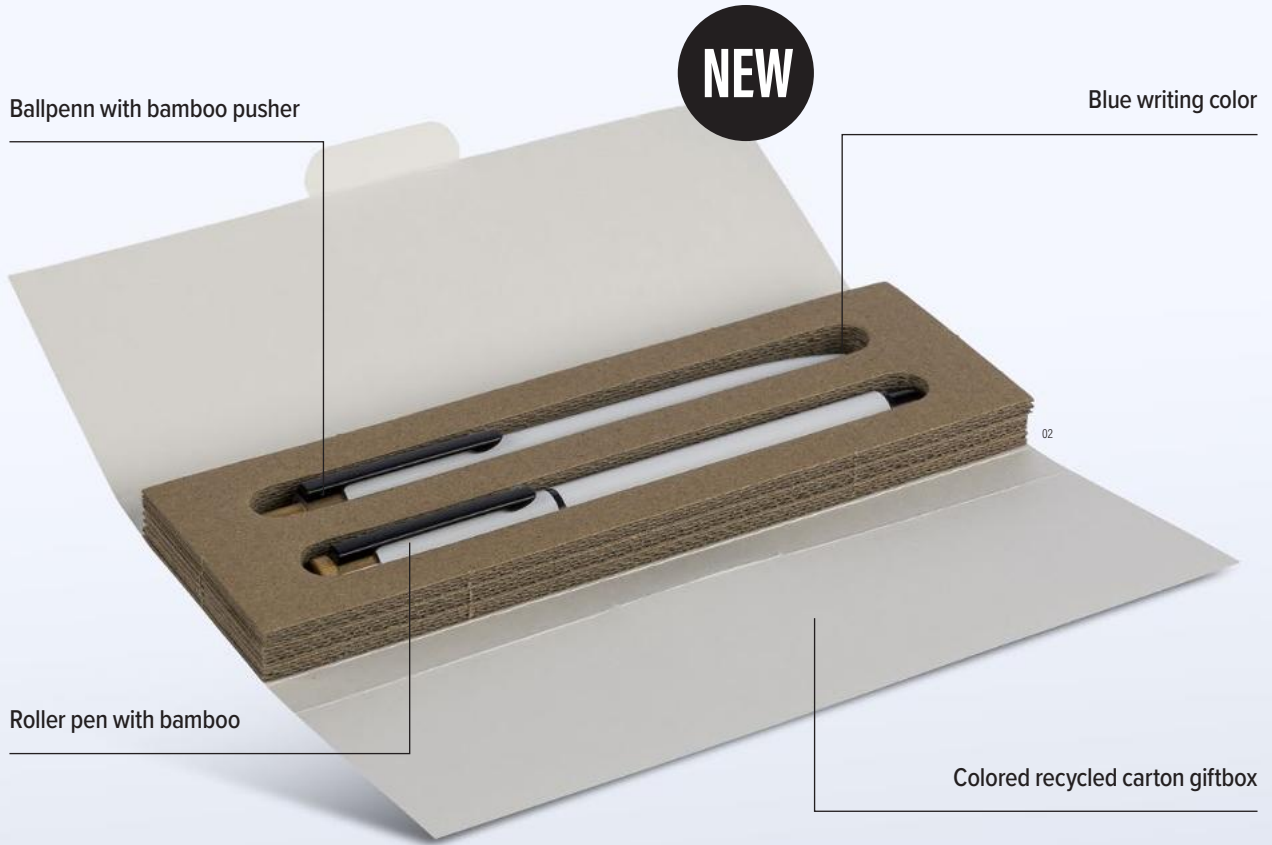

The perfect pair for every page

1351333

Recycled aluminium lacquered pen set Ilaria

Recycled aluminium lacquered pen set with ballpen and roller pen. Features bamboo pusher, rPET trim, and metal clip; roller pen includes bamboo/rPET cap detail and matching clip. Both with engraved recycled logo. Writes approx. 700 m (ballpen) and 500 m (roller pen). Blue ink. Packed in colored recycled cardboard gift box.

Size: 17,8 × 5,9 × 1,4 cm