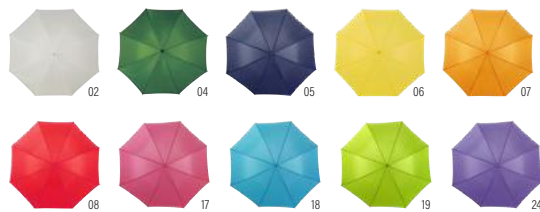

4064 AUTO 24H

Polyester (190T) umbrella Andy

Polyester (190T) automatic umbrella with eight panels. Metal frame and painted handle. **Size:** ø 105 x 82,7 cm