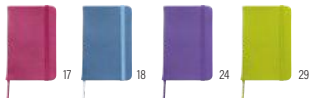

2889 24H

PU notebook Dita

PU notebook (approx. A6), with 96 lined pages, ribbon marker, and elastic band over the cover.
Size: 14,1 × 9 × 1,6 cm

8251

PU notebook Brigitta

PU notebook (approx. A5), with 96 blank pages, ribbon marker, and elastic band over the cover.
Size: 21,3 × 14,2 × 1,6 cm

1148543

PU notebook (A5) Bradley

PU notebook (approx. A5) with 96 pages of 5 mm grid squares without a frame. Includes a ribbon marker and an elastic band over the cover. **Size:** 21 × 14 × 1,5 cm