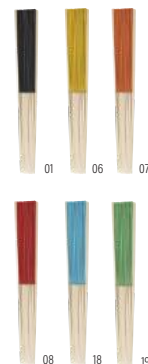

1041502

Bamboo hand held fan Elio

Bamboo hand held fan with paper fabric. Packaged in bulk. **Size:** 36 × 2,5 × 21 cm