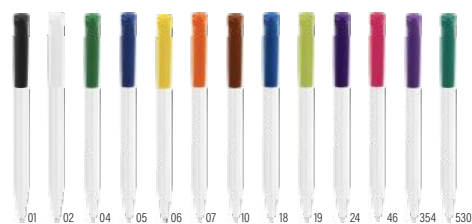

Stilinea plastic ballpen with a white barrel and coloured accents. Blue ink. Provided with German Dokumental Ink.

**Size:** ø 1,5 × 13,7 cm

2252

**Stilinea Raja plastic ballpen Norina**

Stilinea plastic ballpen with a white barrel, coloured accents, metal clip, and jumbo refill. Blue ink. Orderable per 1,000 pieces. **Size:** ø 1,5 × 13,7 cm