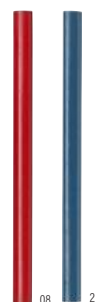

7555

24H

Wooden carpenter's pencil Sonia

Wooden carpenter's pencil. **Size:** $17,7 \times 1,2 \times 0,8$ cm

02