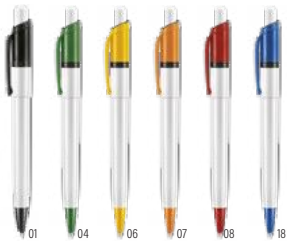

01 04 06 07 08 18