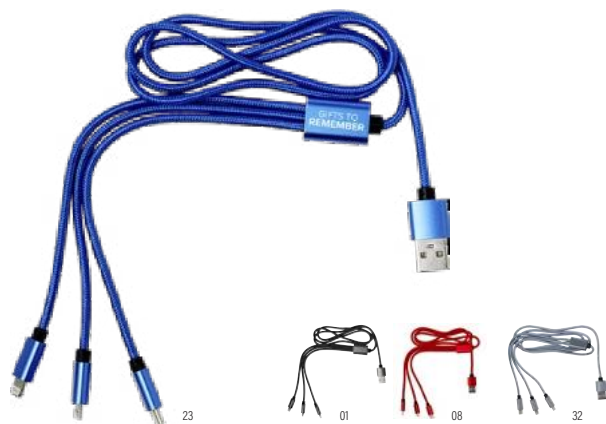

8597

Nylon charging cable Felix

Nylon 4-in-1 charging cable set with USB, micro USB, USB-C and Lightning.
Size: $102 \times 1,5 \times 0,4$ cm