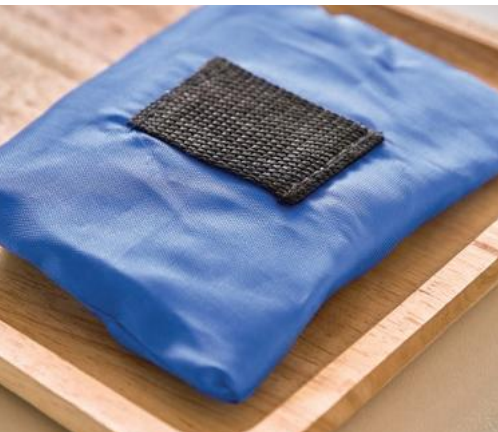

Here a title

02