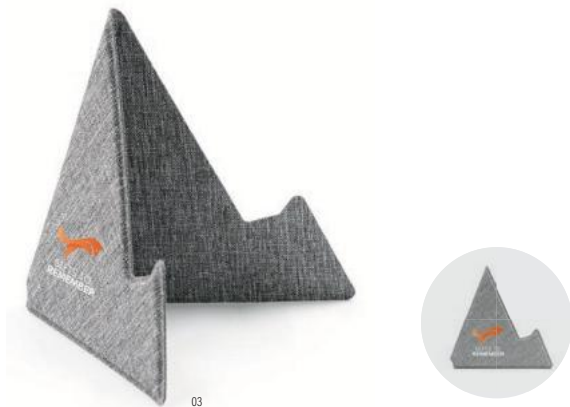

BrandCharger The Ascend Charge phone holder

The Ascend Charge Eco is a sustainable phone and tablet holder made from RPET, certified by the Recycled Claim Standard (RCS). It features 15W fast wireless charging, is MagSafe compatible, and includes a silicon MagSafe sticker. With an adjustable angle and foldable design, it's a practical, eco-friendly accessory for any workspace. Patent protected for unique functionality. **Size:** 12 × 7,5 × 12 cm