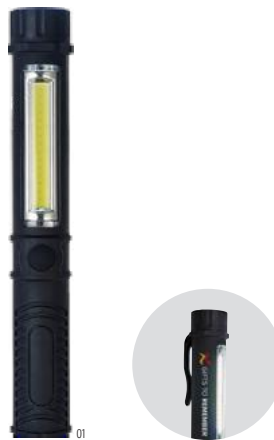

7813

ABS work light/torch Dimitri

ABS magnetic work light/torch with COB lights on top and in the holder. Batteries included. **Size:** $\varnothing 2,3 \times 16,8$ cm