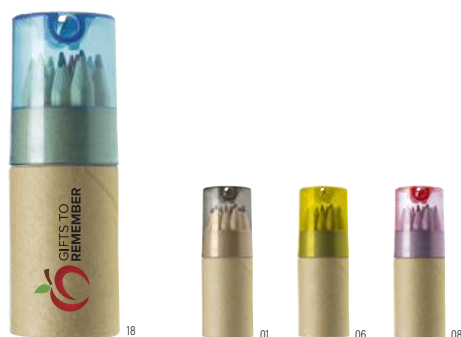

2495

ABS and cardboard tube with pencils Terrence

Cardboard and ABS tube with 12 coloured pencils and sharpener integrated in the lid. **Size:** $\varnothing 3,5 \times 10,5$ cm