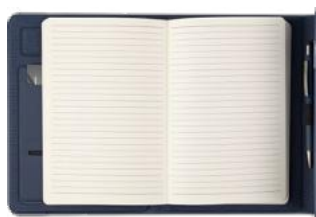

05

1097175

rPET portfolio A5 Tamara

rPET portfolio (approx. A5) with welded finish. Includes notebook with 64 lined pages (70gsm), multiple compartments, a phone holder, and magnetic closure. Individually packaged in a kraft sleeve. **Size:** 17,5 × 23,3 × 2,29 cm