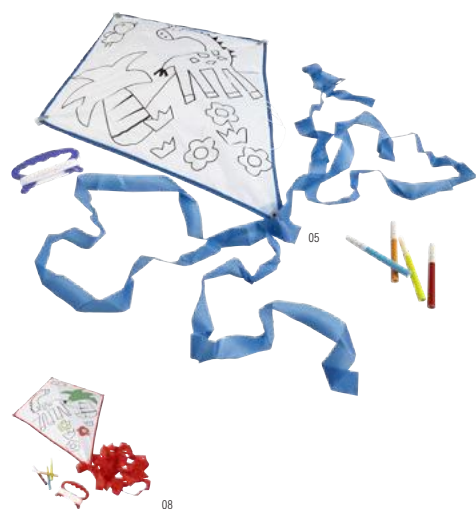

05

08

7818

Polyester (190T) kite Lina

Polyester (190T) kite which can be coloured in. Including four felt tip pens. **Size:** 50,5 × 39 × 0,4 cm