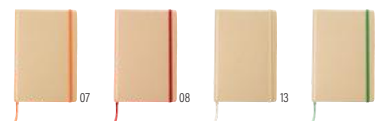

07

08

13

19

9144

**Stonepaper notebook Cora**

Stonepaper notebook (approx. A5) with 80 lined pages, elastic band to keep the cover closed, and pen loop.

Size: 21 × 14 × 1,2 cm