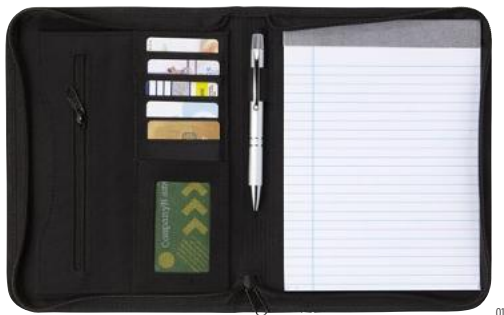

7968

PU document folder Therese

PU conference folder (approx. A5), with a notepad with 30 lined pages, pockets of various sizes, and elastic pen loop (pen not included). **Size:** 23,5 × 18,5 × 2 cm