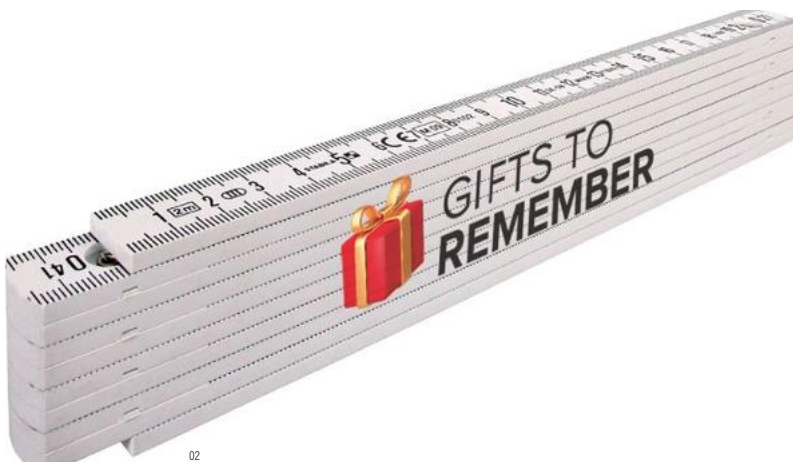

25649

24H

**Wooden Stabila foldable ruler Jessica**

Wooden Stabila foldable ruler with a total length of 2 meters. Scale is in cm. The ruler has a shockresistent coating and extra strong, stainless steel hinges. With integrated angle schema. PEFC certificate, accuracy class 3. **Size:** 24 × 1,7 × 3,4 cm