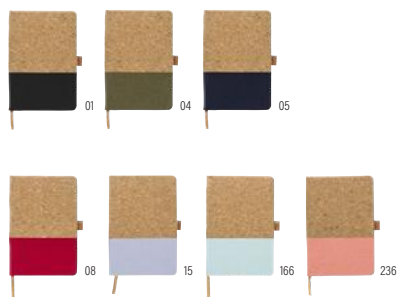

967381

Cork and cotton notebook Trevor
Cork and cotton notebook (approx. A5) with 80 lined pages. Including pen loop. **Size:** 21 × 14 × 1,2 cm