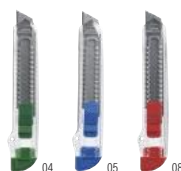

8540

24H

Metal hobby knife Khia

PS box cutter with eight blades. **Size:** 15 × 2,5 × 1,4 cm