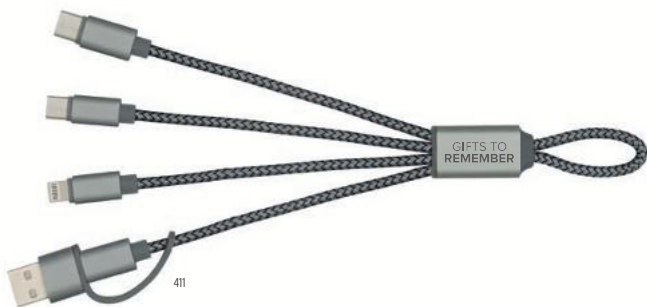

NEW

Brand Charger 

NEW

1355995

**BrandCharger Thor Eco charging cable**

The BrandCharger Thor Eco 4-in-1 Cable offers fast charging up to 65W and supports USB 2.0 data transfer. Made from recycled nylon, the 120 cm cable includes Type-C and USB-A inputs, with Type-C and Lightning outputs. Combines sustainability, versatility, and high performance in one essential cable. **Size:** 120 cm

411

1163690   24H

**BrandCharger Trident 2 charging cable**

The Trident 2 is an ultra-strong charging cable with a lifespan of over 12,000 bends—making it six times stronger than standard cables. Built with an aluminum base and a reinforced nylon braided jacket, it's compatible with USB-A, Type-C, and Lightning connections. Trident 2 supports high-speed charging for phones, tablets, and laptops, combining durability with a refined design. **Size:** 19 × 1 × 19 cm

1163691   24H

**BrandCharger Trident 2+ charging cable**

The Trident 2+ Ultra-Strong Charging Cable is built to last, with a lifespan of over 12,000 bends—six times stronger than standard cables. Its aluminum base and reinforced nylon braided jacket provide durability and a sleek design. This USB-A to Micro/Type-C/Lightning cable ensures reliable charging across all compatible devices. **Size:** 100 × 1,7 × 0,7 cm