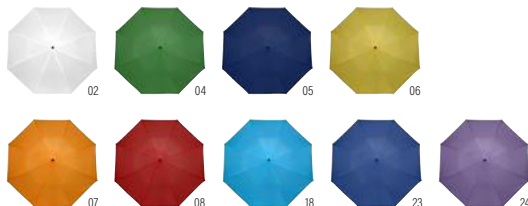

4092 24H

Polyester (190T) umbrella Mimi

Polyester (190T), foldable umbrella with eight panels and Velcro fastening. Including nylon sleeve. **Size:** ø 100 × 55,5 cm