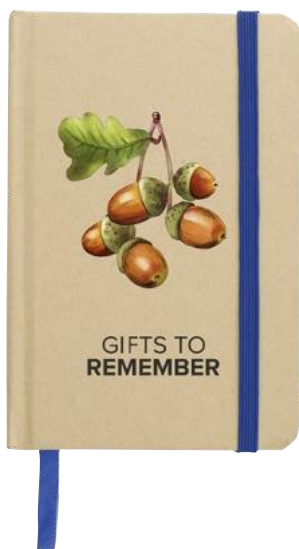

01

05

05

04

08

23

01

02

06

07

08

13

19

01

02

06

07

08

13

19

9144

Stonepaper notebook Cora

Stonepaper notebook (approx. A5) with 80 lined pages, elastic band to keep the cover closed, and pen loop.

Size: 21 × 14 × 1,2 cm

970665

Recycled paper notebook (A6) John

Recycled kraft notebook (A6) with 160 lined pages. With elastic to keep closed and a ribbon marker.

Size: 14 × 9 × 1 cm

818553

Recycled paper notebook (A5) Gianni

Recycled carton notebook (A5) with 160 lined pages. With elastic to keep closed and a ribbon bookmark.

Size: 21 × 14 × 1 cm