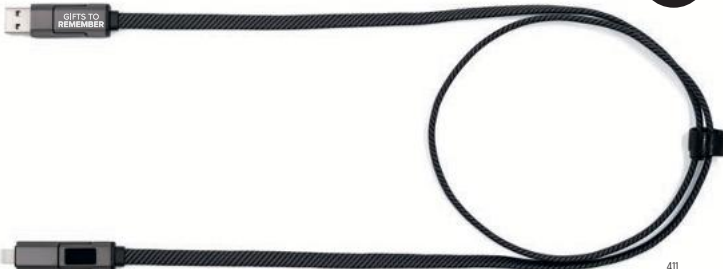

NEW

1355995

BrandCharger Thor Eco charging cable

The BrandCharger Thor Eco 4-in-1 Cable offers fast charging up to 65W and supports USB 2.0 data transfer. Made from recycled nylon, the 120 cm cable includes Type-C and USB-A inputs, with Type-C and Lightning outputs. Combines sustainability, versatility, and high performance in one essential cable. **Size:** 120 cm

411