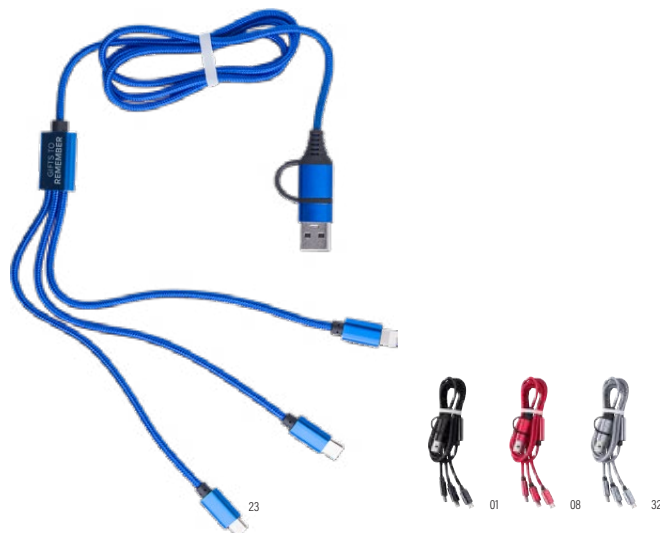

979762

Nylon charging cable Leif

Nylon charging cable. USB and USB type-C. 100% copper wires.
Size: $100 \times 1,5 \times 0,4$ cm