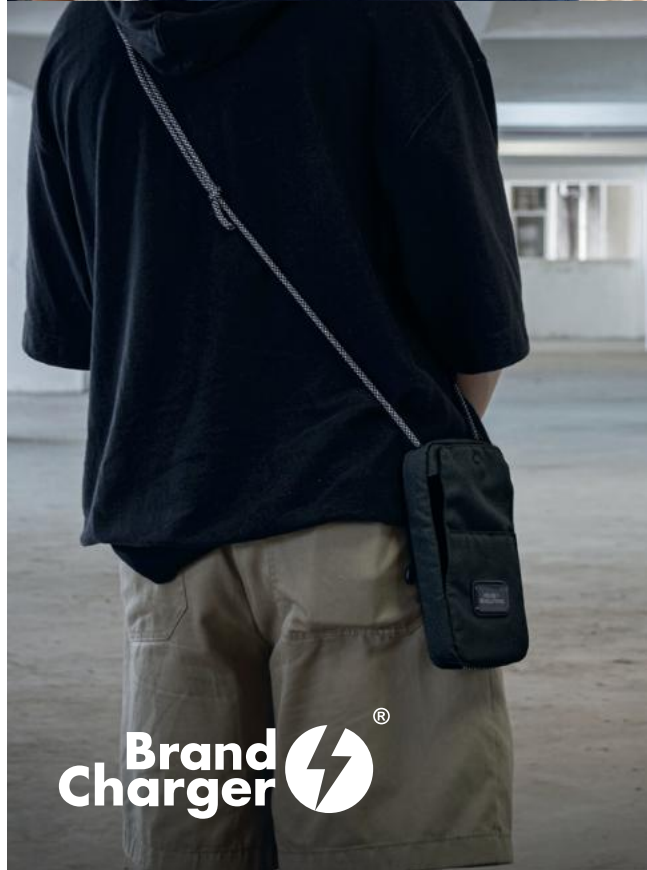

03

1163668

24H

**BrandCharger Solo crossbody bag**

The Solo crossbody bag, made from recycled PET bottles, is a perfect corporate gift for daily use. Compact and lightweight, it's designed to hold all your essentials, eliminating the need for overstuffed pockets. Its magnetic zip-pull mechanism makes opening and closing the bag effortless. With compartments for your phone, wallet, and keys, the Solo bag keeps everything organized. The adjustable carrying cord offers versatility, and its water and dirt-repellent fabric ensures durability for everyday adventures. **Size:** 19 × 12,5 × 3 cm