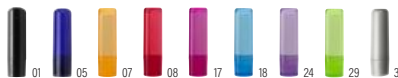

9534

24H

Lip balm Lipcare

Lip balm with SPF15 protection, in transparent container. The colours white, silver and black have a matt finish. **Size:** $\varnothing 1,9 \times 6,9$ cm