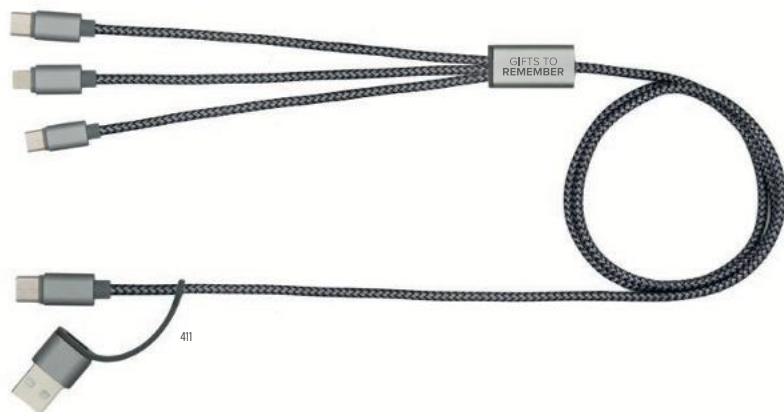

NEW

Brand Charger 

NEW

1355995

**BrandCharger Thor Eco charging cable**

The BrandCharger Thor Eco 4-in-1 Cable offers fast charging up to 65W and supports USB 2.0 data transfer. Made from recycled nylon, the 120 cm cable includes Type-C and USB-A inputs, with Type-C and Lightning outputs. Combines sustainability, versatility, and high performance in one essential cable. **Size:** 120 cm

411

1163690   24H

**BrandCharger Trident 2 charging cable**

The Trident 2 is an ultra-strong charging cable with a lifespan of over 12,000 bends—making it six times stronger than standard cables. Built with an aluminum base and a reinforced nylon braided jacket, it's compatible with USB-A, Type-C, and Lightning connections. Trident 2 supports high-speed charging for phones, tablets, and laptops, combining durability with a refined design. **Size:** 19 × 1 × 19 cm

1163691   24H

**BrandCharger Trident 2+ charging cable**

The Trident 2+ Ultra-Strong Charging Cable is built to last, with a lifespan of over 12,000 bends—six times stronger than standard cables. Its aluminum base and reinforced nylon braided jacket provide durability and a sleek design. This USB-A to Micro/Type-C/Lightning cable ensures reliable charging across all compatible devices. **Size:** 100 × 1,7 × 0,7 cm