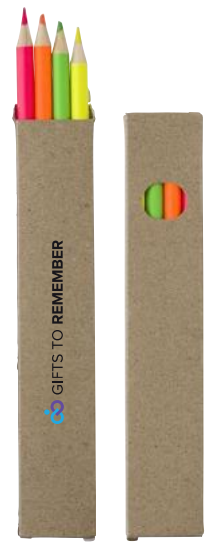

976590

Wooden highlighter pencil set Kaden

Wooden highlighter pencil set with 4 colour pencils (yellow, orange, pink, and green) in paper box. Size: ø 18 × 3 × 0,8 cm