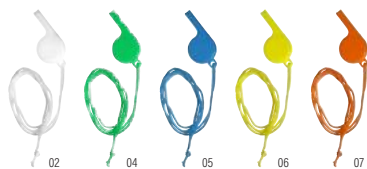

7060

PS whistle Josh

Plastic whistle with neck cord. Sold per box of 48 pieces. Size: $5,6 \times 2 \times 2,5$ cm