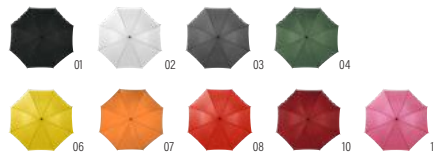

4070 AUTO 24H

Polyester (190T) umbrella Kelly

Polyester (190T) automatic umbrella with eight panels. Metal frame and wooden shaft and handle. **Size:** ø 103,5 × 88,5 cm