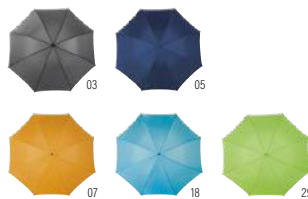

4087

**Polyester (210T) umbrella Beatriz**

Polyester (210D) golf umbrella with eight panels. Metal frame and EVA foam handle. Including sleeve with carry strap. **Size:** ø 131 × 103,5 cm

9126 AUTO

**Polyester (170T) umbrella Rachel**