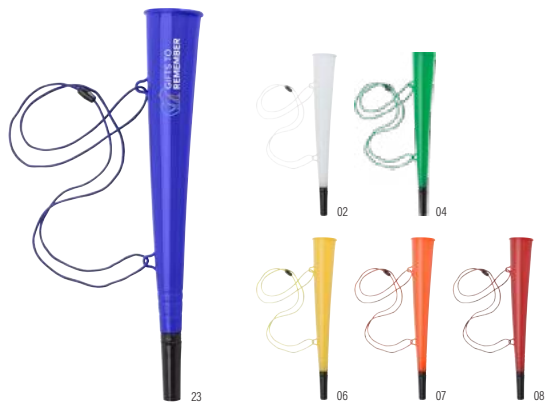

23

02

04

06

07

08

8247

PP stadium horn Bruce

PP stadium horn, including a cord with safety clasp. Cord length: 100 cm.
Size: ∅ 5,3 × 36 cm