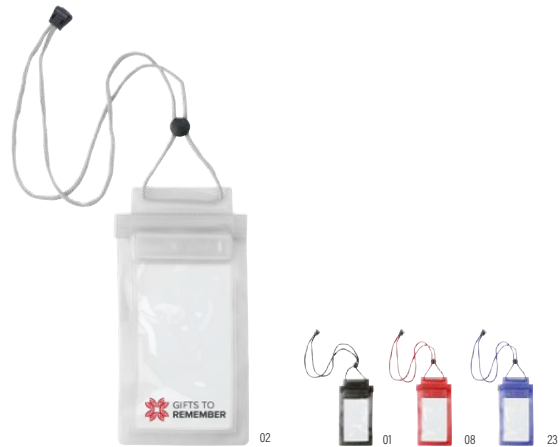

8371

**Plastic screen cleaner Leah**

Plastic LCD screen cleaner and brush. **Size:**  $7,6 \times 6,6 \times 1,5$  cm

8943

**EVA phone arm band Danny**

EVA phone holder arm band with Velcro closing **Size:**  $17 \times 10 \times 1$  cm