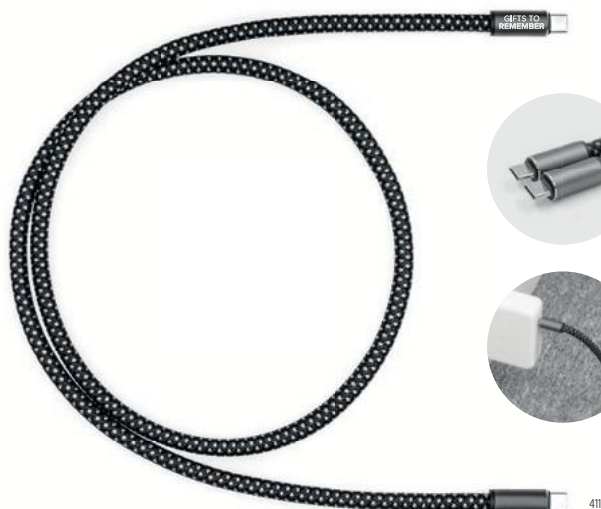

NEW

Brand Charger 

NEW

1355995

**BrandCharger Thor Eco charging cable**

The BrandCharger Thor Eco 4-in-1 Cable offers fast charging up to 65W and supports USB 2.0 data transfer. Made from recycled nylon, the 120 cm cable includes Type-C and USB-A inputs, with Type-C and Lightning outputs. Combines sustainability, versatility, and high performance in one essential cable. **Size:** 120 cm

411

1163690   24H

**BrandCharger Trident 2 charging cable**

The Trident 2 is an ultra-strong charging cable with a lifespan of over 12,000 bends—making it six times stronger than standard cables. Built with an aluminum base and a reinforced nylon braided jacket, it's compatible with USB-A, Type-C, and Lightning connections. Trident 2 supports high-speed charging for phones, tablets, and laptops, combining durability with a refined design. **Size:** 19 × 1 × 19 cm

1163691   24H

**BrandCharger Trident 2+ charging cable**

The Trident 2+ Ultra-Strong Charging Cable is built to last, with a lifespan of over 12,000 bends—six times stronger than standard cables. Its aluminum base and reinforced nylon braided jacket provide durability and a sleek design. This USB-A to Micro/Type-C/Lightning cable ensures reliable charging across all compatible devices. **Size:** 100 × 1,7 × 0,7 cm